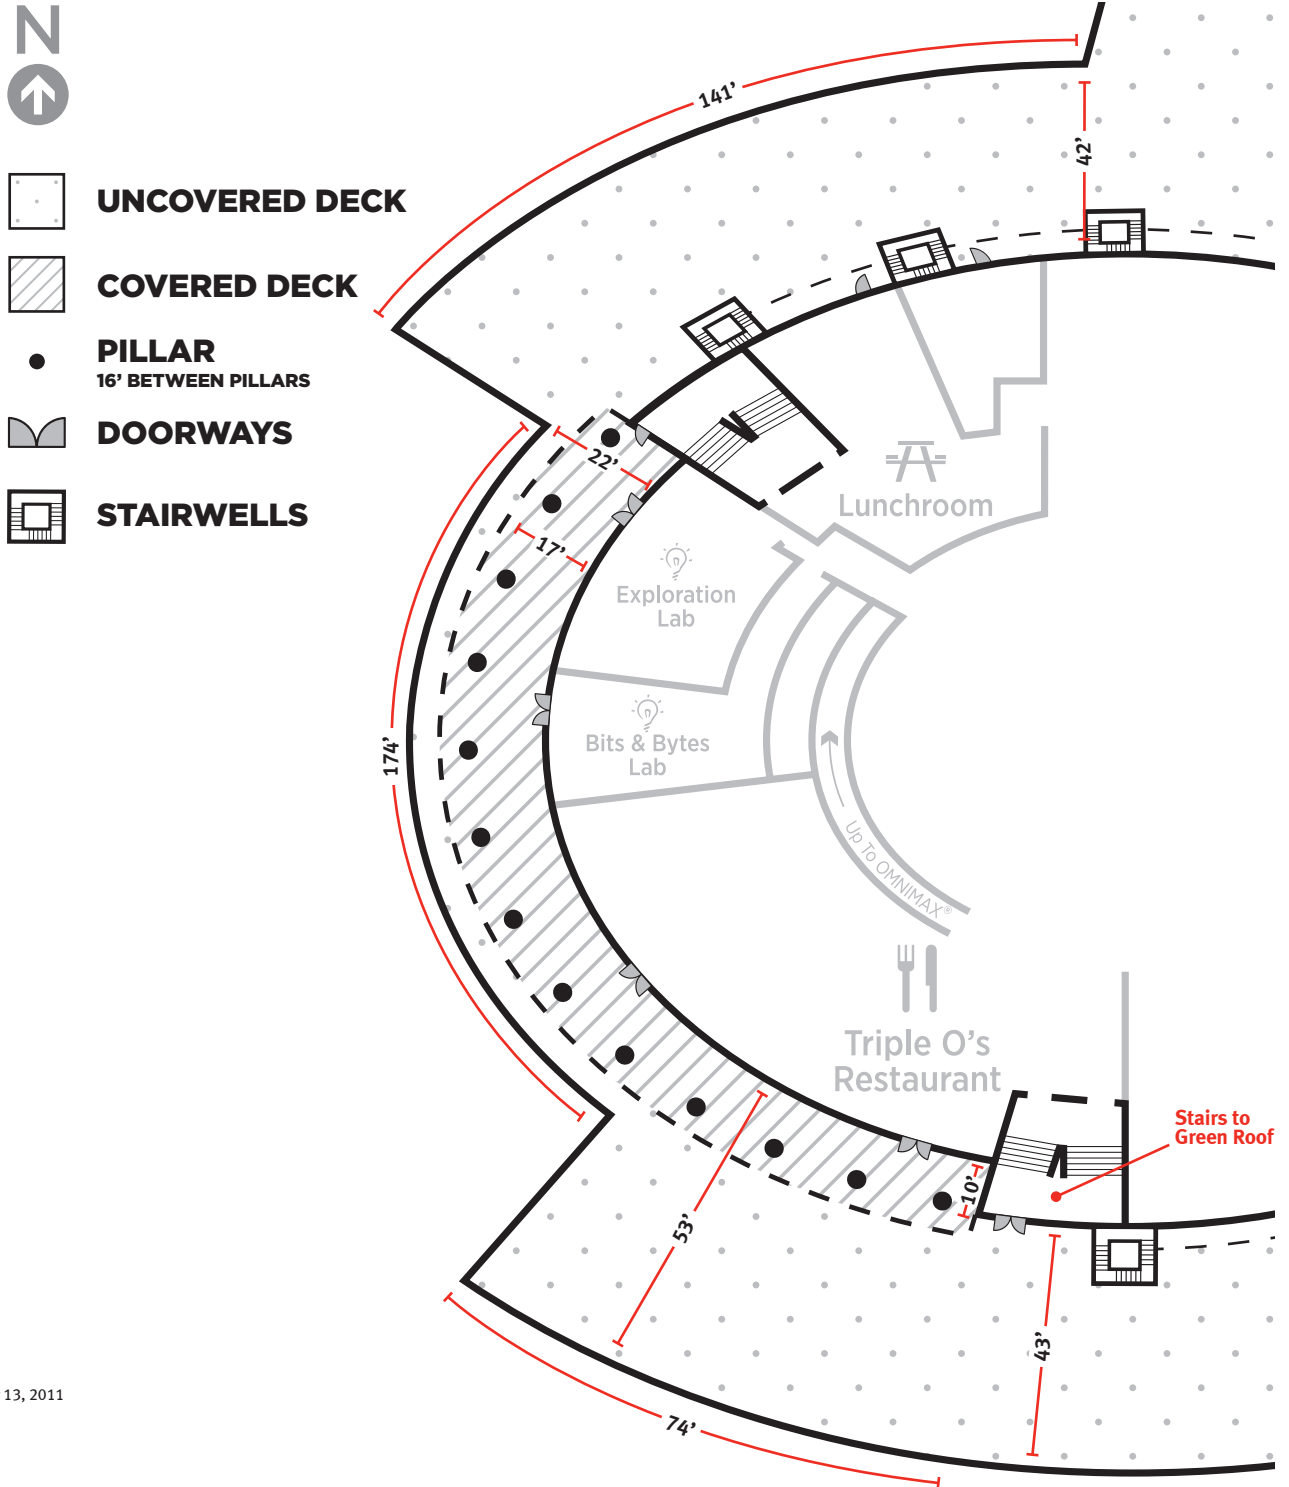

All Levels FLOORMAP

LEVEL 5

OMNIMAX® THEATRE
Put yourself in the middle
of a giant-screen film

LEVEL 3

GREEN ROOF

LEVEL 2

FEATURE EXHIBITION GALLERY

CURIOSITY CORNER

**OUR WORLD:
BMO SUSTAINABILITY GALLERY**
For sustainable thinkers ages 10+

Level 1 FLOORMAP

RENTABLE AREAS

CATERER'S AREAS

Floor plan May 27, 2013

Level 2 FLOORMAP

- RENTABLE AREAS**
- CATERER'S AREAS**

Floor plan May 27, 2013

Level 3 FLOORMAP

RENTABLE AREAS

CATERER'S AREAS

Map Key	
	First Aid
	Washrooms
	Wheelchair Access
	Elevator

Floor plan August 30, 2011

Level 1 EXTERIOR DECK

Floor plan October 13, 2011