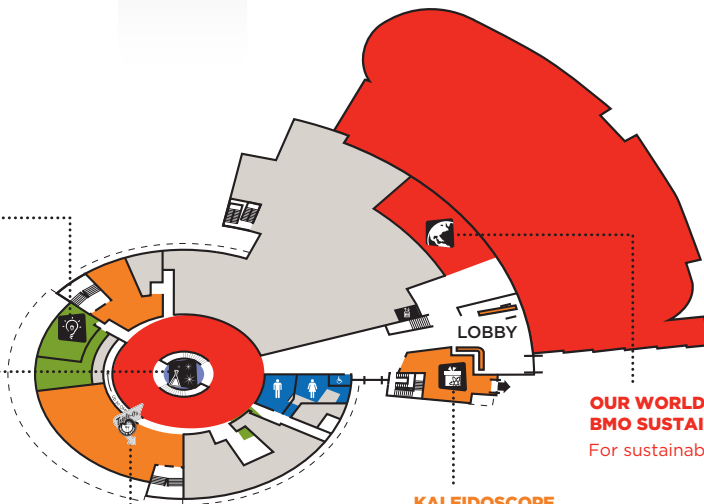

EUREKA! GALLERY
For physicists ages 6+

KIDSPACE
For our youngest explorers ages 2-6

BODYWORKS
For anatomists ages 8+

SEARCH: THE SARA STERN GALLERY
For natural historians ages 6+

SCIENCE THEATRE
Grab a cozy seat and enjoy a free show

LEVEL 1

BOARDROOM "EXPLORATION LAB"

**PETER BROWN FAMILY
CENTRE STAGE**
Zany science demos
with theatrical flair

TRIPLE O'S RESTAURANT
Grab a bite and refuel

KALEIDOSCOPE
Remember your day: pick up something
special from the science store

**OUR WORLD:
BMO SUSTAINABILITY GALLERY**
For sustainable thinkers ages 10+

Level 1 FLOORMAP

RENTABLE AREAS

CATERER'S AREAS

Floor plan May 27, 2013

Level 2 FLOORMAP

- RENTABLE AREAS**
- CATERER'S AREAS**

Floor plan May 27, 2013

Level 3 FLOORMAP

RENTABLE AREAS

CATERER'S AREAS

Map Key	
	First Aid
	Washrooms
	Wheelchair Access
	Elevator

Floor plan August 30, 2011

Level 1 EXTERIOR DECK

Floor plan October 13, 2011