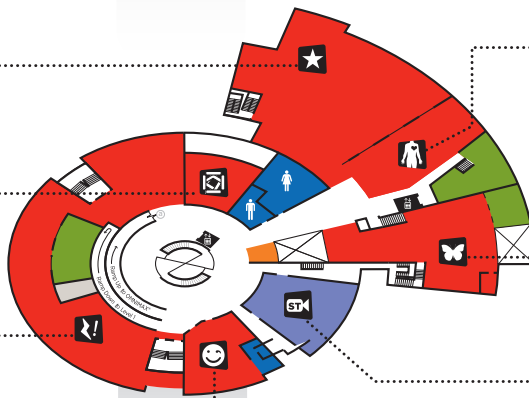

All Levels FLOORMAP

LEVEL 5

OMNIMAX® THEATRE
Put yourself in the middle
of a giant-screen film

LEVEL 3

GREEN ROOF

LEVEL 2

FEATURE EXHIBITION GALLERY

CURIOSITY CORNER

EUREKA! GALLERY
For physicists ages 6+

KIDSPACE
For our youngest explorers ages 2-6

BODYWORKS
For anatomists ages 8+

SEARCH: THE SARA STERN GALLERY
For natural historians ages 6+

SCIENCE THEATRE
Grab a cozy seat and enjoy a free show

LEVEL 1

BOARDROOM "EXPLORATION LAB"

**PETER BROWN FAMILY
CENTRE STAGE**
Zany science demos
with theatrical flair

TRIPLE O'S RESTAURANT
Grab a bite and refuel

KALEIDOSCOPE
Remember your day: pick up something
special from the science store

Level 3 FLOORMAP

RENTABLE AREAS

CATERER'S AREAS

Map Key	
	First Aid
	Washrooms
	Wheelchair Access
	Elevator

Floor plan August 30, 2011

Level 1 EXTERIOR DECK

Floor plan October 13, 2011