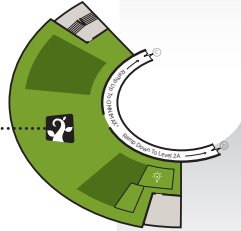

All Levels FLOORMAP

LEVEL 5

OMNIMAX® THEATRE
Put yourself in the middle
of a giant-screen film

LEVEL 3

GREEN ROOF

LEVEL 2

FEATURE EXHIBITION GALLERY

CURIOSITY CORNER

EUREKA! GALLERY
For physicists ages 6+

KIDSPACE
For our youngest explorers ages 2-6

BODYWORKS
For anatomists ages 8+

SEARCH: THE SARA STERN GALLERY
For natural historians ages 6+

SCIENCE THEATRE
Grab a cozy seat and enjoy a free show

LEVEL 1

BOARDROOM "EXPLORATION LAB"

**PETER BROWN FAMILY
CENTRE STAGE**
Zany science demos
with theatrical flair

TRIPLE O'S RESTAURANT
Grab a bite and refuel

KALEIDOSCOPE
Remember your day: pick up something
special from the science store

Level 3 FLOORMAP

RENTABLE AREAS

CATERER'S AREAS

Map Key	
	First Aid
	Washrooms
	Wheelchair Access
	Elevator

Floor plan August 30, 2011

Level 1 EXTERIOR DECK

Floor plan October 13, 2011