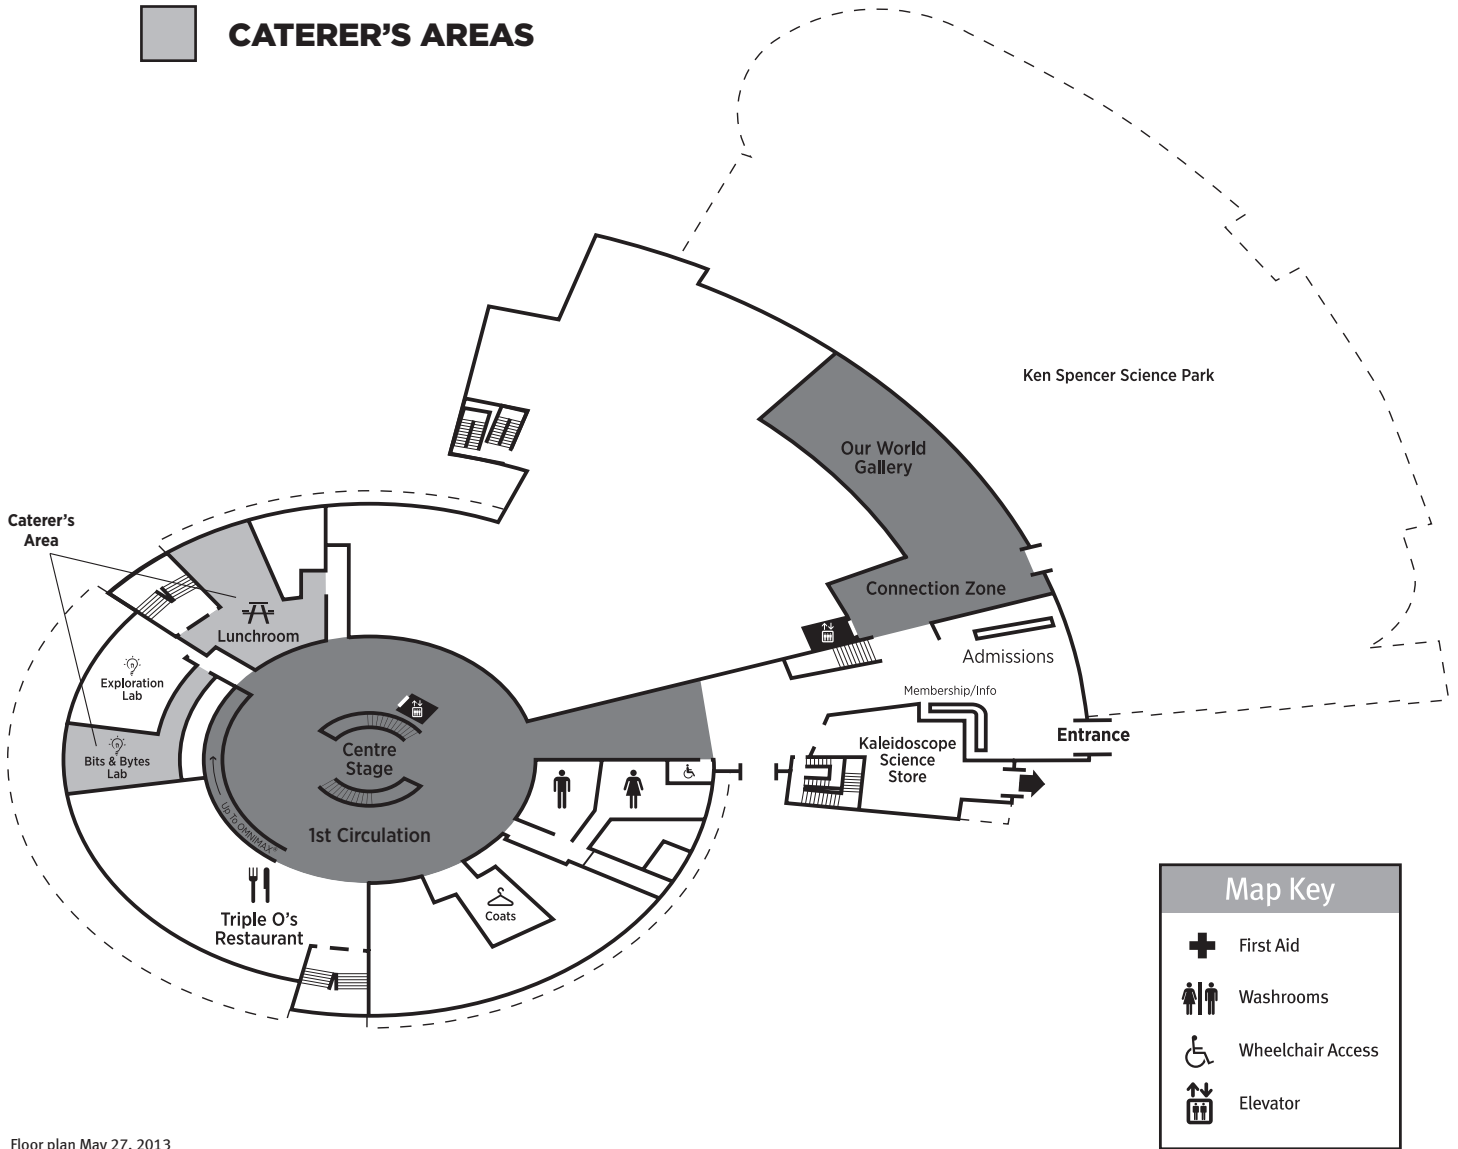

All Levels FLOORMAP

LEVEL 5

OMNIMAX® THEATRE
Put yourself in the middle
of a giant-screen film

LEVEL 3

GREEN ROOF

LEVEL 2

FEATURE EXHIBITION GALLERY

CURIOSITY CORNER

LEVEL 1

BOARDROOM "EXPLORATION LAB"

**PETER BROWN FAMILY
CENTRE STAGE**
Zany science demos
with theatrical flair

TRIPLE O'S RESTAURANT
Grab a bite and refuel

KALEIDOSCOPE
Remember your day: pick up something
special from the science store

**OUR WORLD:
BMO SUSTAINABILITY GALLERY**
For sustainable thinkers ages 10+

Level 1 FLOORMAP

RENTABLE AREAS

CATERER'S AREAS

Floor plan May 27, 2013

Level 2 FLOORMAP

- RENTABLE AREAS**
- CATERER'S AREAS**

Floor plan May 27, 2013

Level 3 FLOORMAP

RENTABLE AREAS

CATERER'S AREAS

Map Key	
	First Aid
	Washrooms
	Wheelchair Access
	Elevator

Floor plan August 30, 2011

Level 1 EXTERIOR DECK

Floor plan October 13, 2011