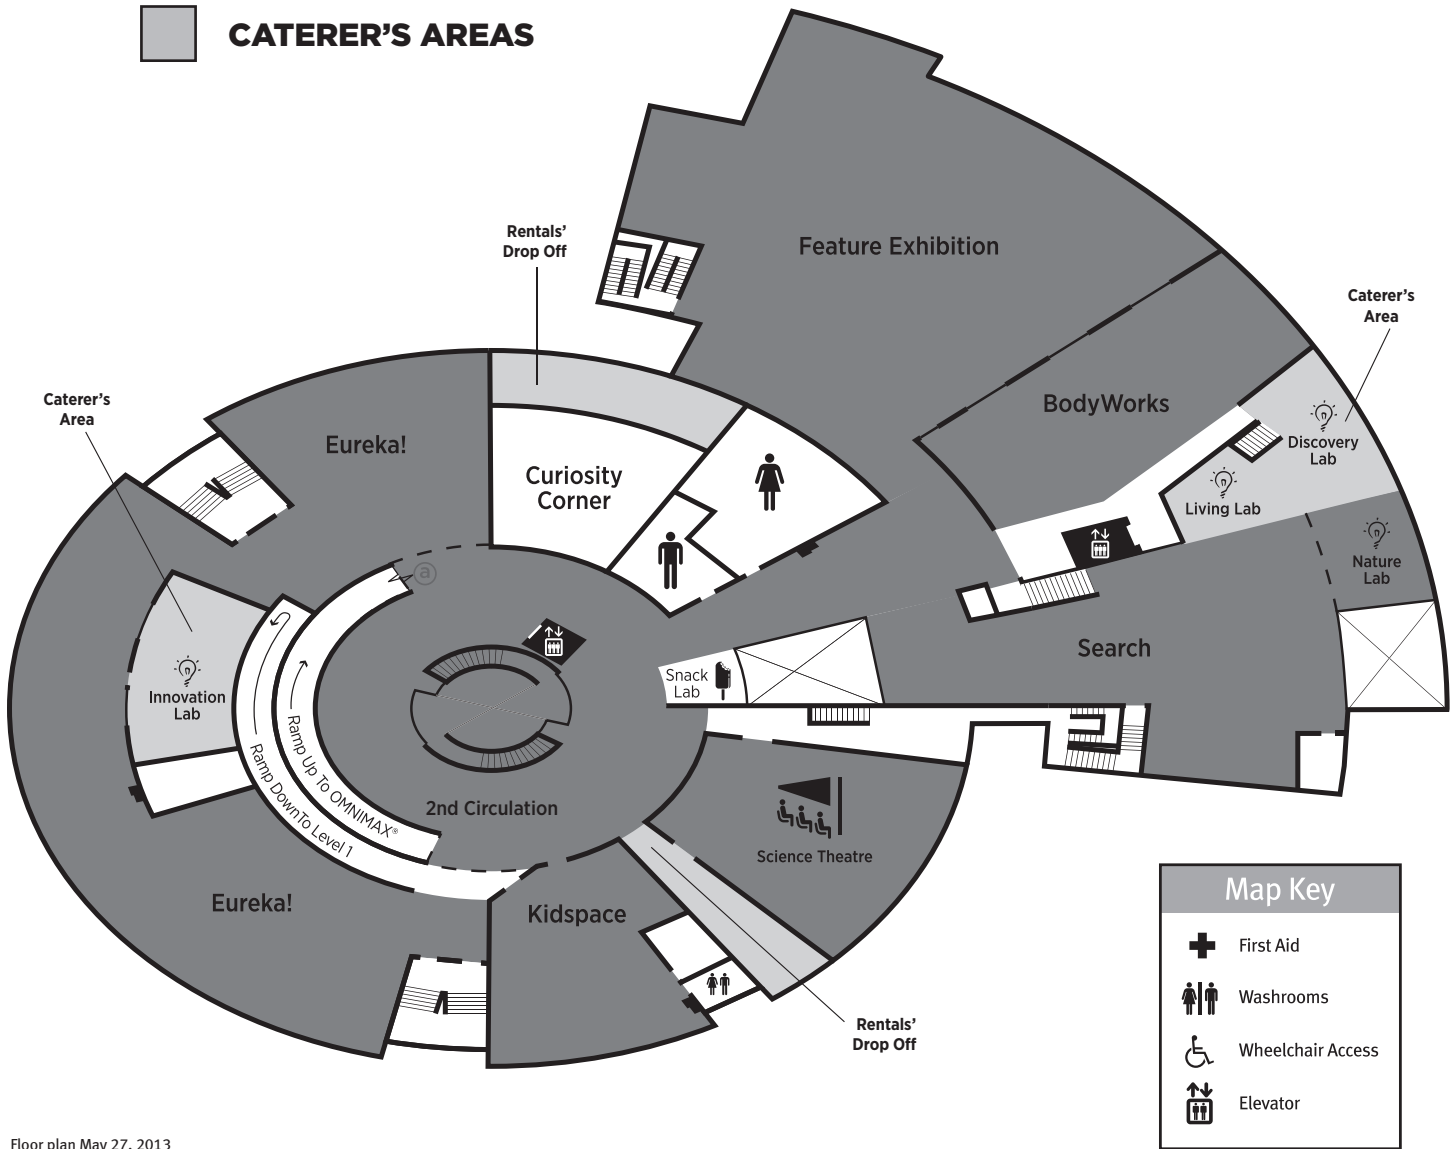

All Levels FLOORMAP

LEVEL 5

OMNIMAX® THEATRE
Put yourself in the middle
of a giant-screen film

LEVEL 3

GREEN ROOF

LEVEL 2

FEATURE EXHIBITION GALLERY

CURIOSITY CORNER

LEVEL 1

BOARDROOM "EXPLORATION LAB"

**PETER BROWN FAMILY
CENTRE STAGE**
Zany science demos
with theatrical flair

TRIPLE O'S RESTAURANT
Grab a bite and refuel

KALEIDOSCOPE
Remember your day: pick up something
special from the science store

**OUR WORLD:
BMO SUSTAINABILITY GALLERY**
For sustainable thinkers ages 10+

Level 1 FLOORMAP

RENTABLE AREAS

CATERER'S AREAS

Floor plan May 27, 2013

Level 2 FLOORMAP

- RENTABLE AREAS**
- CATERER'S AREAS**

Floor plan May 27, 2013

Level 3 FLOORMAP

RENTABLE AREAS

CATERER'S AREAS

Map Key	
	First Aid
	Washrooms
	Wheelchair Access
	Elevator

Floor plan August 30, 2011

Level 1 EXTERIOR DECK

Floor plan October 13, 2011