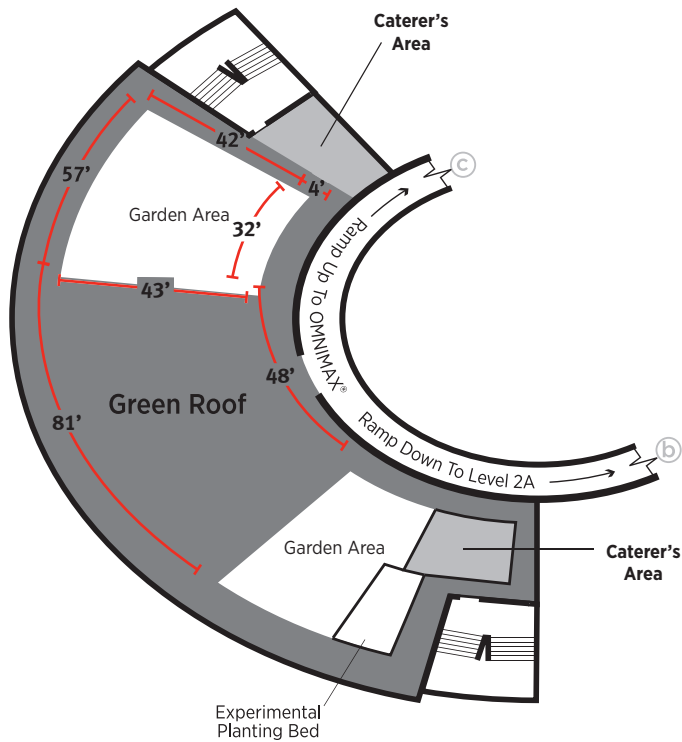

**OUR WORLD:
BMO SUSTAINABILITY GALLERY**
For sustainable thinkers ages 10+

Level 1 FLOORMAP

RENTABLE AREAS

CATERER'S AREAS

Floor plan May 27, 2013

Level 2 FLOORMAP

- RENTABLE AREAS**
- CATERER'S AREAS**

Floor plan May 27, 2013

Level 3 FLOORMAP

RENTABLE AREAS

CATERER'S AREAS

Map Key	
	First Aid
	Washrooms
	Wheelchair Access
	Elevator

Floor plan August 30, 2011

Level 1 EXTERIOR DECK

Floor plan October 13, 2011