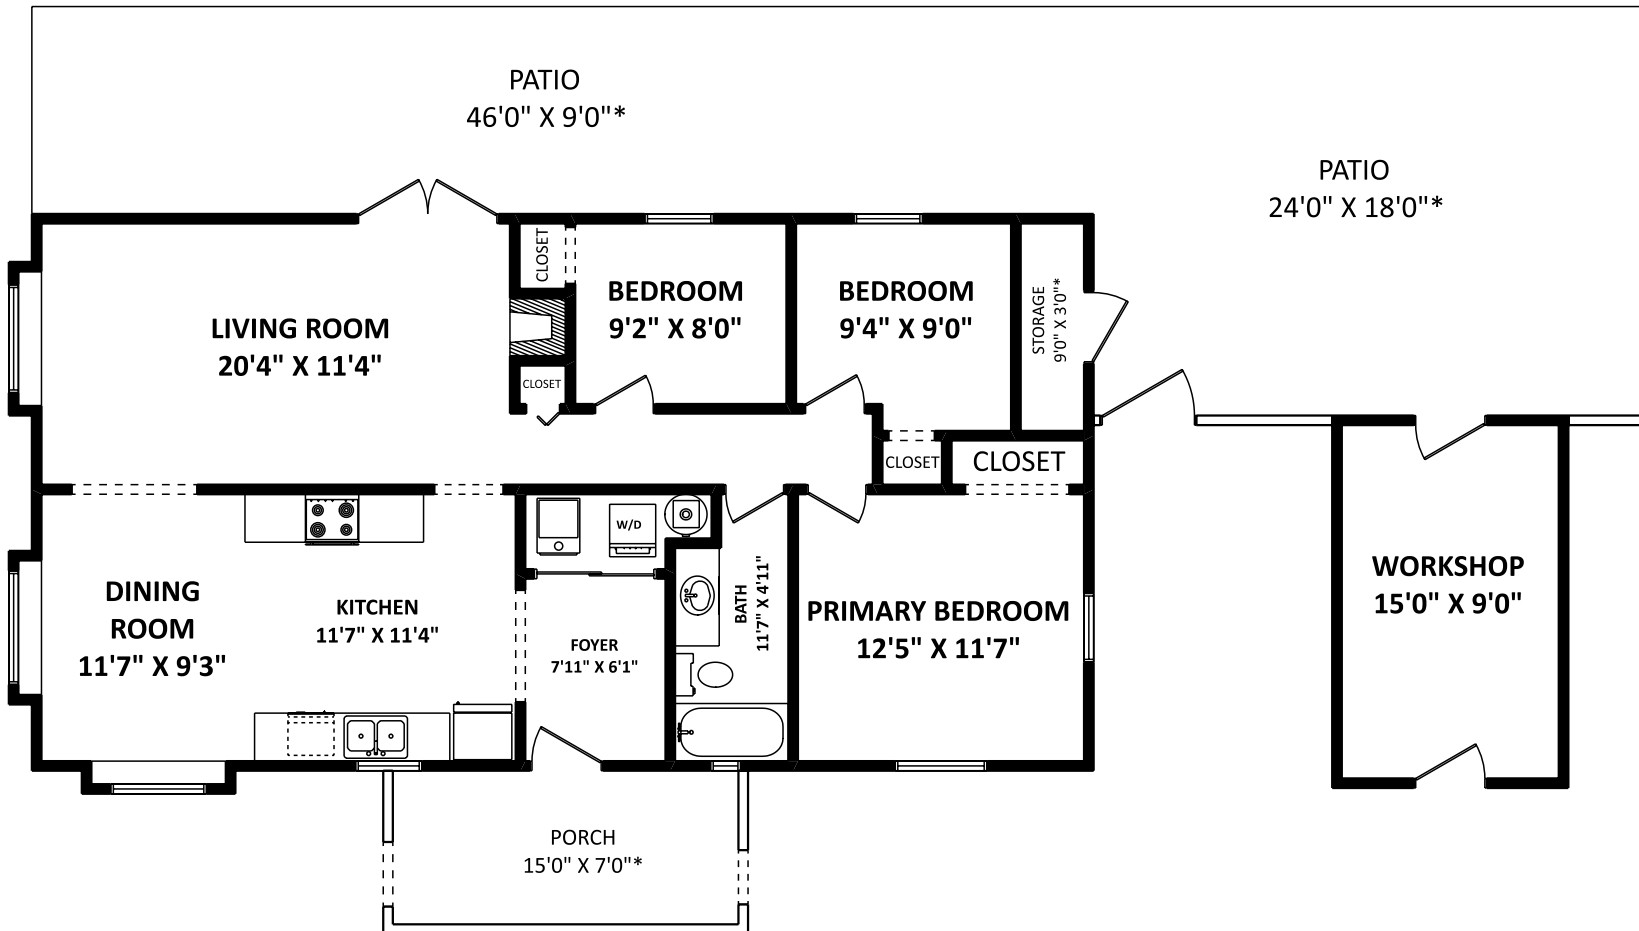

Gloria McGalliard
Royal LePage Little Oak Realty

Office: 604-859-2341
Mobile: 604-614-4391
gloriamcgalliard@gmail.com
www.gloriamcgalliard.com

TOTAL FINISHED AREA: 1084 SQ.FT.

OTHER AREA(S)

WORKSHOP:	166 SQ.FT.*
PORCH:	112 SQ.FT.*
PATIO(S):	841 SQ.FT.*
STORAGE:	30 SQ.FT.*

JUNE 5, 2023

TEL: 604-575-1244
www.seevirtual360.com

DISCLAIMERS:

1. MEASUREMENTS ARE FOR PROMOTIONAL USE ONLY & ARE NOT INTENDED FOR CONSTRUCTION USE. ROOM DIMENSIONS ARE APPROXIMATE. MEASUREMENTS & CALCULATIONS FOR FINISHED AREAS ARE E&O INSURED.
 2. FINISHED AREAS ARE ENCLOSED AREAS IN A HOUSE THAT ARE SUITABLE FOR YEAR-ROUND USE, EMBODYING WALLS, FLOORS, AND CEILINGS THAT ARE SIMILAR TO THE REST OF THE HOUSE. (ANSI Z765-2013)
 3. FOR DETACHED SINGLE-FAMILY HOUSES, THE FINISHED SQUARE FOOTAGE OF EACH LEVEL IS CALCULATED TO THE EXTERIOR FINISHED SURFACE OF THE OUTSIDE WALLS. (ANSI Z765-2013)
 4. THIS FLOOR PLAN MAY ONLY BE REPRODUCED WITH PERMISSION OF THE REALTOR(S) ON THIS FLOOR PLAN.
- * ANY MEASUREMENTS WITH AN ASTERISK (*) OR (APPROX) ARE APPROXIMATE AND FOR ILLUSTRATION PURPOSES ONLY AND ARE NOT E&O INSURED.