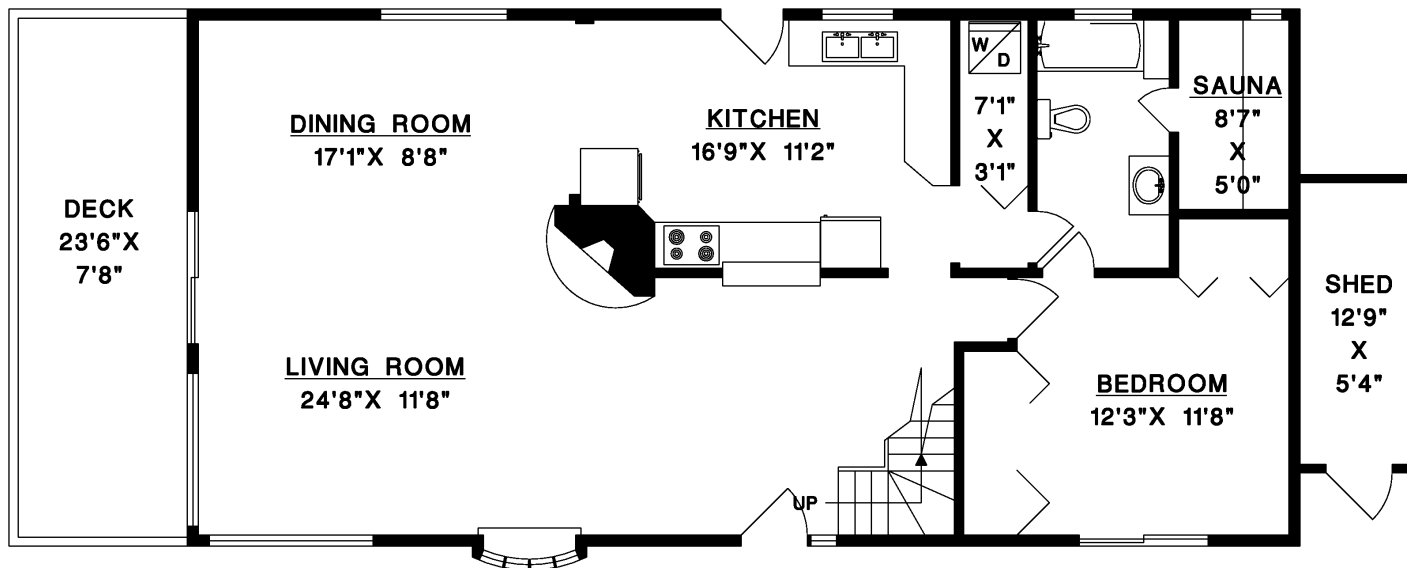

World-Class. Local. Real Estate.

KIM TAYLOR

325 BAYVIEW PLACE
LIONS BAY

| | |
|--------------|---------------------|
| MAIN FLOOR | 1,233 SQ.FT. |
| UPPER FLOOR | 824 SQ.FT. |
| LOWER FLOOR | 464 SQ.FT. |
| TOTAL | 2,521 SQ.FT. |
| DECK | 197 SQ.FT. |
| SHED | 78 SQ.FT. |

UPPER FLOOR

MAIN FLOOR

LOWER FLOOR