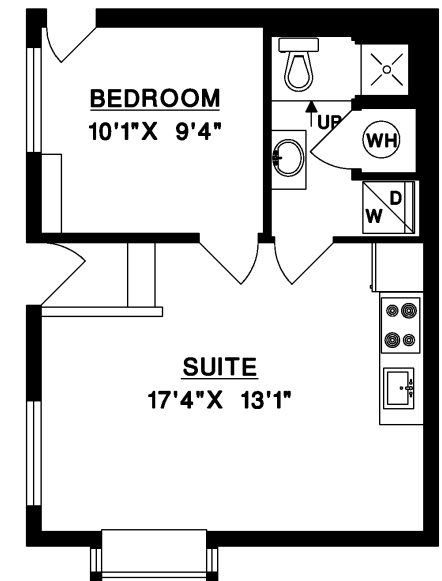

World-Class. Local. Real Estate.

KIM TAYLOR

325 BAYVIEW PLACE
LIONS BAY

| | |
|--------------|---------------------|
| MAIN FLOOR | 1,233 SQ.FT. |
| UPPER FLOOR | 824 SQ.FT. |
| LOWER FLOOR | 464 SQ.FT. |
| TOTAL | 2,521 SQ.FT. |
| DECK | 197 SQ.FT. |
| SHED | 78 SQ.FT. |

UPPER FLOOR

MAIN FLOOR

LOWER FLOOR