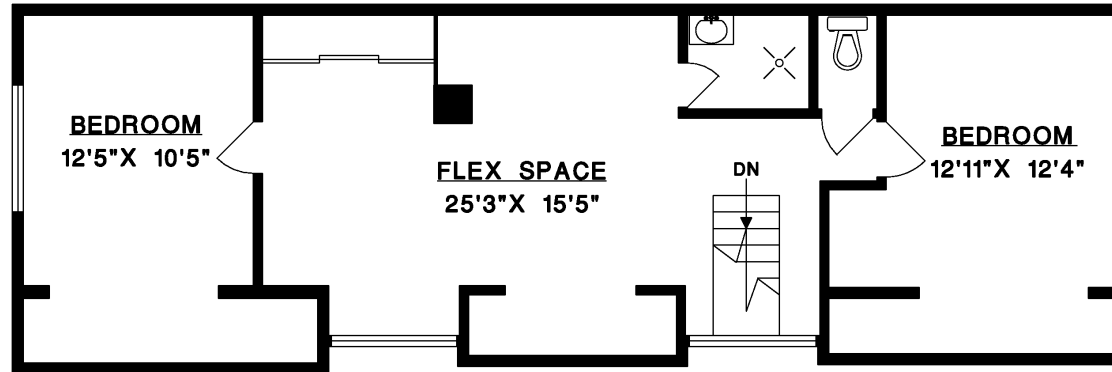

World-Class. Local. Real Estate.

KIM TAYLOR

325 BAYVIEW PLACE
LIONS BAY

| | |
|--------------|---------------------|
| MAIN FLOOR | 1,233 SQ.FT. |
| UPPER FLOOR | 824 SQ.FT. |
| LOWER FLOOR | 464 SQ.FT. |
| TOTAL | 2,521 SQ.FT. |
| DECK | 197 SQ.FT. |
| SHED | 78 SQ.FT. |

UPPER FLOOR

MAIN FLOOR

LOWER FLOOR