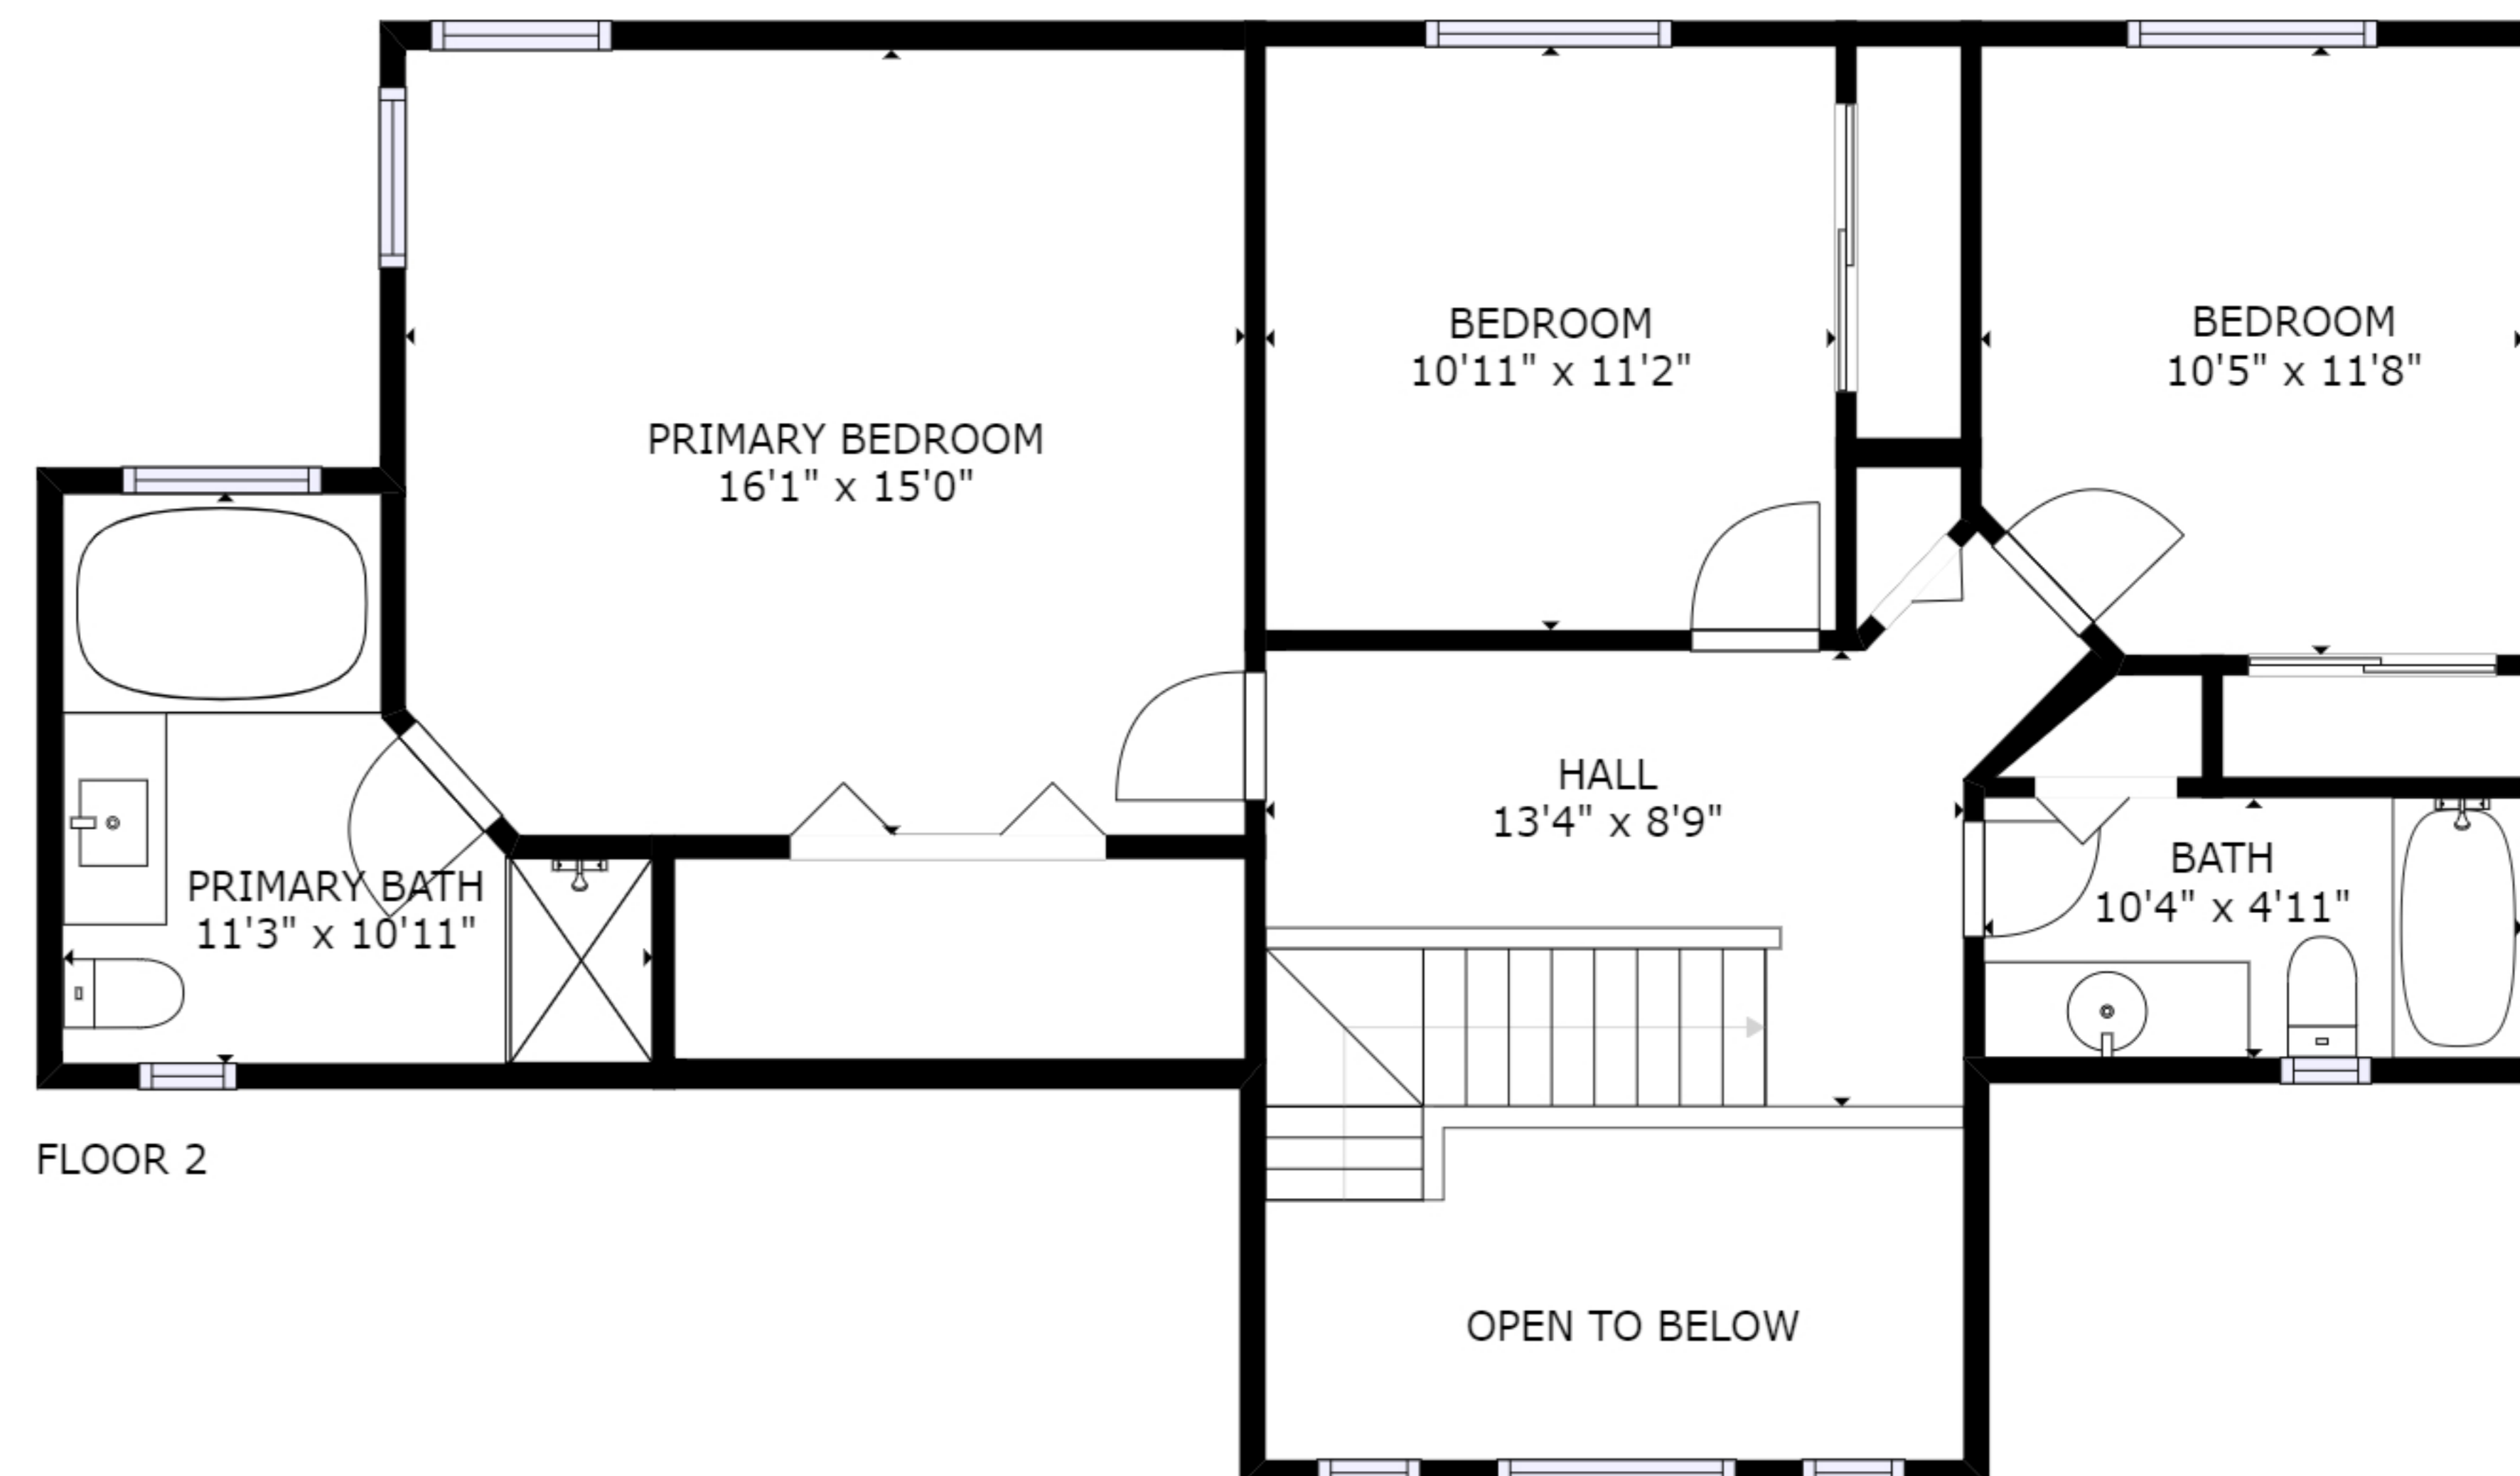

Brent Luebker

Sutton Group West Coast Realty

Cell: 778.551.1874

brent@livewellrealestate.ca

www.livewellrealestate.ca

DISCLAIMERS:
 1. MEASUREMENTS ARE FOR PROMOTIONAL USE ONLY & ARE NOT INTENDED FOR CONSTRUCTION USE.
 ROOM DIMENSIONS ARE APPROXIMATE. FLOOR PLAN IS CREATED FROM 3D SCANNING.
 MEASUREMENTS & CALCULATIONS FOR FINISHED AREAS ARE NOT E&O INSURED.
 2. ALL AREAS MAY NOT BE INCLUDED IN THE FLOOR PLAN.
 3. THIS FLOOR PLAN MAY ONLY BE REPRODUCED WITH PERMISSION OF THE REALTOR(S) ON THIS FLOOR PLAN.