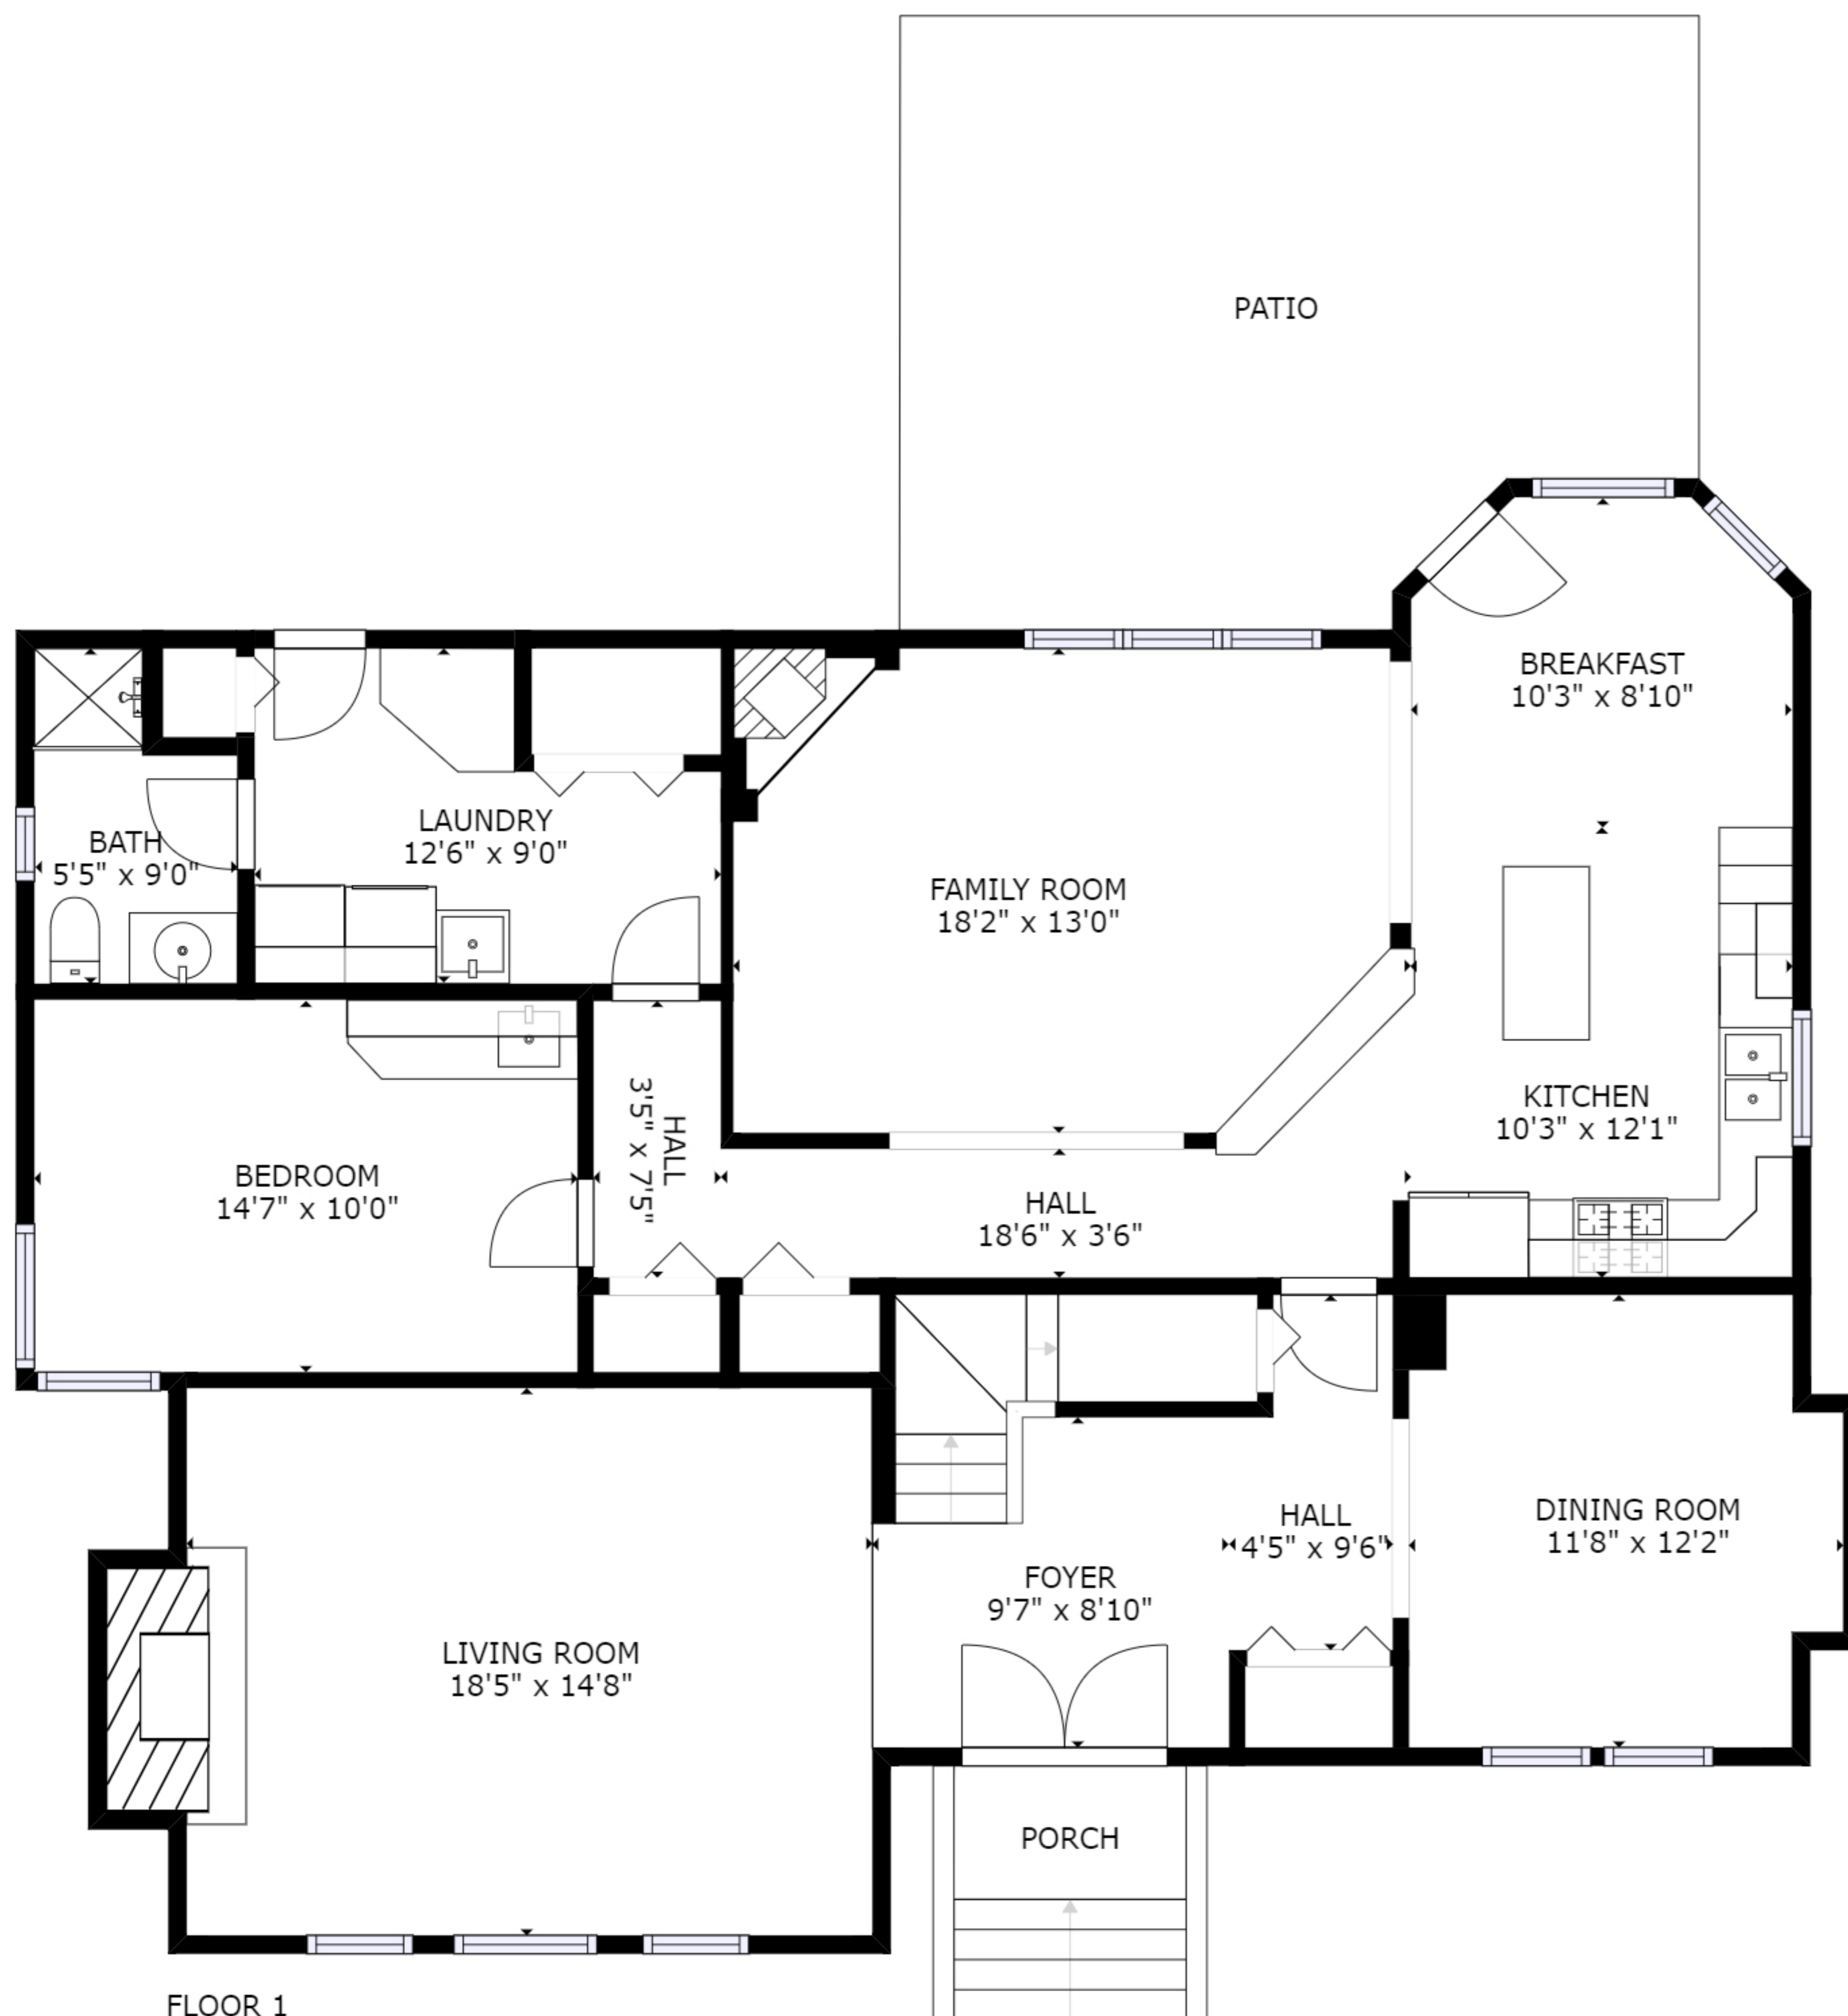

Brent Luebker

Sutton Group West Coast Realty

Cell: 778.551.1874

brent@livewellrealestate.ca

www.livewellrealestate.ca

DISCLAIMERS:
 1. MEASUREMENTS ARE FOR PROMOTIONAL USE ONLY & ARE NOT INTENDED FOR CONSTRUCTION USE.
 ROOM DIMENSIONS ARE APPROXIMATE. FLOOR PLAN IS CREATED FROM 3D SCANNING.
 MEASUREMENTS & CALCULATIONS FOR FINISHED AREAS ARE NOT E&O INSURED.
 2. ALL AREAS MAY NOT BE INCLUDED IN THE FLOOR PLAN.
 3. THIS FLOOR PLAN MAY ONLY BE REPRODUCED WITH PERMISSION OF THE REALTOR(S) ON THIS FLOOR PLAN.