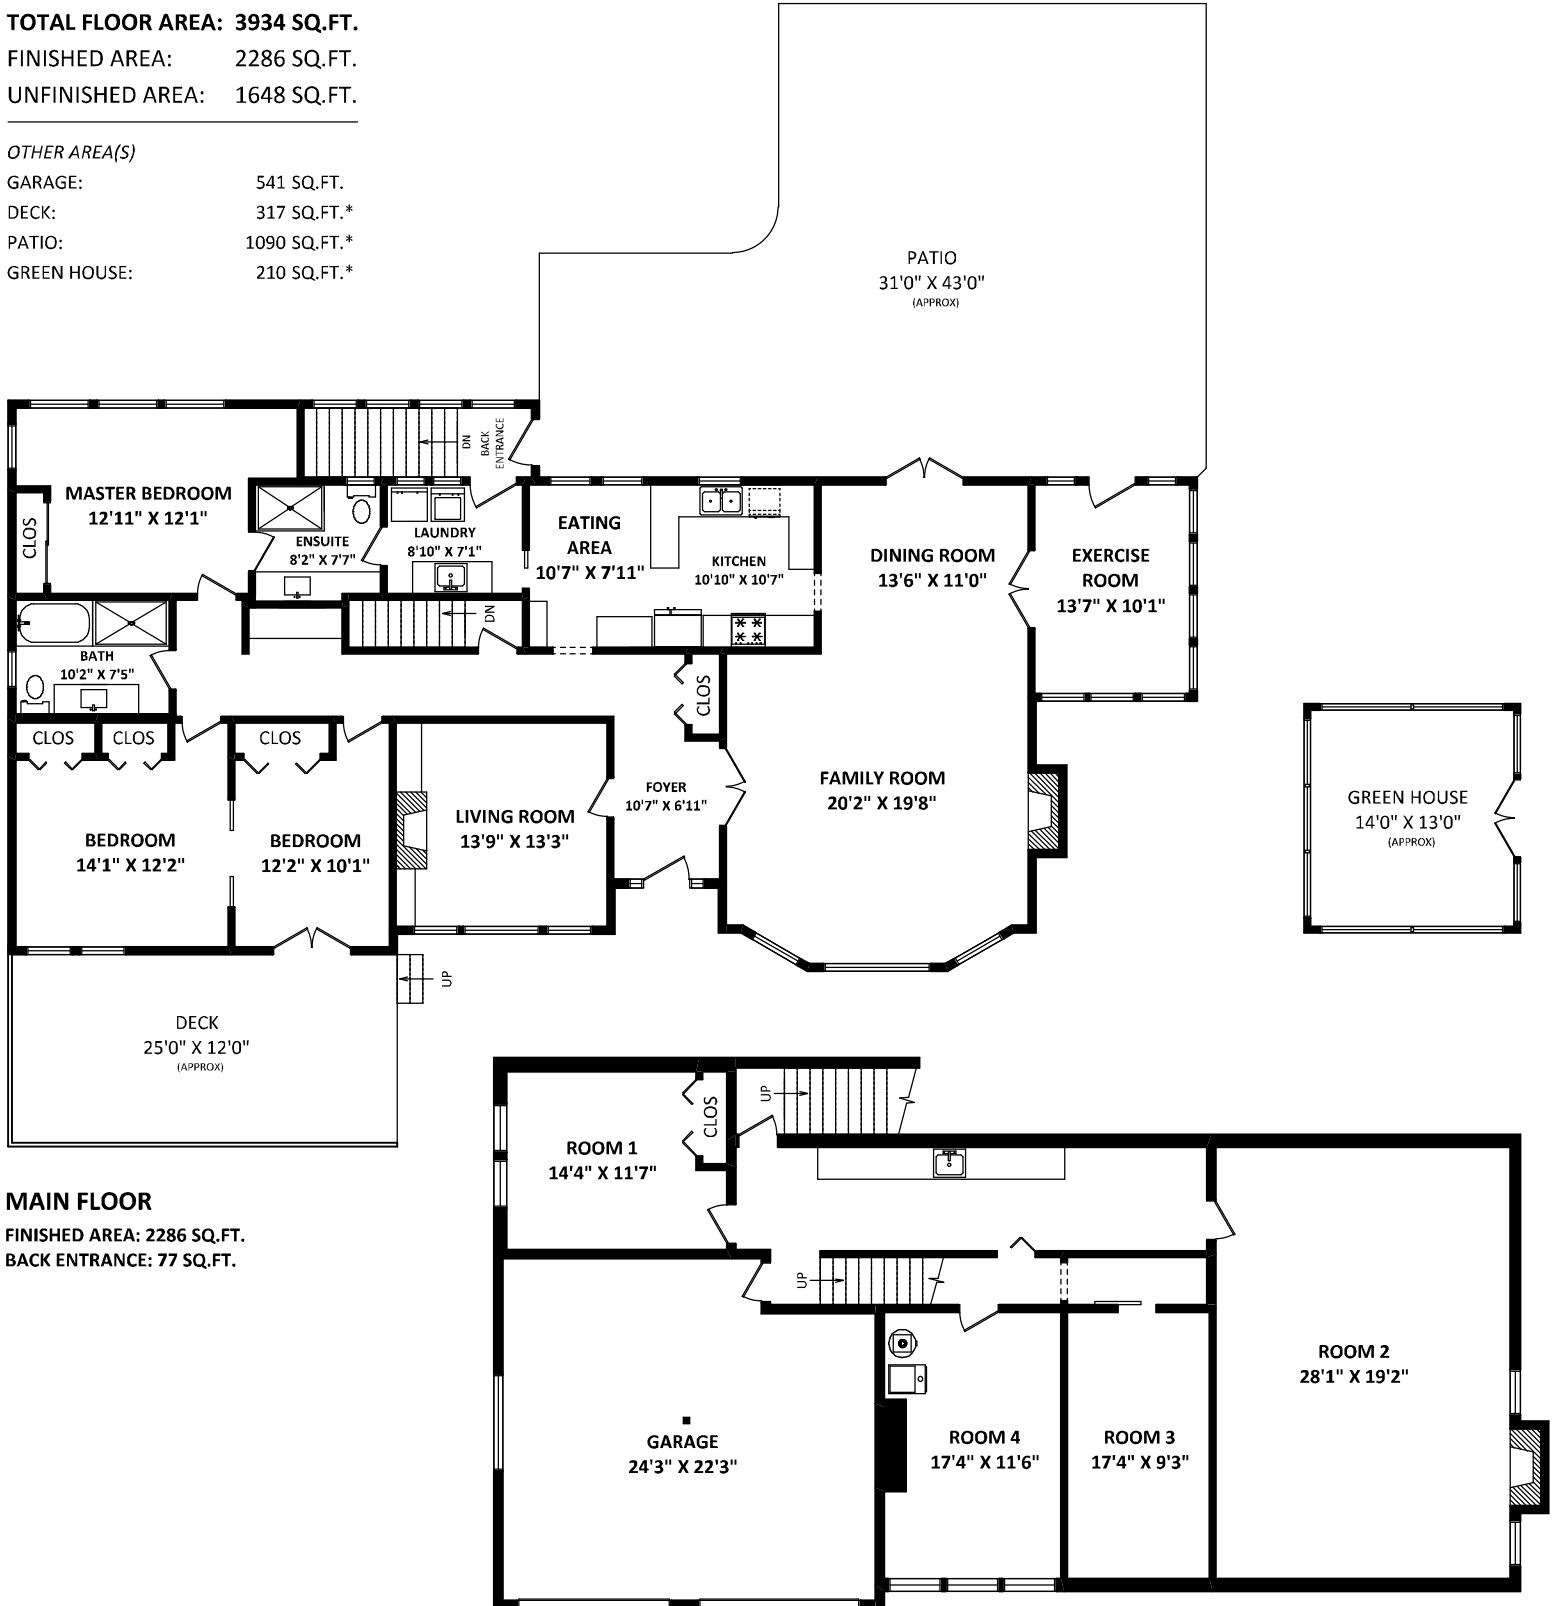

604-858-7179

TOTAL FLOOR AREA: 3934 SQ.FT.

FINISHED AREA: 2286 SQ.FT.

UNFINISHED AREA: 1648 SQ.FT.

OTHER AREA(S)

GARAGE: 541 SQ.FT.
DECK: 317 SQ.FT.*
PATIO: 1090 SQ.FT.*
GREEN HOUSE: 210 SQ.FT.*

MAIN FLOOR

FINISHED AREA: 2286 SQ.FT.

BACK ENTRANCE: 77 SQ.FT.

LOWER FLOOR

UNFINISHED AREA(S): 1571 SQ.FT.