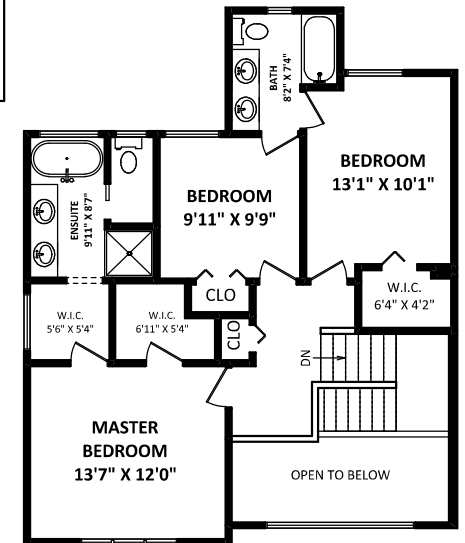

GEOFF JARMAN
Personal Real Estate Corporation

Sutton Group West Coast
Phone: (604) 415-9800
Cell: (604) 313-7280
gjarman@sutton.com
jarmanrealestate.com

TOTAL FINISHED AREA: 3965 SQ.FT.

OTHER AREA(S)

GARAGE: 450 SQ.FT.
PORCH: 210 SQ.FT.*
PATIOS: 600 SQ.FT.*

LOWER FLOOR: 1423 SQ.FT.

MAIN FLOOR: 1689 SQ.FT.

UPPER FLOOR: 853 SQ.FT.