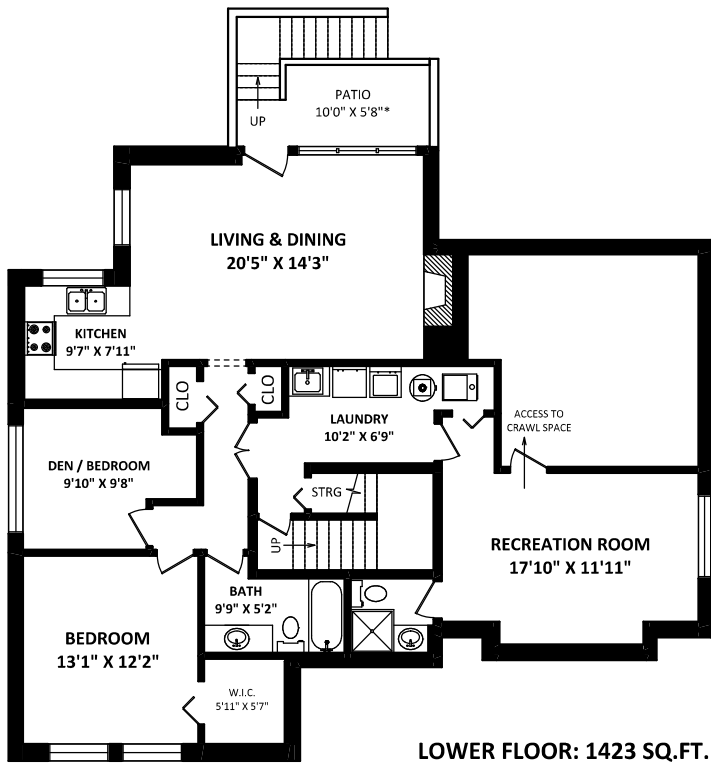

GEOFF JARMAN
Personal Real Estate Corporation

Sutton Group West Coast
Phone: (604) 415-9800
Cell: (604) 313-7280
gjarman@sutton.com
jarmanrealestate.com

TOTAL FINISHED AREA: 3965 SQ.FT.

OTHER AREA(S)

GARAGE: 450 SQ.FT.
PORCH: 210 SQ.FT.*
PATIOS: 600 SQ.FT.*

LOWER FLOOR: 1423 SQ.FT.

MAIN FLOOR: 1689 SQ.FT.

UPPER FLOOR: 853 SQ.FT.