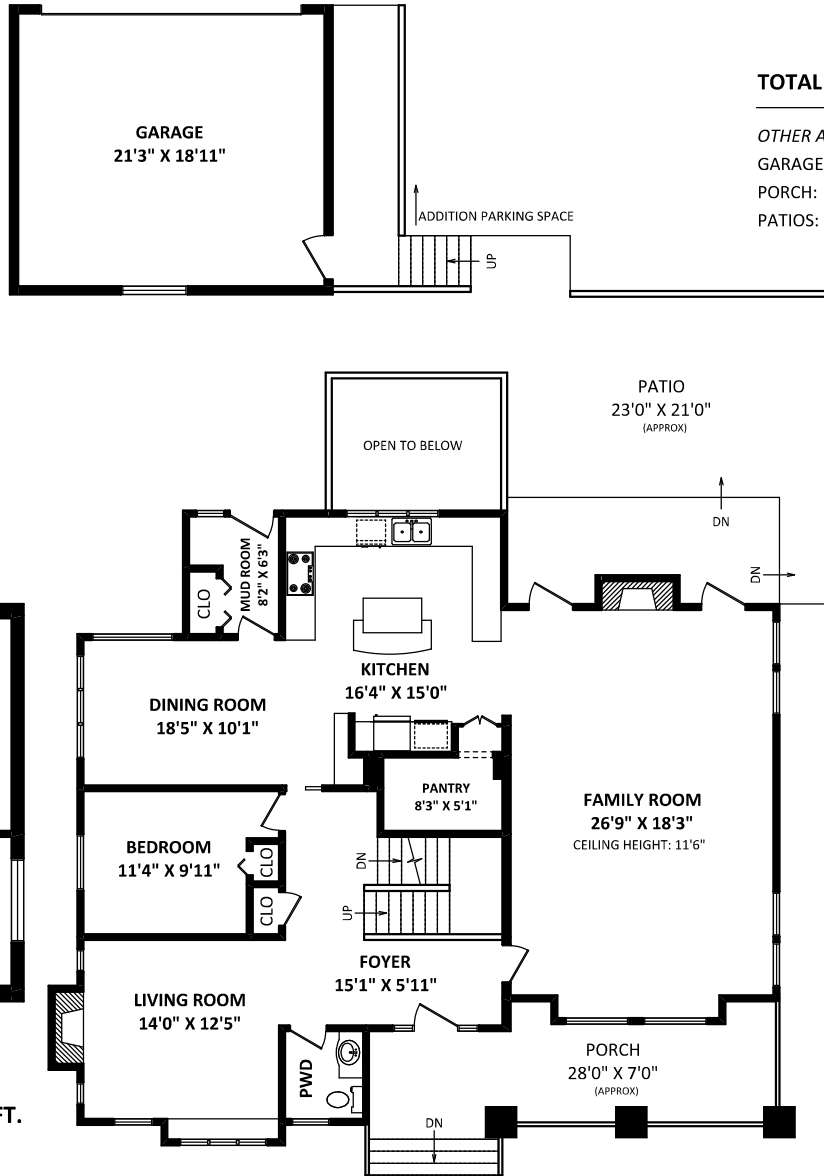

GEOFF JARMAN
Personal Real Estate Corporation

Sutton Group West Coast
Phone: (604) 415-9800
Cell: (604) 313-7280
gjarman@sutton.com
jarmanrealestate.com

TOTAL FINISHED AREA: 3965 SQ.FT.

OTHER AREA(S)

GARAGE: 450 SQ.FT.
PORCH: 210 SQ.FT.*
PATIOS: 600 SQ.FT.*

LOWER FLOOR: 1423 SQ.FT.

MAIN FLOOR: 1689 SQ.FT.

UPPER FLOOR: 853 SQ.FT.