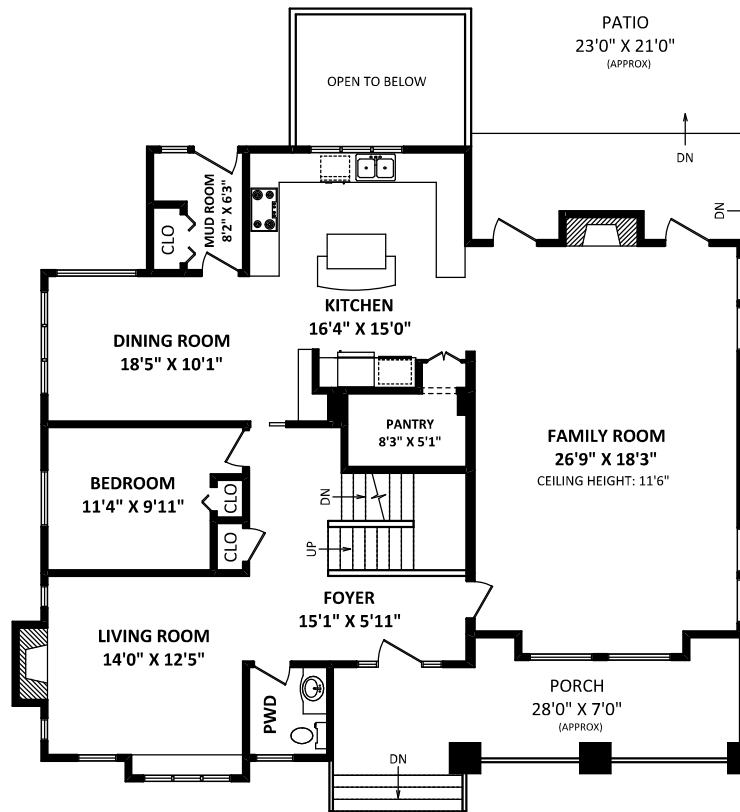

GEOFF JARMAN
Personal Real Estate Corporation

Sutton Group West Coast
Phone: (604) 415-9800
Cell: (604) 313-7280
gjarman@sutton.com
jarmanrealestate.com

TOTAL FINISHED AREA: 3965 SQ.FT.

OTHER AREA(S)

GARAGE: 450 SQ.FT.
PORCH: 210 SQ.FT.*
PATIOS: 600 SQ.FT.*

LOWER FLOOR: 1423 SQ.FT.

MAIN FLOOR: 1689 SQ.FT.

UPPER FLOOR: 853 SQ.FT.