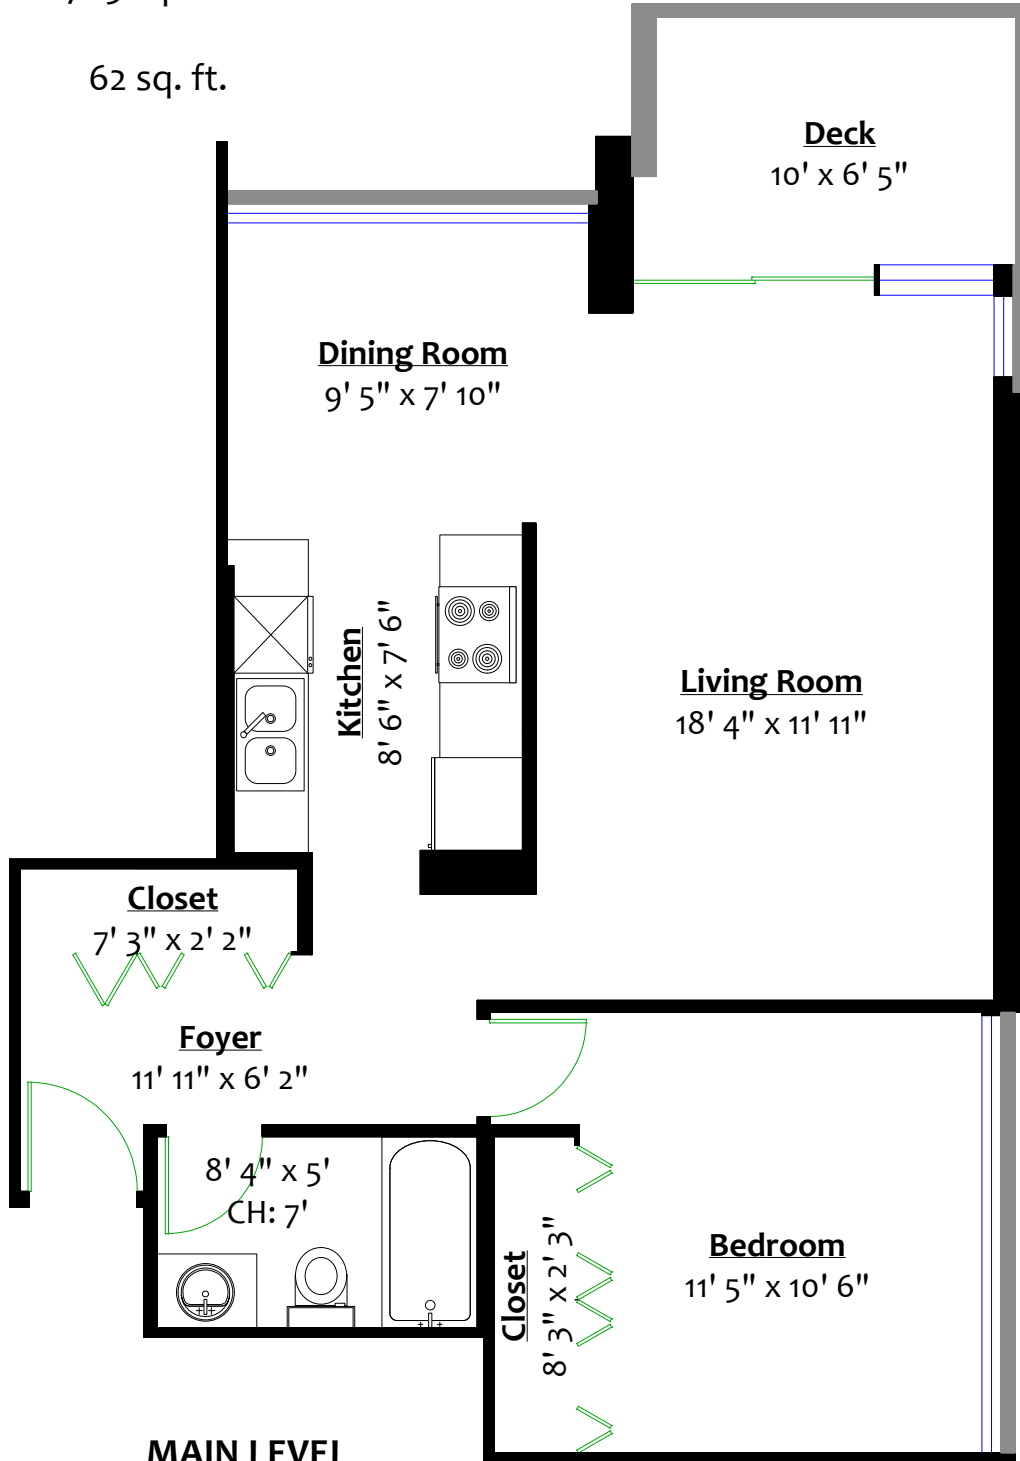

## Totals\*\*

Main Level: 705 sq. ft.

Deck: 62 sq. ft.

## MAIN LEVEL

Floor Area: 705 Sq. Ft.

Ceiling Height: 8'

\*\* Approx. based on interior measurements to exterior walls  
\*\* Total square footage not taken from original blueprints