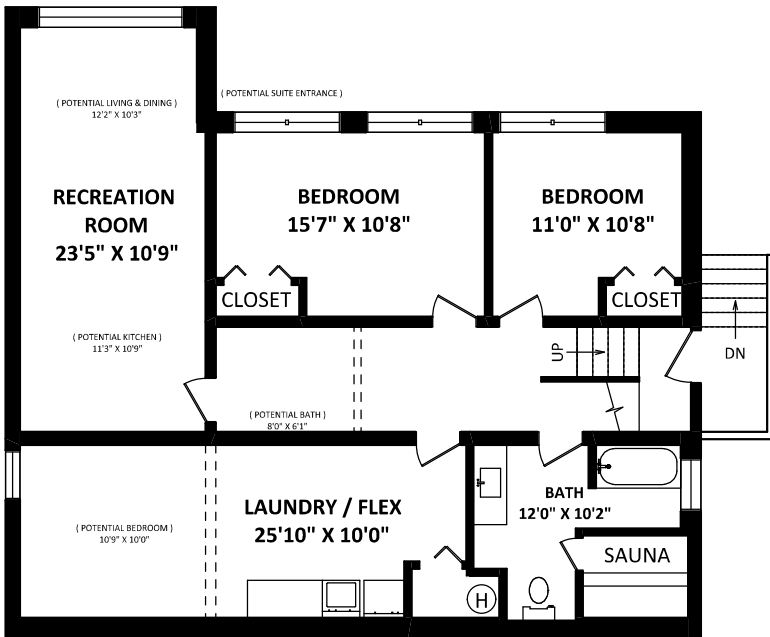

**405 Bayview Road,**  
Lions Bay, BC

**UPPER FLOOR: 633 SQ.FT.**

**KIM TAYLOR**  
Royal LePage Sussex  
Cell: 604-315-2645  
Office: 604-925-2911  
kim@kimtaylorhomes.com  
www.kimtaylorhomes.com

**TOTAL FINISHED AREA: 3229 SQ.FT.**

OTHER AREA(S)  
DECKS: 586 SQ.FT.\*

**LOWER FLOOR: 1298 SQ.FT.**

**MAIN FLOOR: 1298 SQ.FT.**