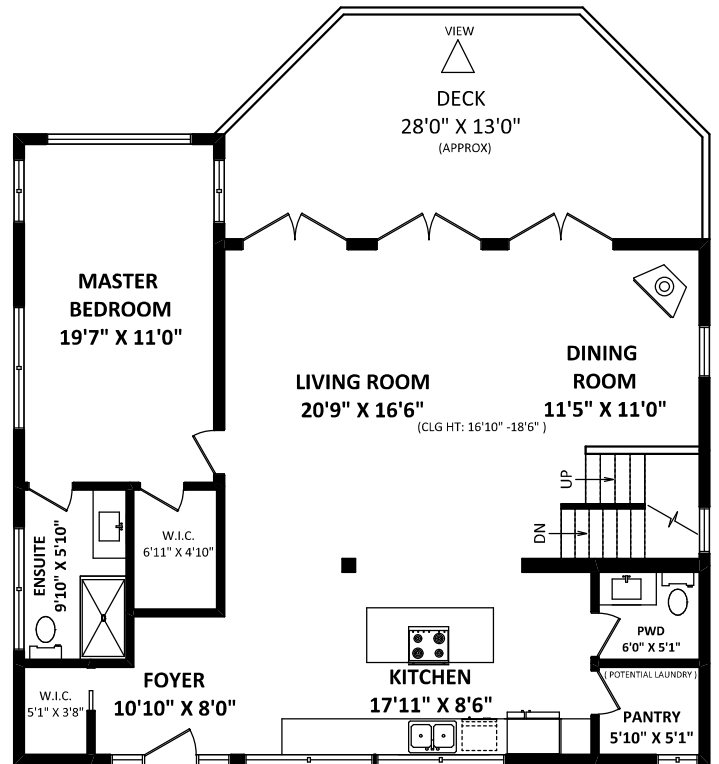

**405 Bayview Road,**  
Lions Bay, BC

**UPPER FLOOR: 633 SQ.FT.**

**KIM TAYLOR**  
Royal LePage Sussex  
Cell: 604-315-2645  
Office: 604-925-2911  
kim@kimtaylorhomes.com  
www.kimtaylorhomes.com

**TOTAL FINISHED AREA: 3229 SQ.FT.**

OTHER AREA(S)  
DECKS: 586 SQ.FT.\*

**LOWER FLOOR: 1298 SQ.FT.**

**MAIN FLOOR: 1298 SQ.FT.**