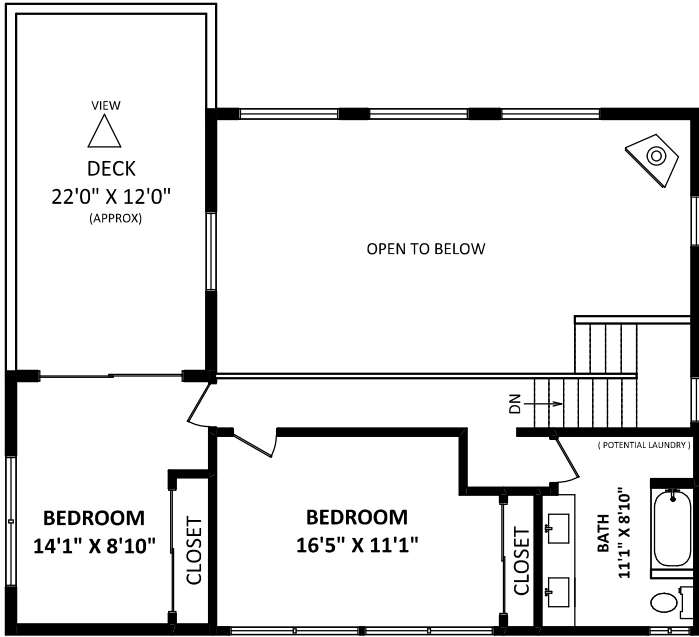

**405 Bayview Road,**  
Lions Bay, BC

**UPPER FLOOR: 633 SQ.FT.**

**KIM TAYLOR**  
Royal LePage Sussex  
Cell: 604-315-2645  
Office: 604-925-2911  
kim@kimtaylorhomes.com  
www.kimtaylorhomes.com

**TOTAL FINISHED AREA: 3229 SQ.FT.**

OTHER AREA(S)  
DECKS: 586 SQ.FT.\*

**LOWER FLOOR: 1298 SQ.FT.**

**MAIN FLOOR: 1298 SQ.FT.**