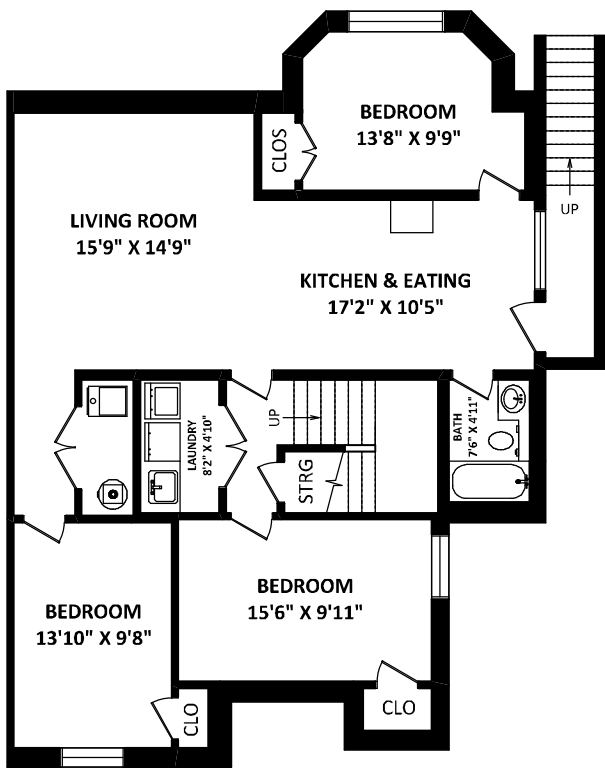

CHRIS CHAN

Regent Park (Keylink) Realty
Phone: 604-732-8322
Cell: 604-779-8888
chrischan328@gmail.com
www.regentpark.com/chris-chan

TOTAL FINISHED AREA: 3783 SQ.FT.

OTHER AREA(S)

GARAGE: 455 SQ.FT.
PORCH: 200 SQ.FT.*
PATIO: 115 SQ.FT.*

UPPER FLOOR: 1277 SQ.FT.

LOWER FLOOR: 1240 SQ.FT.

MAIN FLOOR: 1266 SQ.FT.