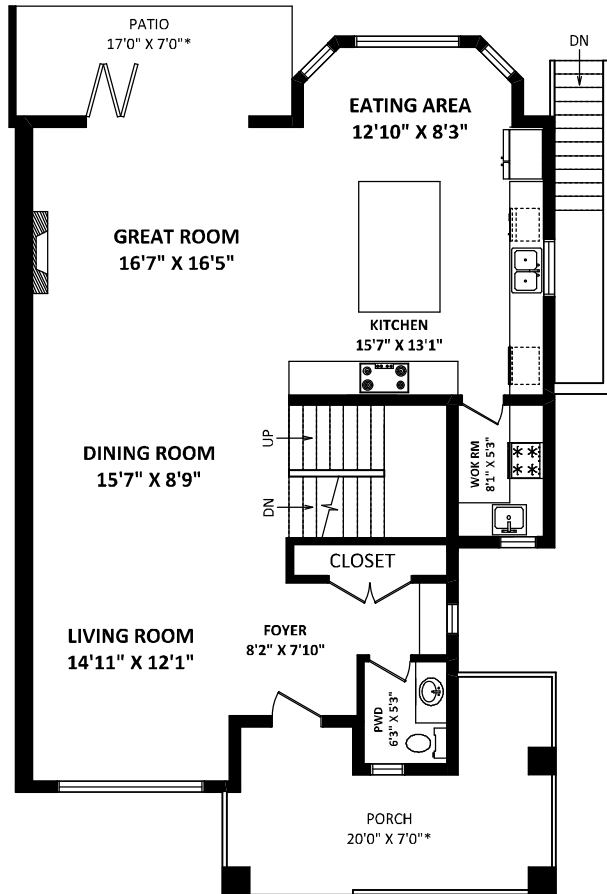

CHRIS CHAN

Regent Park (Keylink) Realty
Phone: 604-732-8322
Cell: 604-779-8888
chrischan328@gmail.com
www.regentpark.com/chris-chan

TOTAL FINISHED AREA: 3783 SQ.FT.

OTHER AREA(S)

GARAGE: 455 SQ.FT.
PORCH: 200 SQ.FT.*
PATIO: 115 SQ.FT.*

UPPER FLOOR: 1277 SQ.FT.

LOWER FLOOR: 1240 SQ.FT.

MAIN FLOOR: 1266 SQ.FT.