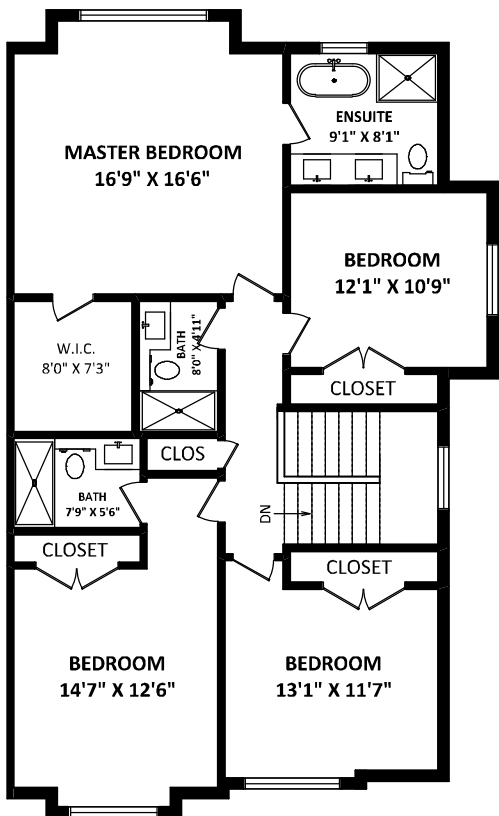

CHRIS CHAN

Regent Park (Keylink) Realty
Phone: 604-732-8322
Cell: 604-779-8888
chrischan328@gmail.com
www.regentpark.com/chris-chan

TOTAL FINISHED AREA: 3783 SQ.FT.

OTHER AREA(S)

GARAGE: 455 SQ.FT.
PORCH: 200 SQ.FT.*
PATIO: 115 SQ.FT.*

UPPER FLOOR: 1277 SQ.FT.

LOWER FLOOR: 1240 SQ.FT.

MAIN FLOOR: 1266 SQ.FT.