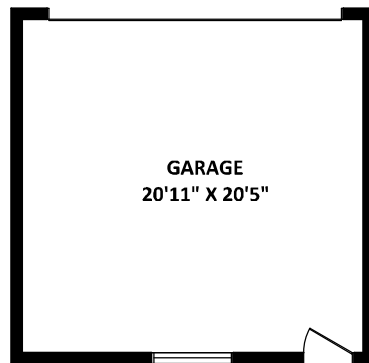

CHRIS CHAN

Regent Park (Keylink) Realty
Phone: 604-732-8322
Cell: 604-779-8888
chrischan328@gmail.com
www.regentpark.com/chris-chan

TOTAL FINISHED AREA: 3783 SQ.FT.

OTHER AREA(S)

GARAGE: 455 SQ.FT.
PORCH: 200 SQ.FT.*
PATIO: 115 SQ.FT.*

UPPER FLOOR: 1277 SQ.FT.

LOWER FLOOR: 1240 SQ.FT.

MAIN FLOOR: 1266 SQ.FT.