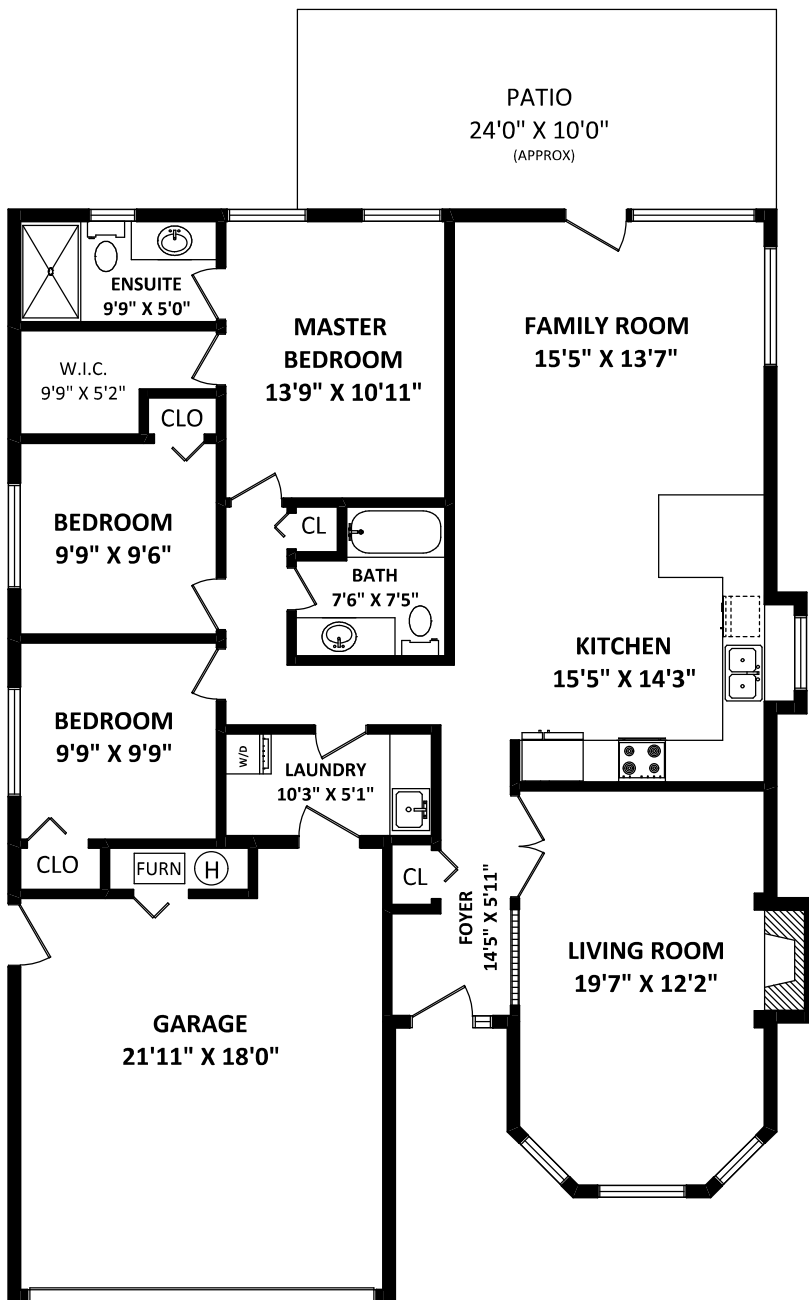

11899 237 Street,
Maple Ridge, BC

STEVE & GLORIA HAMILTON

RE/MAX results Realty

Phone: 604-467-8881

www.stevehamilton.ca

www.gloriahamilton.ca

TOTAL FINISHED AREA: 1494 SQ.FT.

OTHER AREA(S)

STUDIO / WORKSHOP:	318 SQ.FT.
GARAGE:	414 SQ.FT.
PATIO:	236 SQ.FT.*
SHEDS:	131 SQ.FT.*