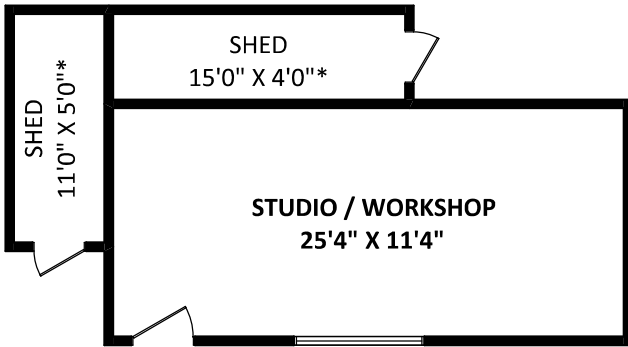

11899 237 Street,
Maple Ridge, BC

STEVE & GLORIA HAMILTON

RE/MAX results Realty

Phone: 604-467-8881

www.stevehamilton.ca

www.gloriahamilton.ca

TOTAL FINISHED AREA: 1494 SQ.FT.

OTHER AREA(S)

STUDIO / WORKSHOP:	318 SQ.FT.
GARAGE:	414 SQ.FT.
PATIO:	236 SQ.FT.*
SHEDS:	131 SQ.FT.*