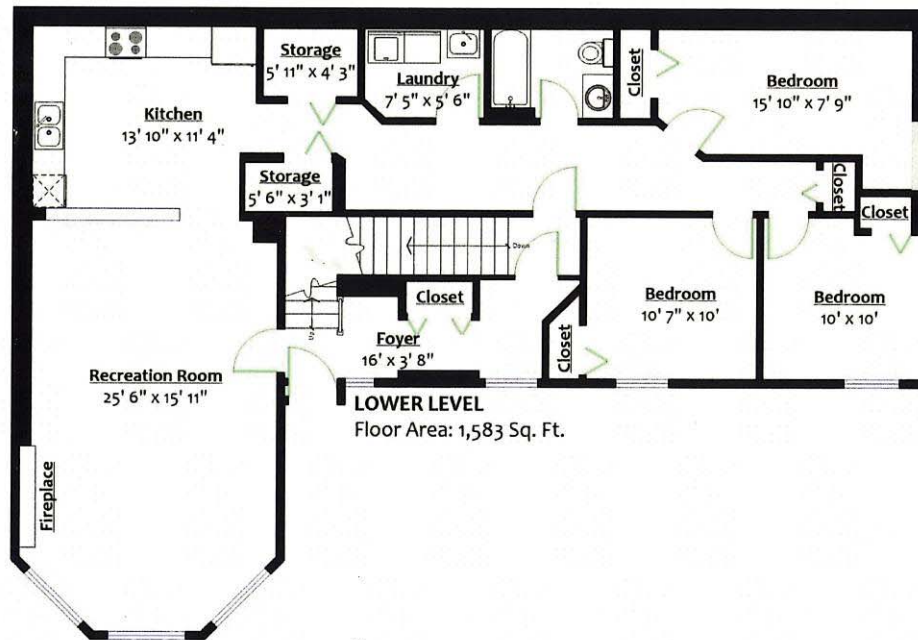

LOWER LEVEL
Floor Area: 1,583 Sq. Ft.

16055 8 Avenue, Surrey, B.C.

Totals**

Main Level:	1,811 sq. ft.
Lower Level:	1,583 sq. ft.
Bottom Level:	239 sq. ft.
Total:	3,633 sq. ft.