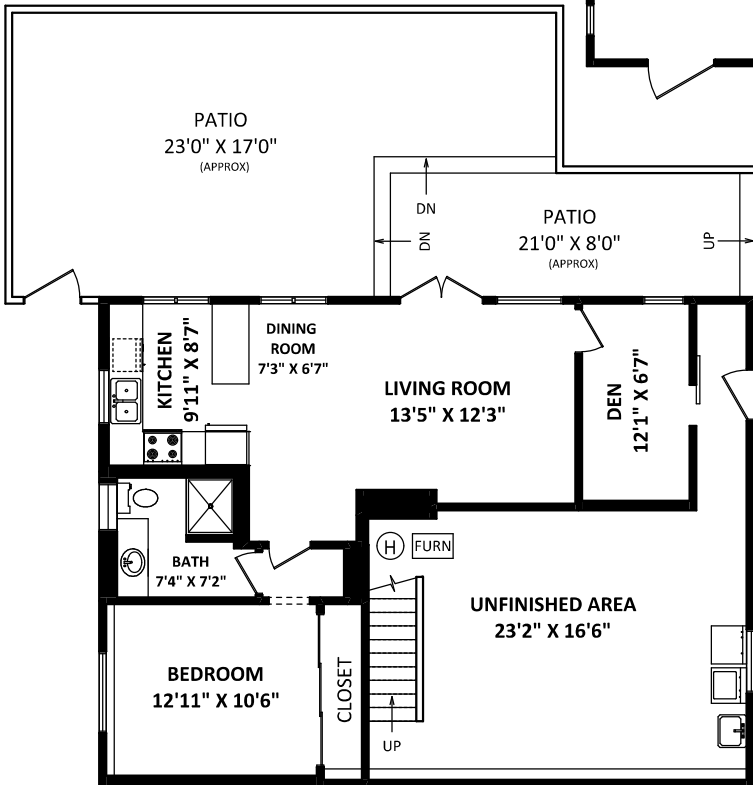

DON EILERS

RE/MAX Masters Realty

Cell: 604-889-9449

don@doneilers.com

www.doneilers.com

TOTAL FINISHED AREA: 2809 SQ.FT.

OTHER AREA(S)

UNFINISHED AREA(S): 450 SQ.FT.*

DECK: 391 SQ.FT.*

PATIO: 704 SQ.FT.*

SHED: 134 SQ.FT.*

UPPER FLOOR: 852 SQ.FT.

LOWER FLOOR:

FINISHED AREA: 758 SQ.FT.

UNFINISHED AREA(S): 450 SQ.FT.*

MAIN FLOOR: 1199 SQ.FT.