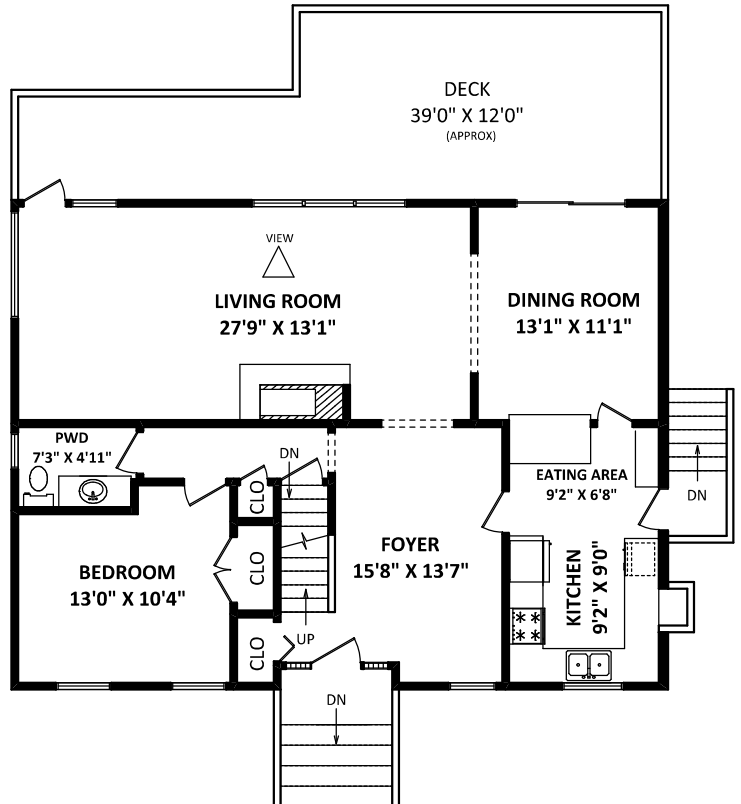

DON EILERS

RE/MAX Masters Realty

Cell: 604-889-9449

don@doneilers.com

www.doneilers.com

TOTAL FINISHED AREA: 2809 SQ.FT.

OTHER AREA(S)

UNFINISHED AREA(S): 450 SQ.FT.*

DECK: 391 SQ.FT.*

PATIO: 704 SQ.FT.*

SHED: 134 SQ.FT.*

UPPER FLOOR: 852 SQ.FT.

LOWER FLOOR:

FINISHED AREA: 758 SQ.FT.

UNFINISHED AREA(S): 450 SQ.FT.*

MAIN FLOOR: 1199 SQ.FT.