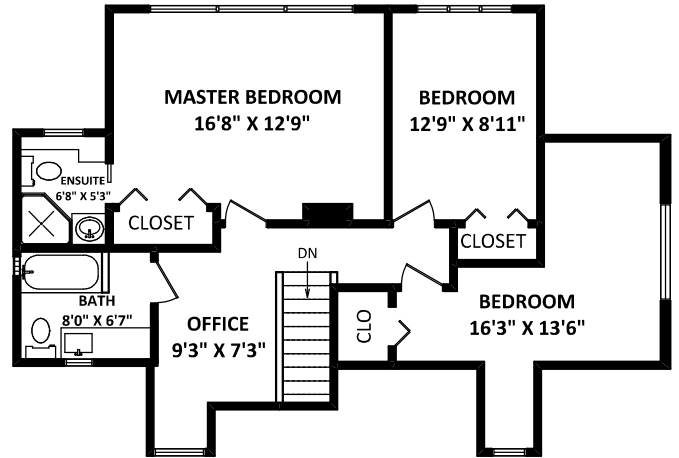

DON EILERS

RE/MAX Masters Realty

Cell: 604-889-9449

don@doneilers.com

www.doneilers.com

TOTAL FINISHED AREA: 2809 SQ.FT.

OTHER AREA(S)

UNFINISHED AREA(S): 450 SQ.FT.*

DECK: 391 SQ.FT.*

PATIO: 704 SQ.FT.*

SHED: 134 SQ.FT.*

UPPER FLOOR: 852 SQ.FT.

LOWER FLOOR:

FINISHED AREA: 758 SQ.FT.

UNFINISHED AREA(S): 450 SQ.FT.*

MAIN FLOOR: 1199 SQ.FT.