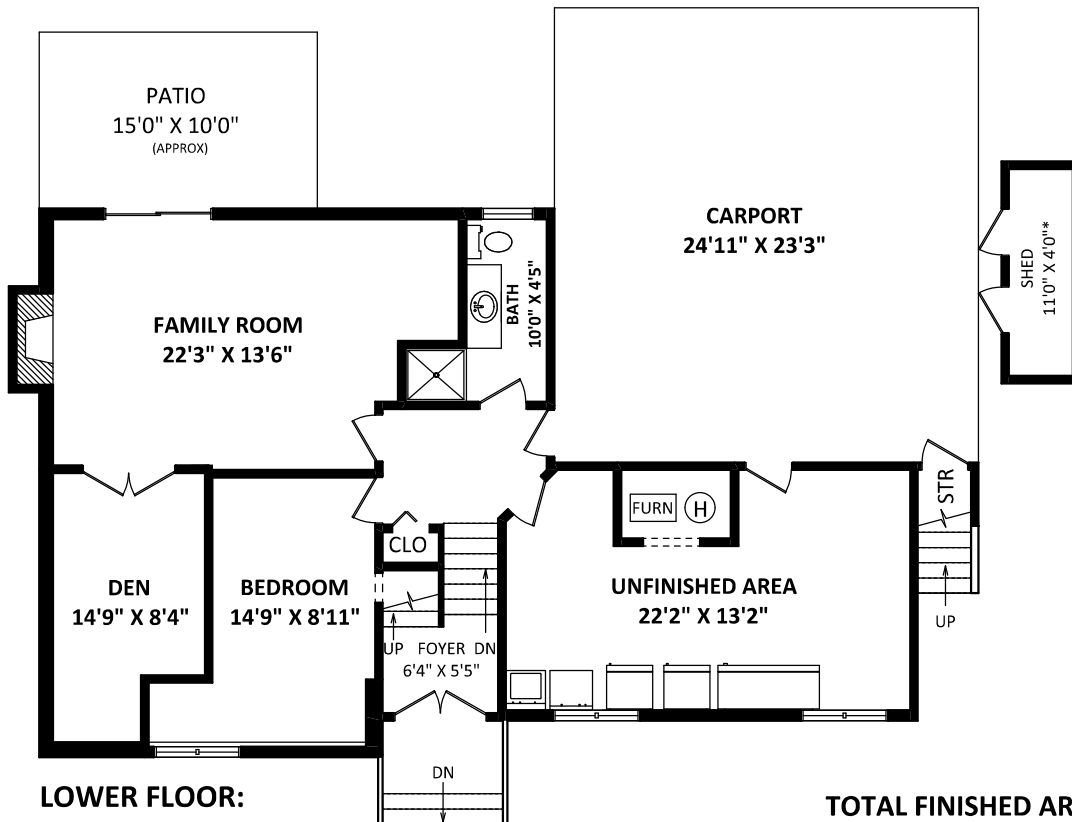

**KIM TAYLOR**

*Royal LePage Sussex*  
Cell: 604-315-2645  
Office: 604-925-2911  
kim@kimtaylorhomes.com  
www.kimtaylorhomes.com

**MAIN FLOOR: 1390 SQ.FT.**

**LOWER FLOOR:**  
**FINISHED AREA: 798 SQ.FT.**  
**UNFINISHED AREA(S): 315 SQ.FT.**

**TOTAL FINISHED AREA: 2188 SQ.FT.**

<i>OTHER AREA(S)</i>	
UNFINISHED AREA(S):	315 SQ.FT.
CARPORT:	579 SQ.FT.
DECK:	389 SQ.FT.*
PATIO:	147 SQ.FT.*
SHED:	53 SQ.FT.*