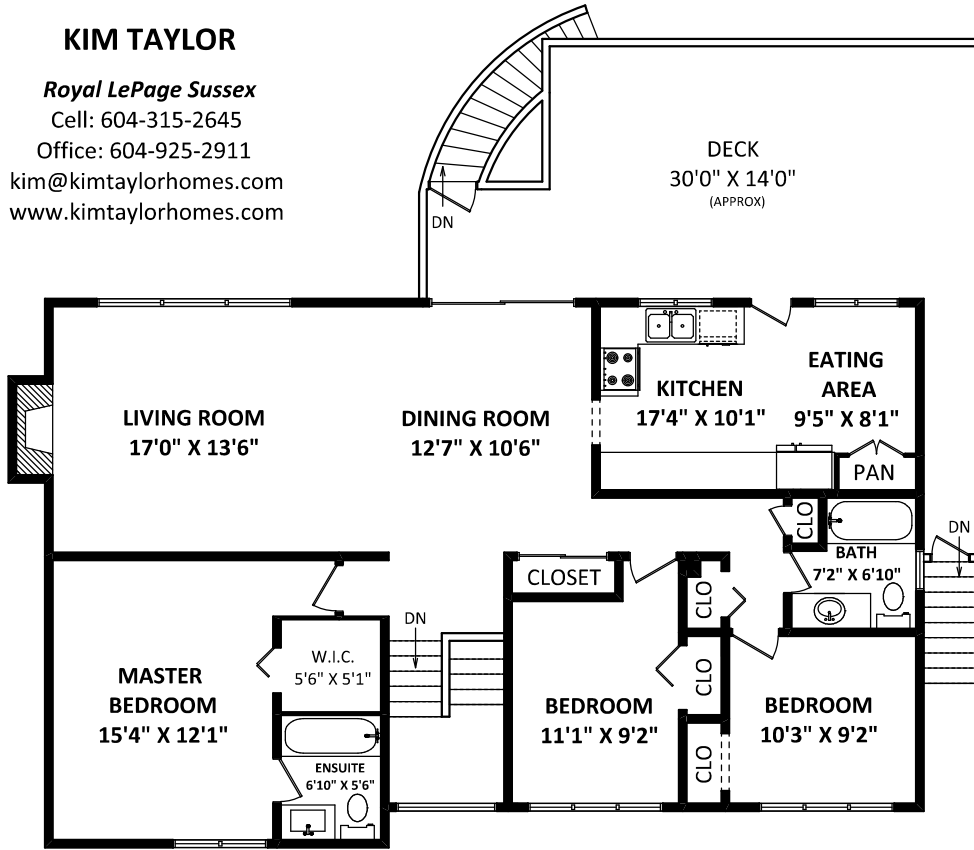

**KIM TAYLOR**

*Royal LePage Sussex*  
Cell: 604-315-2645  
Office: 604-925-2911  
kim@kimtaylorhomes.com  
www.kimtaylorhomes.com

**MAIN FLOOR: 1390 SQ.FT.**

**LOWER FLOOR:**  
**FINISHED AREA: 798 SQ.FT.**  
**UNFINISHED AREA(S): 315 SQ.FT.**

**TOTAL FINISHED AREA: 2188 SQ.FT.**

<i>OTHER AREA(S)</i>	
UNFINISHED AREA(S):	315 SQ.FT.
CARPORT:	579 SQ.FT.
DECK:	389 SQ.FT.*
PATIO:	147 SQ.FT.*
SHED:	53 SQ.FT.*