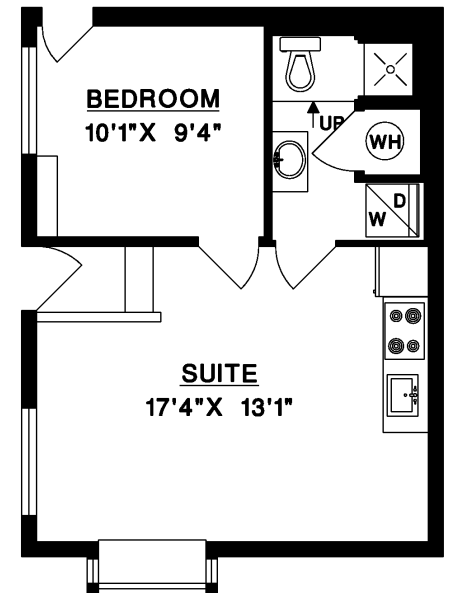

**UPPER FLOOR**

**325 BAYVIEW PLACE  
LIONS BAY**

MAIN FLOOR	1,233 SQ.FT.
UPPER FLOOR	824 SQ.FT.
LOWER FLOOR	464 SQ.FT.
<b>TOTAL</b>	<b>2,521 SQ.FT.</b>
DECK	197 SQ.FT.
SHED	78 SQ.FT.

**MAIN FLOOR**

**LOWER FLOOR**