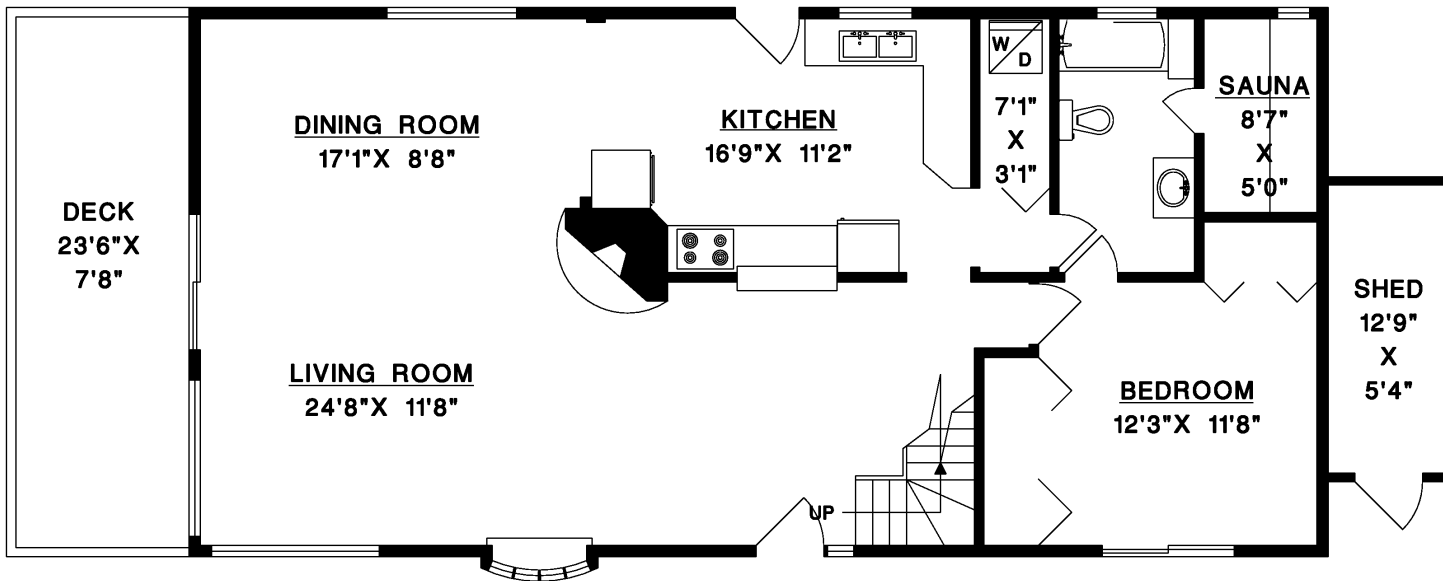

**UPPER FLOOR**

**325 BAYVIEW PLACE  
LIONS BAY**

MAIN FLOOR	1,233 SQ.FT.
UPPER FLOOR	824 SQ.FT.
LOWER FLOOR	464 SQ.FT.
<b>TOTAL</b>	<b>2,521 SQ.FT.</b>
DECK	197 SQ.FT.
SHED	78 SQ.FT.

**MAIN FLOOR**

**LOWER FLOOR**