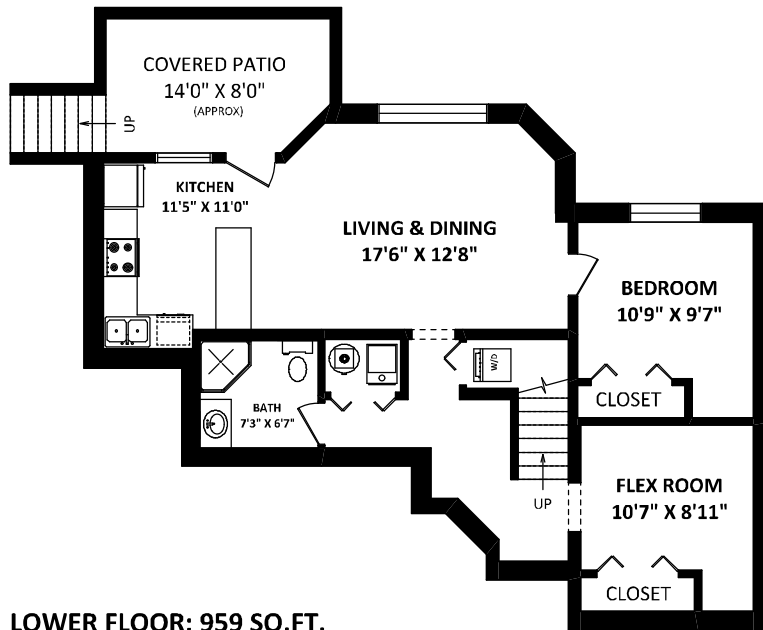

UPPER FLOOR: 935 SQ.FT.

LOWER FLOOR: 959 SQ.FT.

BRENDA EVANS PREC

RE/MAX Little Oak
Phone: 604-859-2341
Cell: 604-807-8882
byevas@gmail.com
www.brendaevas.ca

TOTAL FINISHED AREA: 2883 SQ.FT.

OTHER AREA(S)

GARAGE:	364 SQ.FT.
COVERED DECK:	150 SQ.FT.*
COVERED PATIO:	130 SQ.FT.*

MAIN FLOOR: 989 SQ.FT.