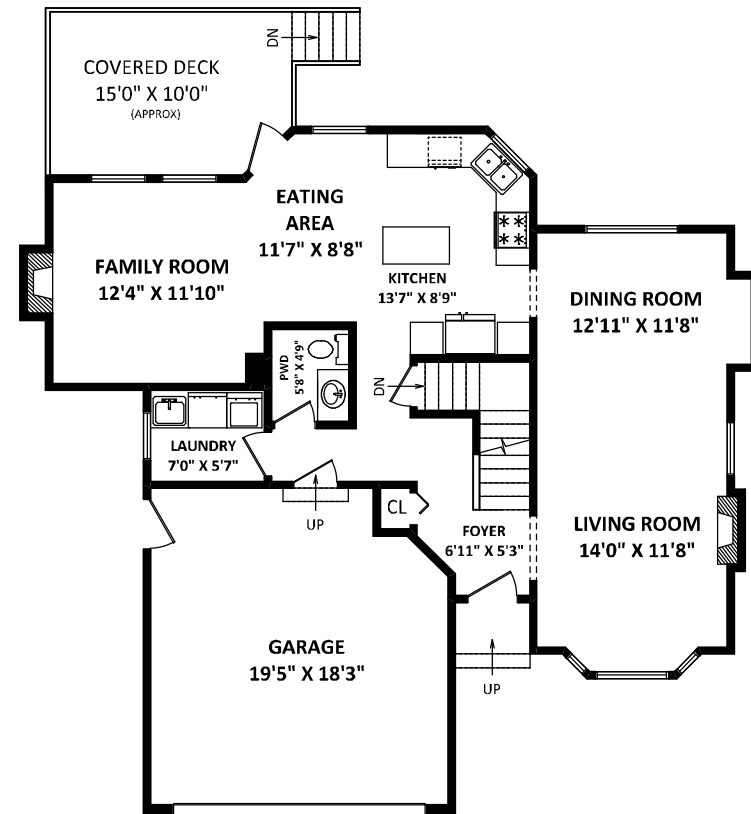

UPPER FLOOR: 935 SQ.FT.

LOWER FLOOR: 959 SQ.FT.

BRENDA EVANS PREC

RE/MAX Little Oak
Phone: 604-859-2341
Cell: 604-807-8882
byevas@gmail.com
www.brendaevas.ca

TOTAL FINISHED AREA: 2883 SQ.FT.

OTHER AREA(S)

GARAGE:	364 SQ.FT.
COVERED DECK:	150 SQ.FT.*
COVERED PATIO:	130 SQ.FT.*

MAIN FLOOR: 989 SQ.FT.