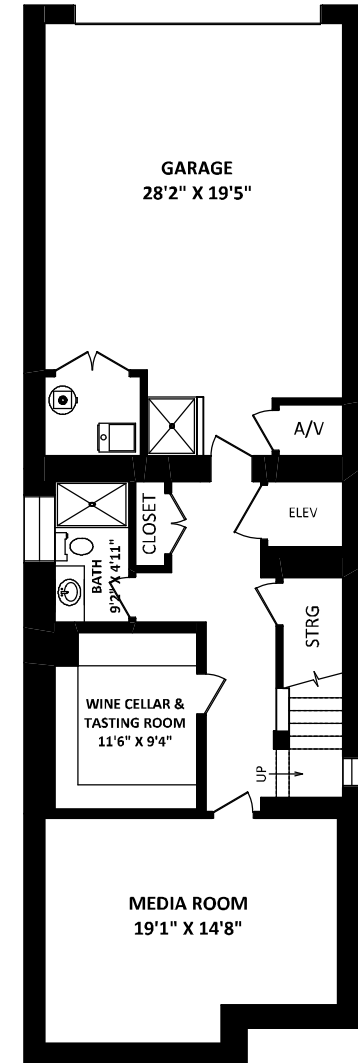

RE/MAX Colonial Pacific Realty
Phone: 604-541-4888
Cell: 778-840-1500
lance@marples.ca

OTHER AREA(S)
GARAGE: 643 SQ.FT.
DECKS: 778 SQ.FT.*

MAIN TOP FLOOR (4): 1145 SQ.FT.

ABOVE (3): 1232 SQ.FT.

BELOW (2): 1347 SQ.FT.

BASEMENT (1): 853 SQ.FT.