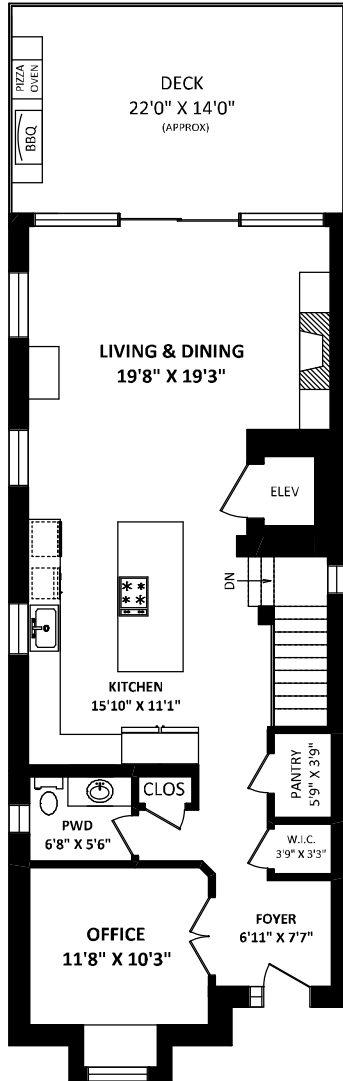

RE/MAX Colonial Pacific Realty
Phone: 604-541-4888
Cell: 778-840-1500
lance@marples.ca

OTHER AREA(S)
GARAGE: 643 SQ.FT.
DECKS: 778 SQ.FT.*

MAIN TOP FLOOR (4): 1145 SQ.FT.

ABOVE (3): 1232 SQ.FT.

BELOW (2): 1347 SQ.FT.

BASEMENT (1): 853 SQ.FT.