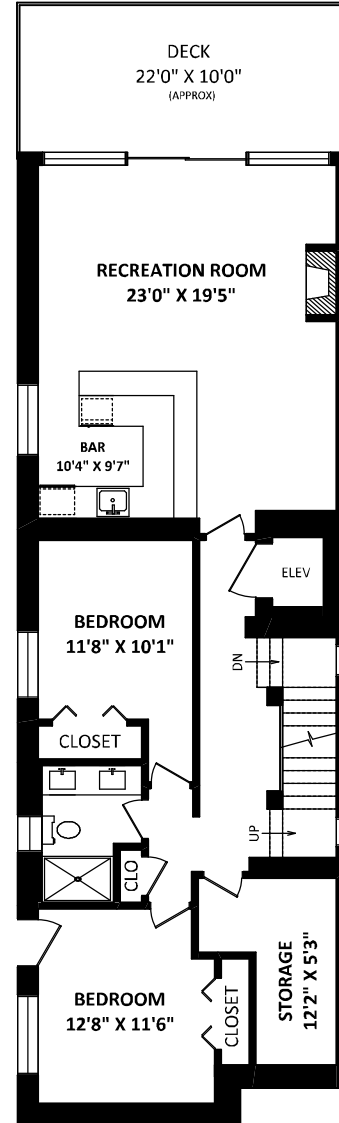

RE/MAX Colonial Pacific Realty
Phone: 604-541-4888
Cell: 778-840-1500
lance@marples.ca

OTHER AREA(S)
GARAGE: 643 SQ.FT.
DECKS: 778 SQ.FT.*

MAIN TOP FLOOR (4): 1145 SQ.FT.

ABOVE (3): 1232 SQ.FT.

BELOW (2): 1347 SQ.FT.

BASEMENT (1): 853 SQ.FT.