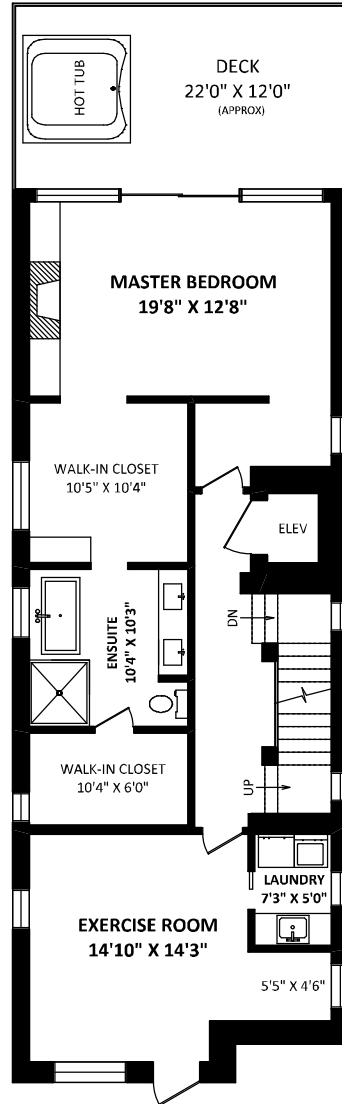

RE/MAX Colonial Pacific Realty
Phone: 604-541-4888
Cell: 778-840-1500
lance@marples.ca

OTHER AREA(S)
GARAGE: 643 SQ.FT.
DECKS: 778 SQ.FT.*

MAIN TOP FLOOR (4): 1145 SQ.FT.

ABOVE (3): 1232 SQ.FT.

BELOW (2): 1347 SQ.FT.

BASEMENT (1): 853 SQ.FT.