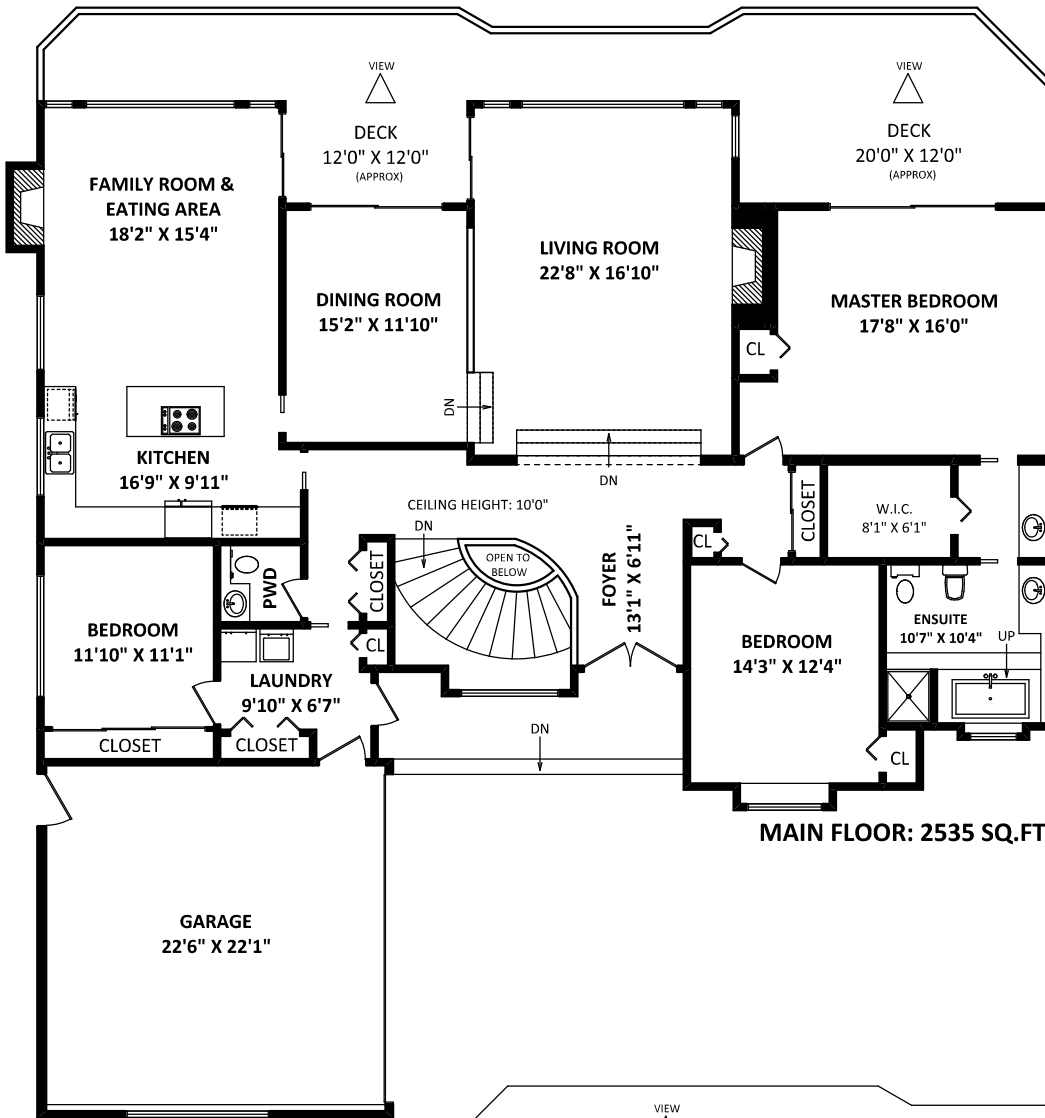

DON EILERS

RE/MAX Masters Realty
Cell: 604-889-9449
don@doneilers.com
www.doneilers.com

MAIN FLOOR: 2535 SQ.FT.

TOTAL FINISHED AREA: 3880 SQ.FT.

OTHER AREA(S)

UNFINISHED AREA(S):	1092 SQ.FT.
GARAGE:	531 SQ.FT.
DECKS:	583 SQ.FT.*
PATIOS:	604 SQ.FT.*

LOWER FLOOR:

FINISHED AREA: 1345 SQ.FT.
UNFINISHED AREA(S): 1092 SQ.FT.