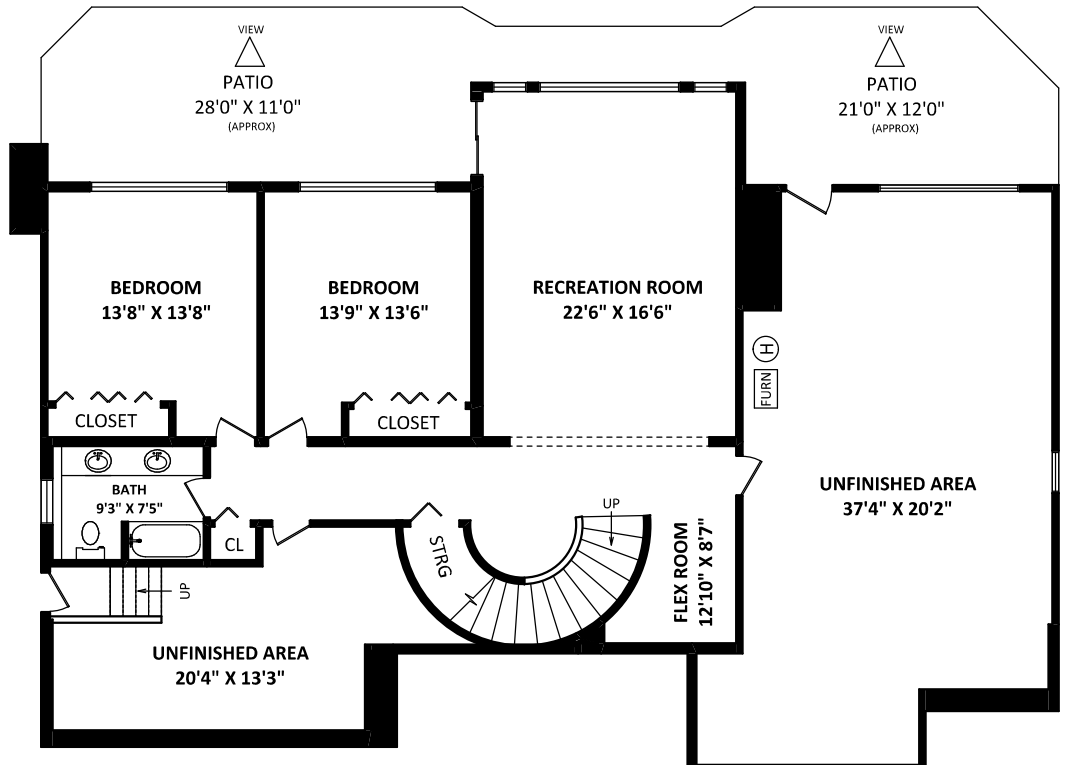

DON EILERS

RE/MAX Masters Realty
Cell: 604-889-9449
don@doneilers.com
www.doneilers.com

MAIN FLOOR: 2535 SQ.FT.

TOTAL FINISHED AREA: 3880 SQ.FT.

OTHER AREA(S)

UNFINISHED AREA(S):	1092 SQ.FT.
GARAGE:	531 SQ.FT.
DECKS:	583 SQ.FT.*
PATIOS:	604 SQ.FT.*

LOWER FLOOR:

FINISHED AREA: 1345 SQ.FT.
UNFINISHED AREA(S): 1092 SQ.FT.