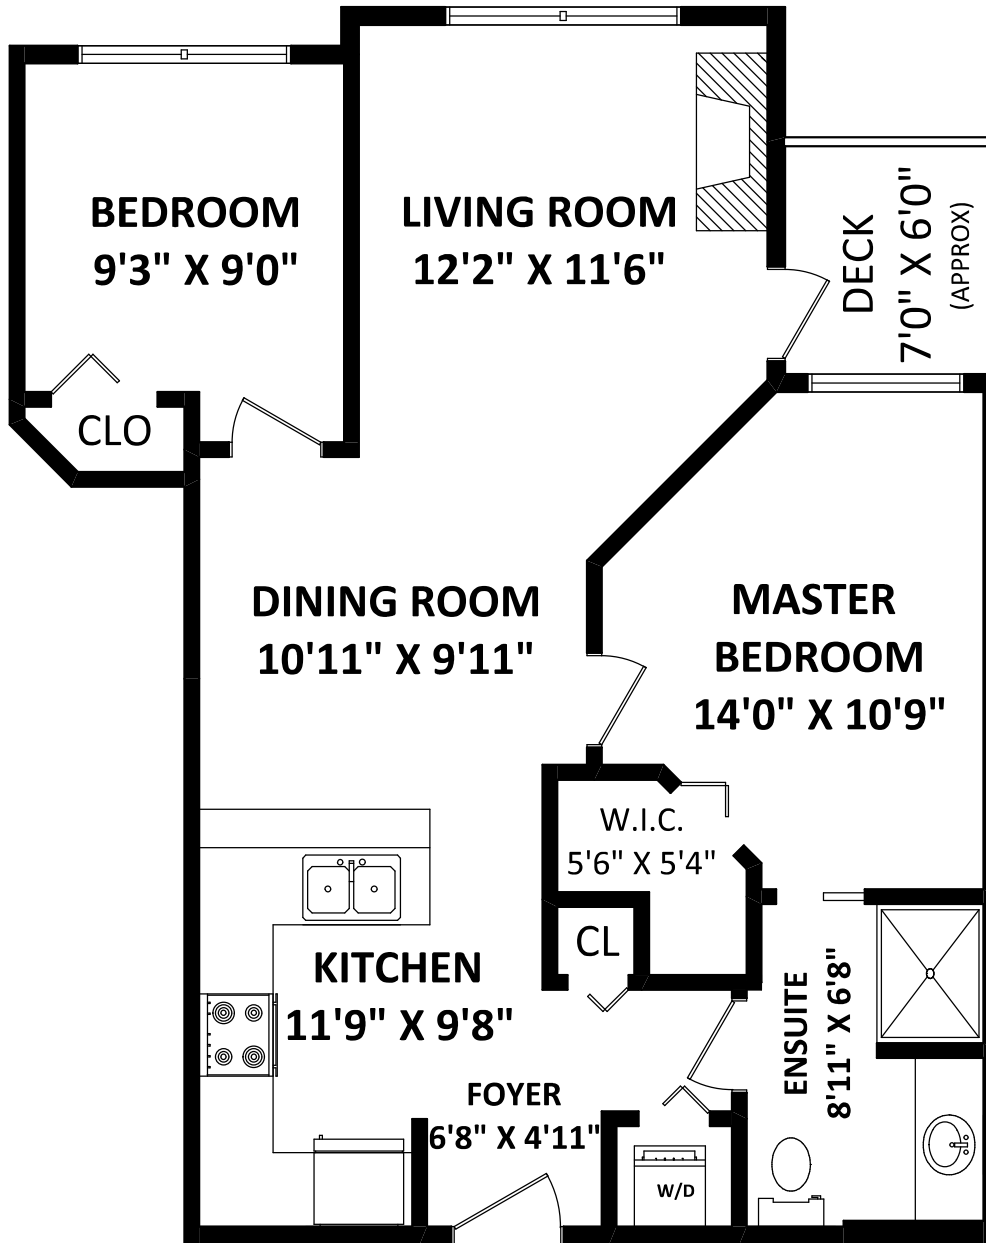

#416 960 Lynn Valley Road,
North Vancouver, BC

DAVID CORRIE

RE/MAX Little Oak Realty

Phone: 604-859-2341

Cell: 604-897-1454

david@davidcorrie.com

www.davidcorrie.com

TOTAL FINISHED AREA: 776 SQ.FT.

OTHER AREA(S)

DECK:

38 SQ.FT.*

DISCLAIMER:

1. MEASUREMENTS ARE FOR PROMOTIONAL USE ONLY & ARE NOT INTENDED FOR CONSTRUCTION USE. ROOM DIMENSIONS ARE APPROXIMATE. MEASUREMENTS & CALCULATIONS FOR FINISHED AREAS ARE E&O INSURED.
 2. FINISHED AREAS ARE ENCLOSED AREAS IN A HOUSE THAT ARE SUITABLE FOR YEAR-ROUND USE, EMBODYING WALLS, FLOORS, AND CEILINGS THAT ARE SIMILAR TO THE REST OF THE HOUSE. (ANSI Z765-2003)
 3. THIS FLOOR PLAN MAY ONLY BE REPRODUCED WITH PERMISSION OF THE REALTOR(S) ON THIS FLOOR PLAN.
- * ANY MEASUREMENT WITH AN ASTERISK (*) OR (APPROX) ARE APPROXIMATE AND FOR ILLUSTRATION PURPOSES ONLY AND ARE NOT E&O INSURED.

FLOOR PLAN BY:

[MAY 3, 2017]

TEL: 604-575-1244

www.seevirtual360.com