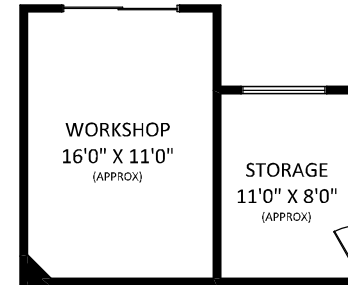

**KIM TAYLOR**

*Royal LePage Sussex*

Cell: 604-315-2645

Office: 604-926-6011

kim@kimtaylorhomes.com

www.kimtaylorhomes.com

**TOTAL FINISHED AREA: 2774 SQ.FT.**

*OTHER AREA(S)*

GUEST HOUSE: 314 SQ.FT.\*

DECK: 580 SQ.FT.\*

WORKSHOP: 210 SQ.FT.\*

STORAGE: 106 SQ.FT.\*

**5727 Bluebell Drive,  
West Vancouver, BC**

**GUEST HOUSE UPPER FLOOR**

**GUEST HOUSE MAIN FLOOR: 314 SQ.FT.**

**MAIN FLOOR: 1338 SQ.FT.**

**LOWER FLOOR: 1436 SQ.FT.**