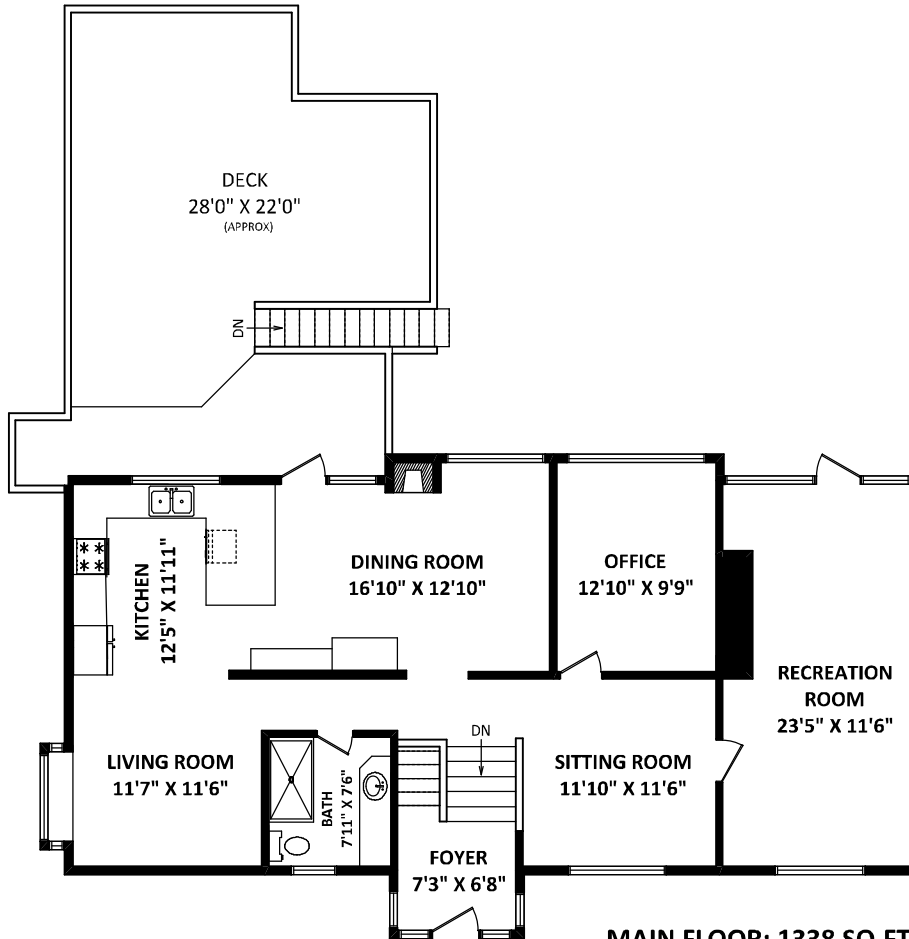

**KIM TAYLOR**

*Royal LePage Sussex*

Cell: 604-315-2645

Office: 604-926-6011

kim@kimtaylorhomes.com

www.kimtaylorhomes.com

**TOTAL FINISHED AREA: 2774 SQ.FT.**

*OTHER AREA(S)*

GUEST HOUSE: 314 SQ.FT.\*

DECK: 580 SQ.FT.\*

WORKSHOP: 210 SQ.FT.\*

STORAGE: 106 SQ.FT.\*

**5727 Bluebell Drive,  
West Vancouver, BC**

**GUEST HOUSE UPPER FLOOR**

**GUEST HOUSE MAIN FLOOR: 314 SQ.FT.**

**MAIN FLOOR: 1338 SQ.FT.**

**LOWER FLOOR: 1436 SQ.FT.**