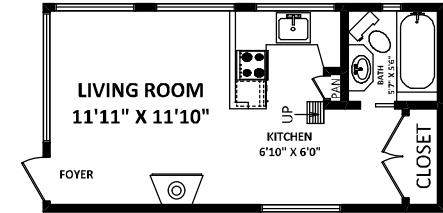

**KIM TAYLOR**

*Royal LePage Sussex*

Cell: 604-315-2645

Office: 604-926-6011

kim@kimtaylorhomes.com

www.kimtaylorhomes.com

**TOTAL FINISHED AREA: 2774 SQ.FT.**

*OTHER AREA(S)*

GUEST HOUSE: 314 SQ.FT.\*

DECK: 580 SQ.FT.\*

WORKSHOP: 210 SQ.FT.\*

STORAGE: 106 SQ.FT.\*

**5727 Bluebell Drive,  
West Vancouver, BC**

**GUEST HOUSE UPPER FLOOR**

**GUEST HOUSE MAIN FLOOR: 314 SQ.FT.**

**MAIN FLOOR: 1338 SQ.FT.**

**LOWER FLOOR: 1436 SQ.FT.**