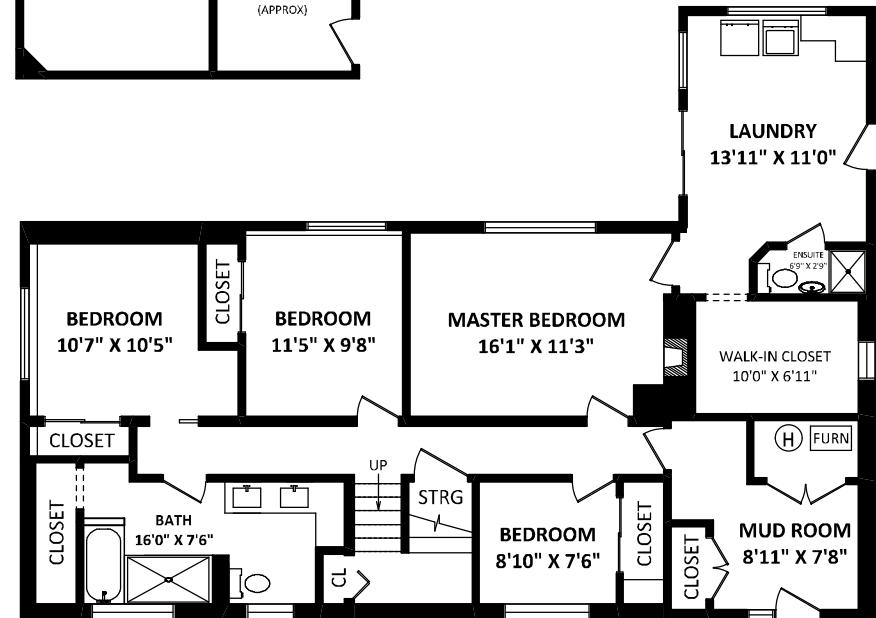

**KIM TAYLOR**

*Royal LePage Sussex*

Cell: 604-315-2645

Office: 604-926-6011

kim@kimtaylorhomes.com

www.kimtaylorhomes.com

**TOTAL FINISHED AREA: 2774 SQ.FT.**

*OTHER AREA(S)*

GUEST HOUSE: 314 SQ.FT.\*

DECK: 580 SQ.FT.\*

WORKSHOP: 210 SQ.FT.\*

STORAGE: 106 SQ.FT.\*

**5727 Bluebell Drive,  
West Vancouver, BC**

**GUEST HOUSE UPPER FLOOR**

**GUEST HOUSE MAIN FLOOR: 314 SQ.FT.**

**MAIN FLOOR: 1338 SQ.FT.**

**LOWER FLOOR: 1436 SQ.FT.**