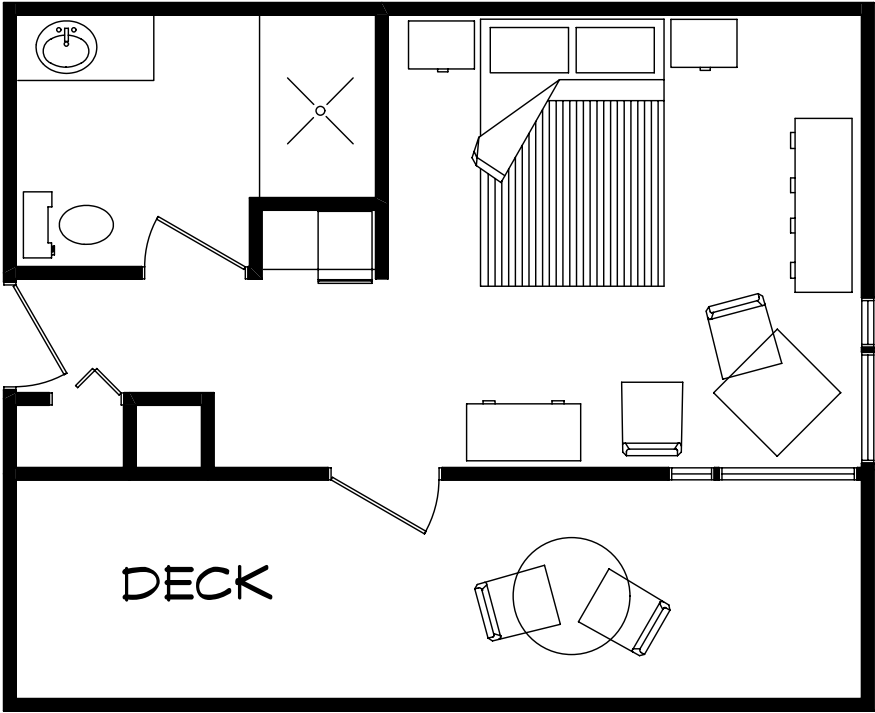

209

ONE BEDROOM SUITE
NEW LODGE - GROUND FLOOR
538 SQUARE FEET

210

ONE BEDROOM SUITE
NEW LODGE - GROUND FLOOR
551 SQUARE FEET

211

ONE BEDROOM SUITE
NEW LODGE - GROUND FLOOR
512 SQUARE FEET

212
STANDARD ROOM
NEW LODGE - TOP FLOOR
316 SQUARE FEET

213

JUNIOR ROOM
NEW LODGE - FIRST FLOOR
231 SQUARE FEET

214

JUNIOR ROOM
NEW LODGE - FIRST FLOOR
222 SQUARE FEET