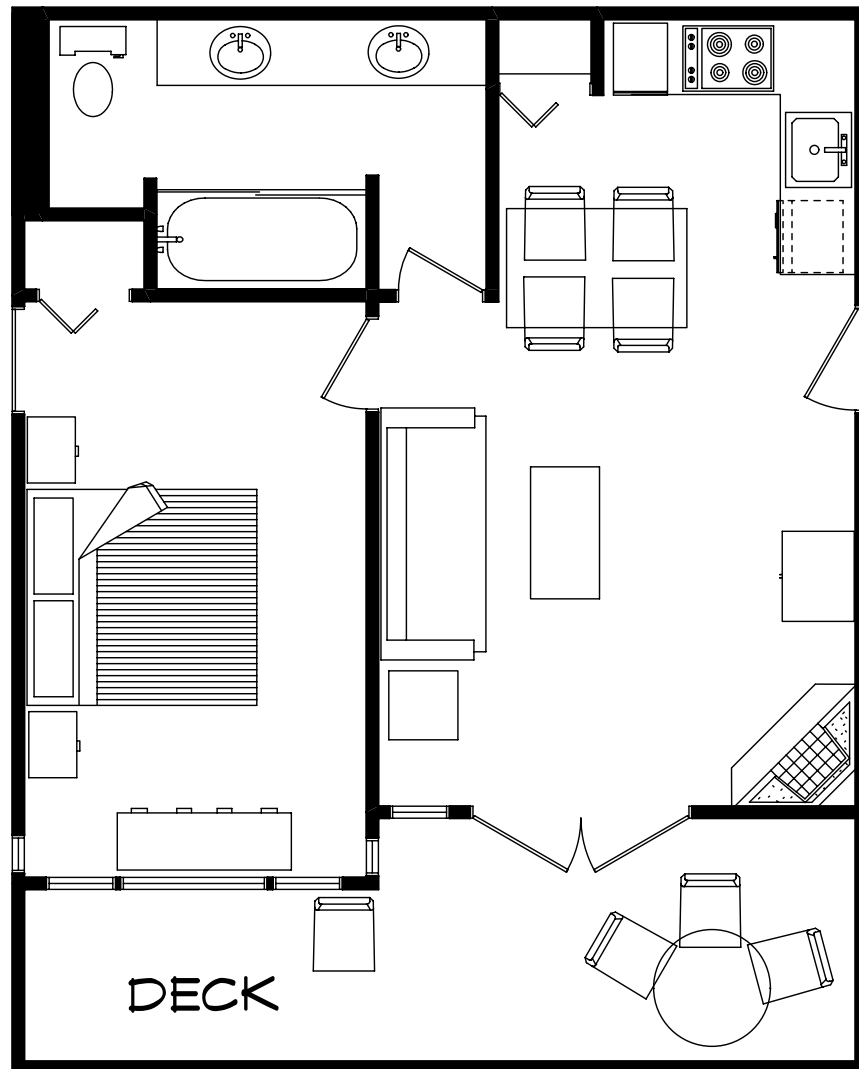

202

ONE BEDROOM SUITE
ORIGINAL LODGE - FIRST FLOOR
440 SQUARE FEET

203

ONE BEDROOM SUITE
ORIGINAL LODGE - FIRST FLOOR
436 SQUARE FEET

204
TWO BEDROOM JUNIOR SUITE
ORIGINAL LODGE - GARDEN LEVEL
437 SQUARE FEET

205

TWO BEDROOM COTTAGE
916 SQUARE FEET

206

EXECUTIVE PENTHOUSE
NEW LODGE - TOP FLOOR
721 SQUARE FEET

207

ONE BEDROOM SUITE
NEW LODGE - FIRST FLOOR
538 SQUARE FEET

208
ONE BEDROOM SUITE
NEW LODGE - FIRST FLOOR
551 SQUARE FEET

209

ONE BEDROOM SUITE
NEW LODGE - GROUND FLOOR
538 SQUARE FEET

210

ONE BEDROOM SUITE
NEW LODGE - GROUND FLOOR
551 SQUARE FEET

211

ONE BEDROOM SUITE
NEW LODGE - GROUND FLOOR
512 SQUARE FEET

212
STANDARD ROOM
NEW LODGE - TOP FLOOR
316 SQUARE FEET

213

JUNIOR ROOM
NEW LODGE - FIRST FLOOR
231 SQUARE FEET

214

JUNIOR ROOM
NEW LODGE - FIRST FLOOR
222 SQUARE FEET