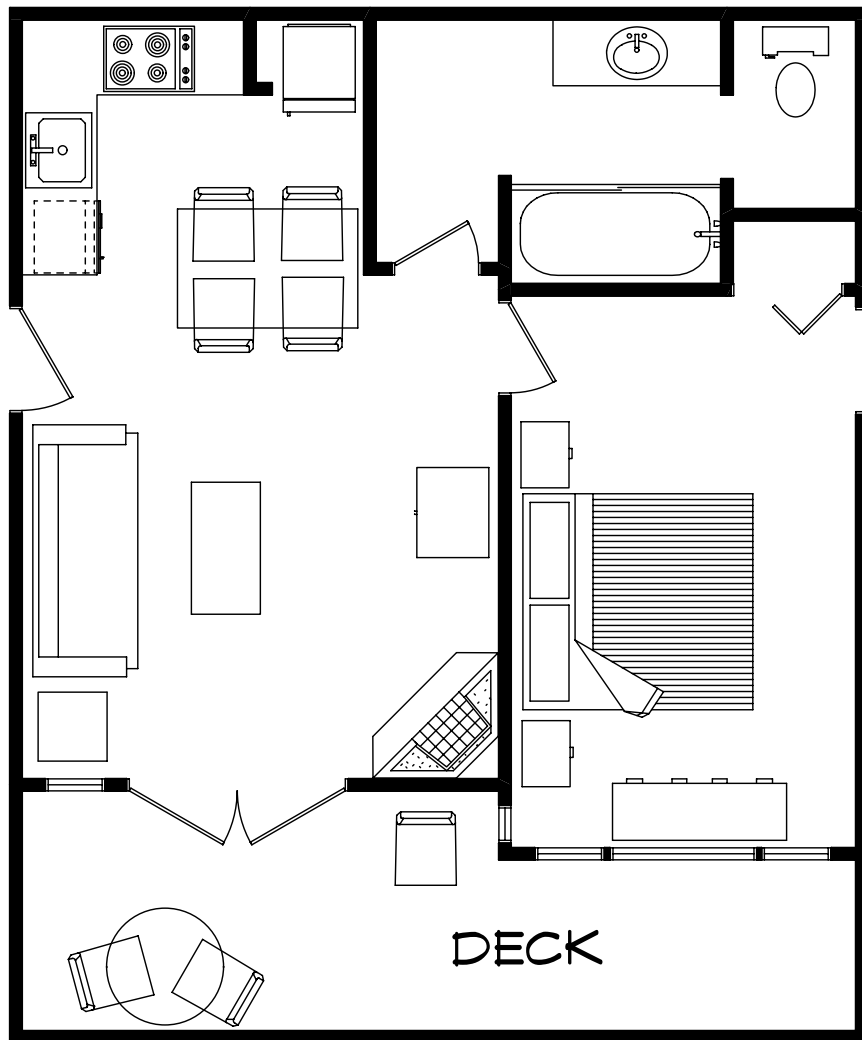

202

ONE BEDROOM SUITE
ORIGINAL LODGE - FIRST FLOOR
440 SQUARE FEET

203

ONE BEDROOM SUITE
ORIGINAL LODGE - FIRST FLOOR
436 SQUARE FEET

204
TWO BEDROOM JUNIOR SUITE
ORIGINAL LODGE - GARDEN LEVEL
437 SQUARE FEET

205

TWO BEDROOM COTTAGE
916 SQUARE FEET

206

EXECUTIVE PENTHOUSE
NEW LODGE - TOP FLOOR
721 SQUARE FEET

207

ONE BEDROOM SUITE
NEW LODGE - FIRST FLOOR
538 SQUARE FEET

208
ONE BEDROOM SUITE
NEW LODGE - FIRST FLOOR
551 SQUARE FEET

209

ONE BEDROOM SUITE
NEW LODGE - GROUND FLOOR
538 SQUARE FEET

210

ONE BEDROOM SUITE
NEW LODGE - GROUND FLOOR
551 SQUARE FEET

211

ONE BEDROOM SUITE
NEW LODGE - GROUND FLOOR
512 SQUARE FEET

212
STANDARD ROOM
NEW LODGE - TOP FLOOR
316 SQUARE FEET

213

JUNIOR ROOM
NEW LODGE - FIRST FLOOR
231 SQUARE FEET

214

JUNIOR ROOM
NEW LODGE - FIRST FLOOR
222 SQUARE FEET