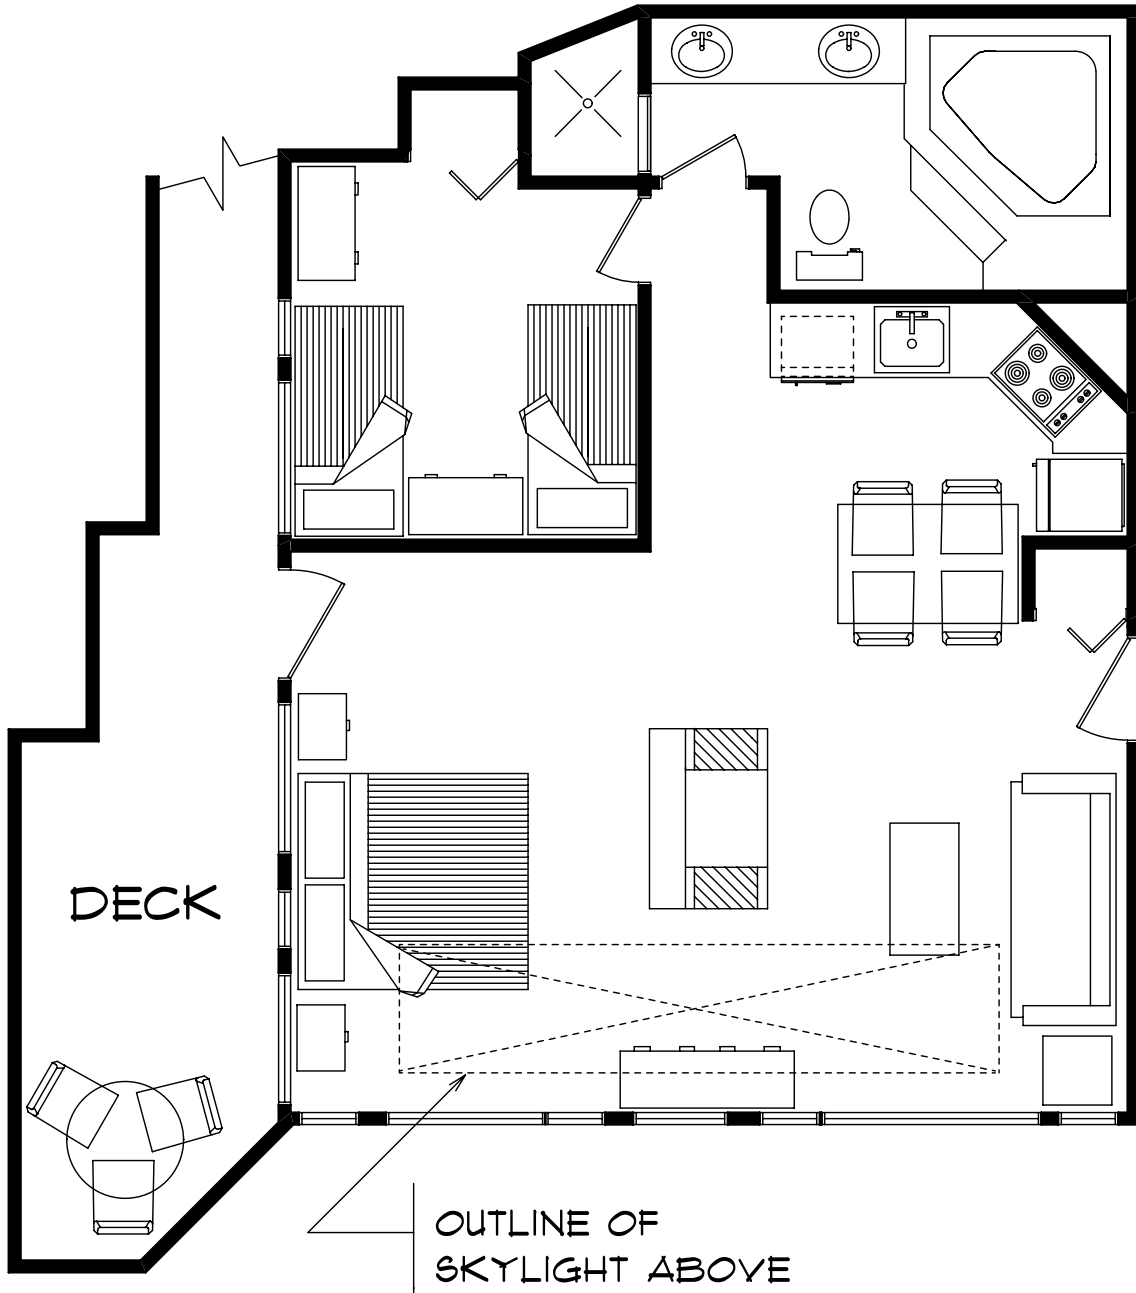

202

ONE BEDROOM SUITE
ORIGINAL LODGE - FIRST FLOOR
440 SQUARE FEET

203

ONE BEDROOM SUITE
ORIGINAL LODGE - FIRST FLOOR
436 SQUARE FEET

204
TWO BEDROOM JUNIOR SUITE
ORIGINAL LODGE - GARDEN LEVEL
437 SQUARE FEET

205

TWO BEDROOM COTTAGE
916 SQUARE FEET

206

EXECUTIVE PENTHOUSE
NEW LODGE - TOP FLOOR
721 SQUARE FEET

207

ONE BEDROOM SUITE
NEW LODGE - FIRST FLOOR
538 SQUARE FEET

208
ONE BEDROOM SUITE
NEW LODGE - FIRST FLOOR
551 SQUARE FEET

209

ONE BEDROOM SUITE
NEW LODGE - GROUND FLOOR
538 SQUARE FEET

210

ONE BEDROOM SUITE
NEW LODGE - GROUND FLOOR
551 SQUARE FEET

211

ONE BEDROOM SUITE
NEW LODGE - GROUND FLOOR
512 SQUARE FEET

212
STANDARD ROOM
NEW LODGE - TOP FLOOR
316 SQUARE FEET

213

JUNIOR ROOM
NEW LODGE - FIRST FLOOR
231 SQUARE FEET

214

JUNIOR ROOM
NEW LODGE - FIRST FLOOR
222 SQUARE FEET