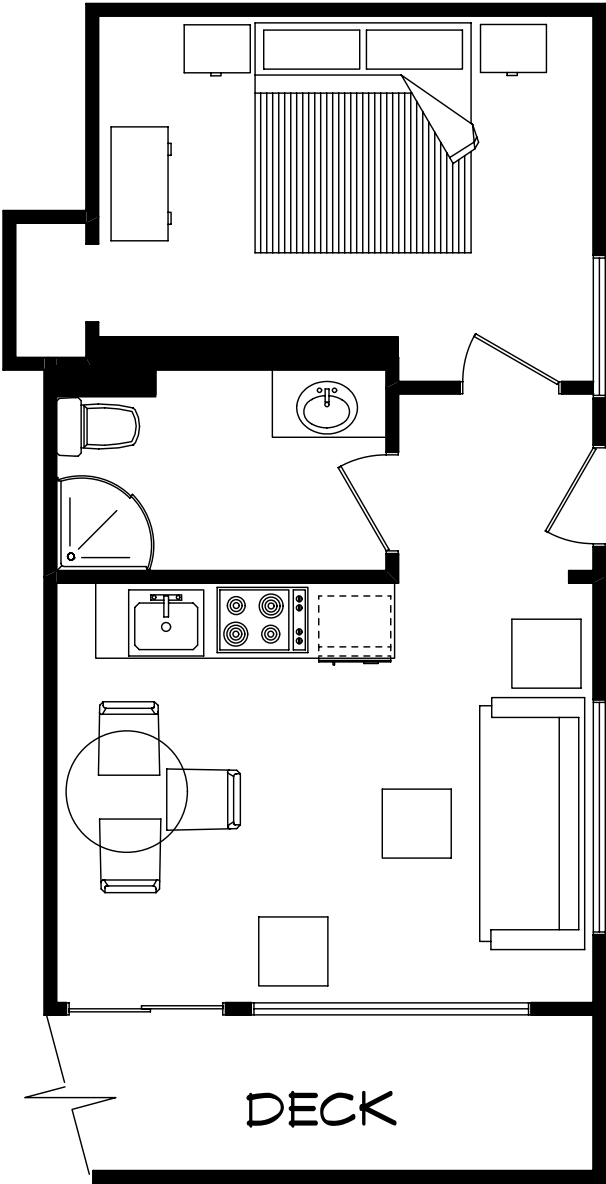

202

ONE BEDROOM SUITE
ORIGINAL LODGE - FIRST FLOOR
440 SQUARE FEET

203

ONE BEDROOM SUITE
ORIGINAL LODGE - FIRST FLOOR
436 SQUARE FEET

204
TWO BEDROOM JUNIOR SUITE
ORIGINAL LODGE - GARDEN LEVEL
437 SQUARE FEET

205

TWO BEDROOM COTTAGE
916 SQUARE FEET

206

EXECUTIVE PENTHOUSE
NEW LODGE - TOP FLOOR
721 SQUARE FEET

207

ONE BEDROOM SUITE
NEW LODGE - FIRST FLOOR
538 SQUARE FEET

208
ONE BEDROOM SUITE
NEW LODGE - FIRST FLOOR
551 SQUARE FEET

209

ONE BEDROOM SUITE
NEW LODGE - GROUND FLOOR
538 SQUARE FEET

210

ONE BEDROOM SUITE
NEW LODGE - GROUND FLOOR
551 SQUARE FEET

211

ONE BEDROOM SUITE
NEW LODGE - GROUND FLOOR
512 SQUARE FEET

212
STANDARD ROOM
NEW LODGE - TOP FLOOR
316 SQUARE FEET

213

JUNIOR ROOM
NEW LODGE - FIRST FLOOR
231 SQUARE FEET

214

JUNIOR ROOM
NEW LODGE - FIRST FLOOR
222 SQUARE FEET