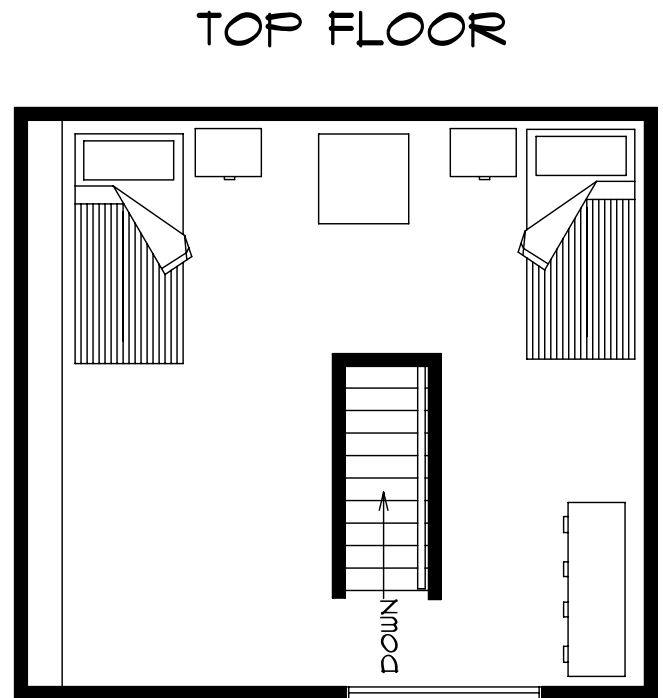

202

ONE BEDROOM SUITE
ORIGINAL LODGE - FIRST FLOOR
440 SQUARE FEET

203

ONE BEDROOM SUITE
ORIGINAL LODGE - FIRST FLOOR
436 SQUARE FEET

204
TWO BEDROOM JUNIOR SUITE
ORIGINAL LODGE - GARDEN LEVEL
437 SQUARE FEET

205

TWO BEDROOM COTTAGE
916 SQUARE FEET

206

EXECUTIVE PENTHOUSE
NEW LODGE - TOP FLOOR
721 SQUARE FEET

207

ONE BEDROOM SUITE
NEW LODGE - FIRST FLOOR
538 SQUARE FEET

208
ONE BEDROOM SUITE
NEW LODGE - FIRST FLOOR
551 SQUARE FEET

209

ONE BEDROOM SUITE
NEW LODGE - GROUND FLOOR
538 SQUARE FEET

210

ONE BEDROOM SUITE
NEW LODGE - GROUND FLOOR
551 SQUARE FEET

211

ONE BEDROOM SUITE
NEW LODGE - GROUND FLOOR
512 SQUARE FEET

212
STANDARD ROOM
NEW LODGE - TOP FLOOR
316 SQUARE FEET

213

JUNIOR ROOM
NEW LODGE - FIRST FLOOR
231 SQUARE FEET

214

JUNIOR ROOM
NEW LODGE - FIRST FLOOR
222 SQUARE FEET