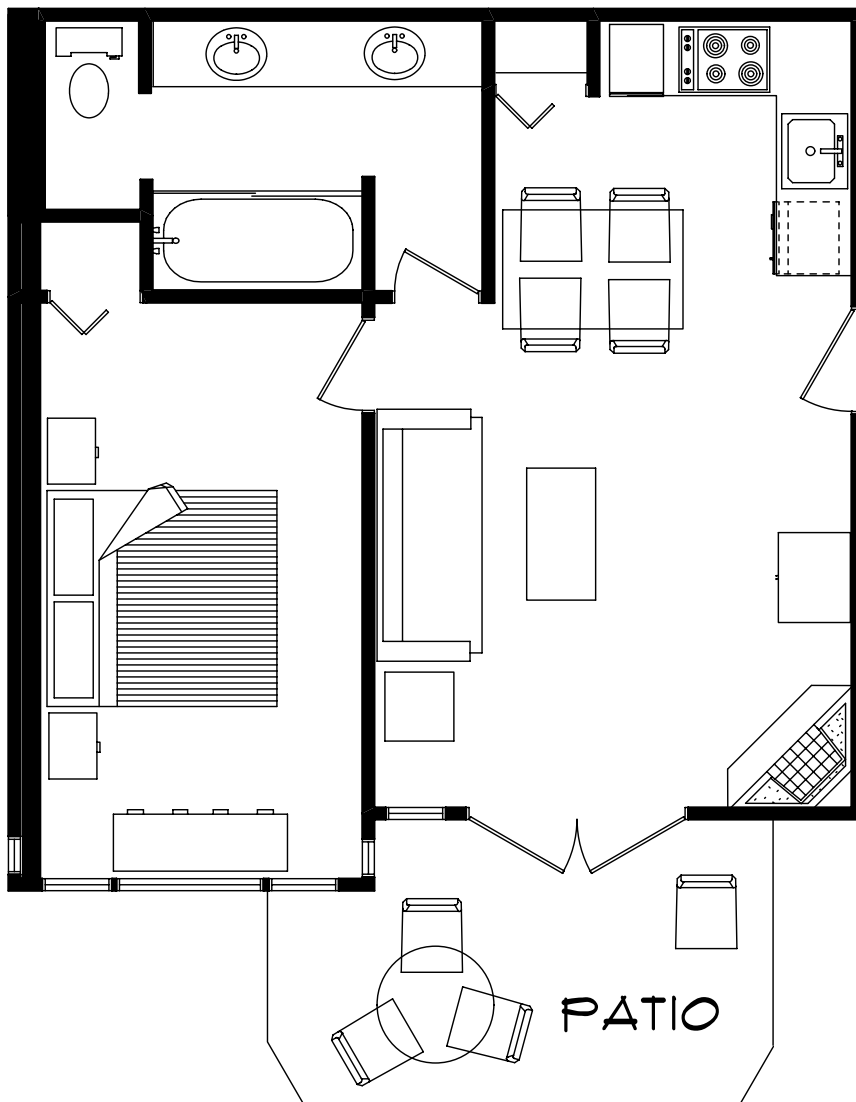

202

ONE BEDROOM SUITE
ORIGINAL LODGE - FIRST FLOOR
440 SQUARE FEET

203

ONE BEDROOM SUITE
ORIGINAL LODGE - FIRST FLOOR
436 SQUARE FEET

204
TWO BEDROOM JUNIOR SUITE
ORIGINAL LODGE - GARDEN LEVEL
437 SQUARE FEET

205

TWO BEDROOM COTTAGE
916 SQUARE FEET

206

EXECUTIVE PENTHOUSE
NEW LODGE - TOP FLOOR
721 SQUARE FEET

207

ONE BEDROOM SUITE
NEW LODGE - FIRST FLOOR
538 SQUARE FEET

208
ONE BEDROOM SUITE
NEW LODGE - FIRST FLOOR
551 SQUARE FEET

209

ONE BEDROOM SUITE
NEW LODGE - GROUND FLOOR
538 SQUARE FEET

210

ONE BEDROOM SUITE
NEW LODGE - GROUND FLOOR
551 SQUARE FEET

211

ONE BEDROOM SUITE
NEW LODGE - GROUND FLOOR
512 SQUARE FEET

212
STANDARD ROOM
NEW LODGE - TOP FLOOR
316 SQUARE FEET

213

JUNIOR ROOM
NEW LODGE - FIRST FLOOR
231 SQUARE FEET

214

JUNIOR ROOM
NEW LODGE - FIRST FLOOR
222 SQUARE FEET