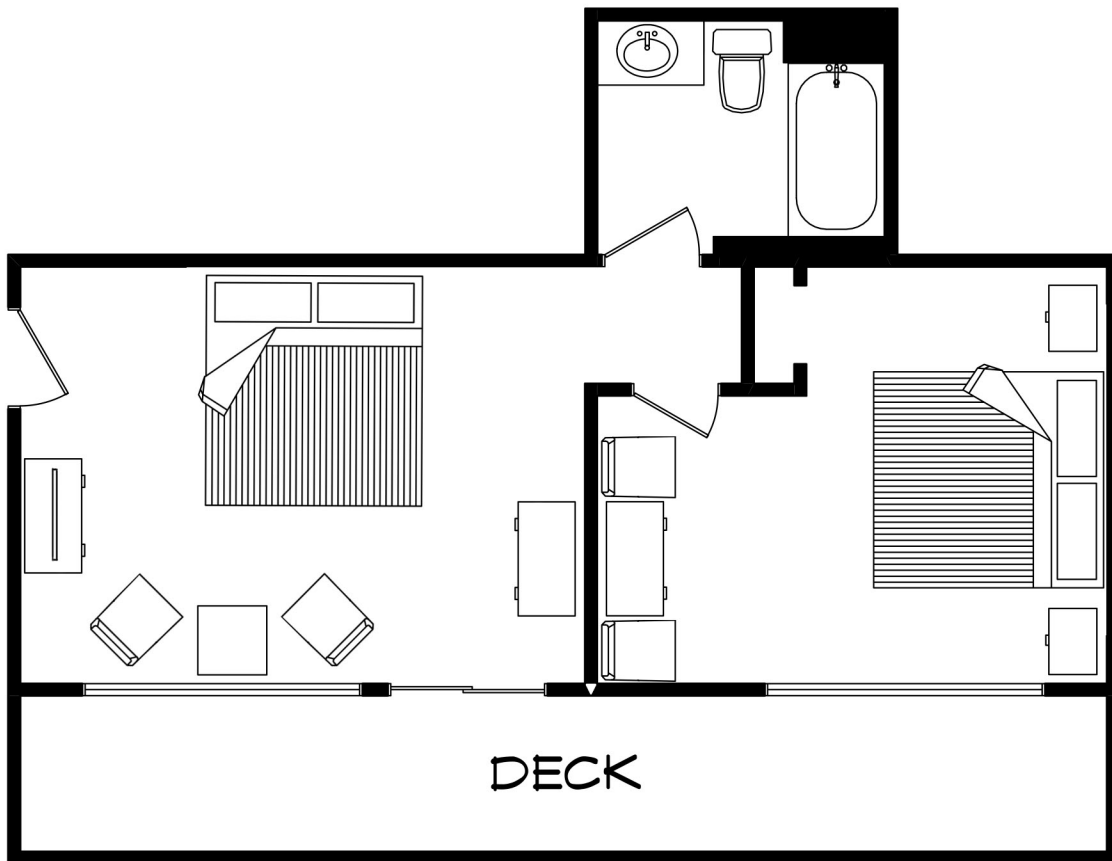

202

ONE BEDROOM SUITE
ORIGINAL LODGE - FIRST FLOOR
440 SQUARE FEET

203

ONE BEDROOM SUITE
ORIGINAL LODGE - FIRST FLOOR
436 SQUARE FEET

204
TWO BEDROOM JUNIOR SUITE
ORIGINAL LODGE - GARDEN LEVEL
437 SQUARE FEET

205

TWO BEDROOM COTTAGE
916 SQUARE FEET

206

EXECUTIVE PENTHOUSE
NEW LODGE - TOP FLOOR
721 SQUARE FEET

207

ONE BEDROOM SUITE
NEW LODGE - FIRST FLOOR
538 SQUARE FEET

208
ONE BEDROOM SUITE
NEW LODGE - FIRST FLOOR
551 SQUARE FEET

209

ONE BEDROOM SUITE
NEW LODGE - GROUND FLOOR
538 SQUARE FEET

210

ONE BEDROOM SUITE
NEW LODGE - GROUND FLOOR
551 SQUARE FEET

211

ONE BEDROOM SUITE
NEW LODGE - GROUND FLOOR
512 SQUARE FEET

212
STANDARD ROOM
NEW LODGE - TOP FLOOR
316 SQUARE FEET

213

JUNIOR ROOM
NEW LODGE - FIRST FLOOR
231 SQUARE FEET

214

JUNIOR ROOM
NEW LODGE - FIRST FLOOR
222 SQUARE FEET