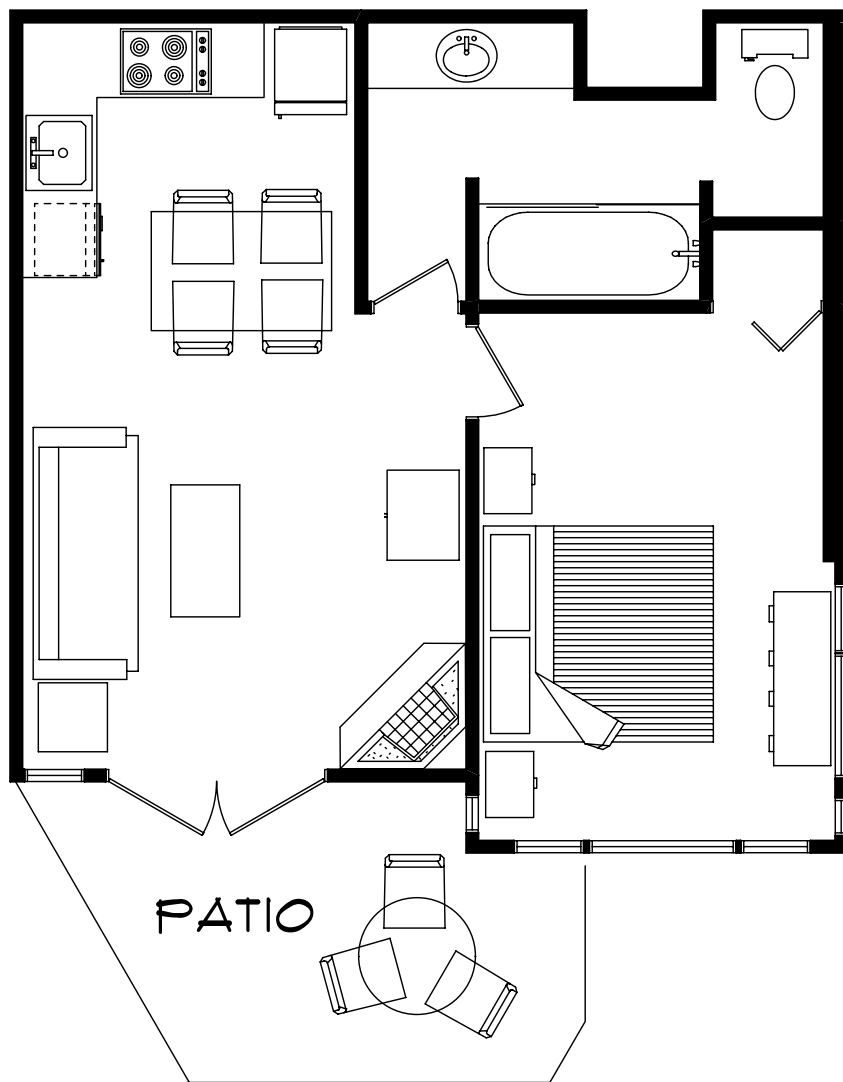

202

ONE BEDROOM SUITE
ORIGINAL LODGE - FIRST FLOOR
440 SQUARE FEET

203

ONE BEDROOM SUITE
ORIGINAL LODGE - FIRST FLOOR
436 SQUARE FEET

204
TWO BEDROOM JUNIOR SUITE
ORIGINAL LODGE - GARDEN LEVEL
437 SQUARE FEET

205

TWO BEDROOM COTTAGE
916 SQUARE FEET

206

EXECUTIVE PENTHOUSE
NEW LODGE - TOP FLOOR
721 SQUARE FEET

207

ONE BEDROOM SUITE
NEW LODGE - FIRST FLOOR
538 SQUARE FEET

208
ONE BEDROOM SUITE
NEW LODGE - FIRST FLOOR
551 SQUARE FEET

209

ONE BEDROOM SUITE
NEW LODGE - GROUND FLOOR
538 SQUARE FEET

210

ONE BEDROOM SUITE
NEW LODGE - GROUND FLOOR
551 SQUARE FEET

211

ONE BEDROOM SUITE
NEW LODGE - GROUND FLOOR
512 SQUARE FEET

212
STANDARD ROOM
NEW LODGE - TOP FLOOR
316 SQUARE FEET

213

JUNIOR ROOM
NEW LODGE - FIRST FLOOR
231 SQUARE FEET

214

JUNIOR ROOM
NEW LODGE - FIRST FLOOR
222 SQUARE FEET