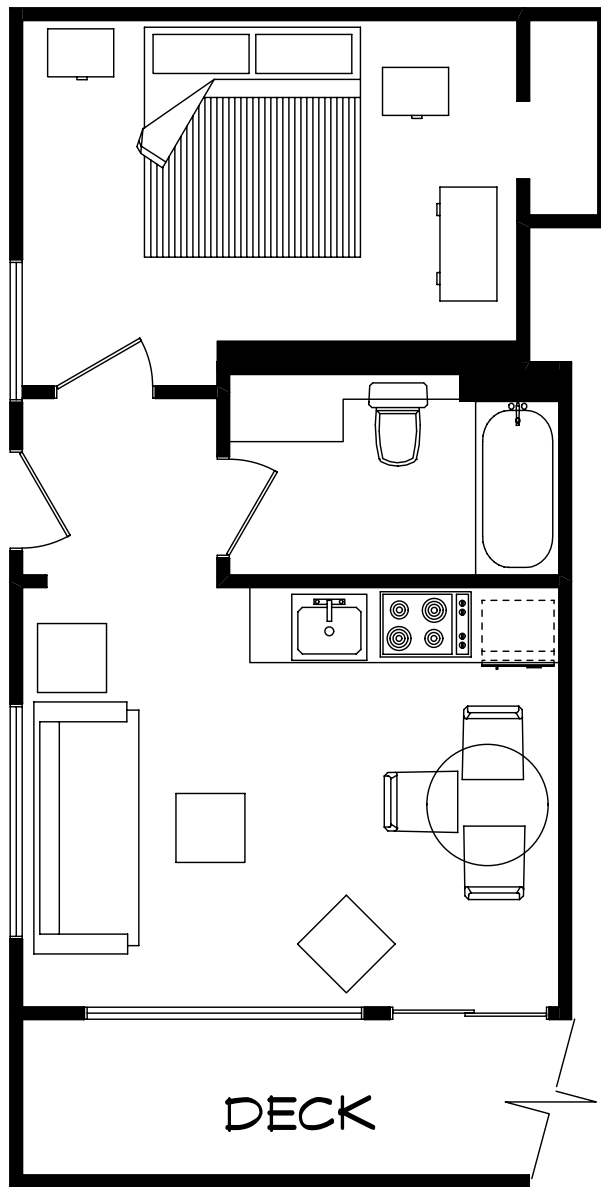

202

ONE BEDROOM SUITE
ORIGINAL LODGE - FIRST FLOOR
440 SQUARE FEET

203

ONE BEDROOM SUITE
ORIGINAL LODGE - FIRST FLOOR
436 SQUARE FEET

204
TWO BEDROOM JUNIOR SUITE
ORIGINAL LODGE - GARDEN LEVEL
437 SQUARE FEET

205

TWO BEDROOM COTTAGE
916 SQUARE FEET

206

EXECUTIVE PENTHOUSE
NEW LODGE - TOP FLOOR
721 SQUARE FEET

207

ONE BEDROOM SUITE
NEW LODGE - FIRST FLOOR
538 SQUARE FEET

208
ONE BEDROOM SUITE
NEW LODGE - FIRST FLOOR
551 SQUARE FEET

209

ONE BEDROOM SUITE
NEW LODGE - GROUND FLOOR
538 SQUARE FEET

210

ONE BEDROOM SUITE
NEW LODGE - GROUND FLOOR
551 SQUARE FEET

211

ONE BEDROOM SUITE
NEW LODGE - GROUND FLOOR
512 SQUARE FEET

212
STANDARD ROOM
NEW LODGE - TOP FLOOR
316 SQUARE FEET

213

JUNIOR ROOM
NEW LODGE - FIRST FLOOR
231 SQUARE FEET

214

JUNIOR ROOM
NEW LODGE - FIRST FLOOR
222 SQUARE FEET