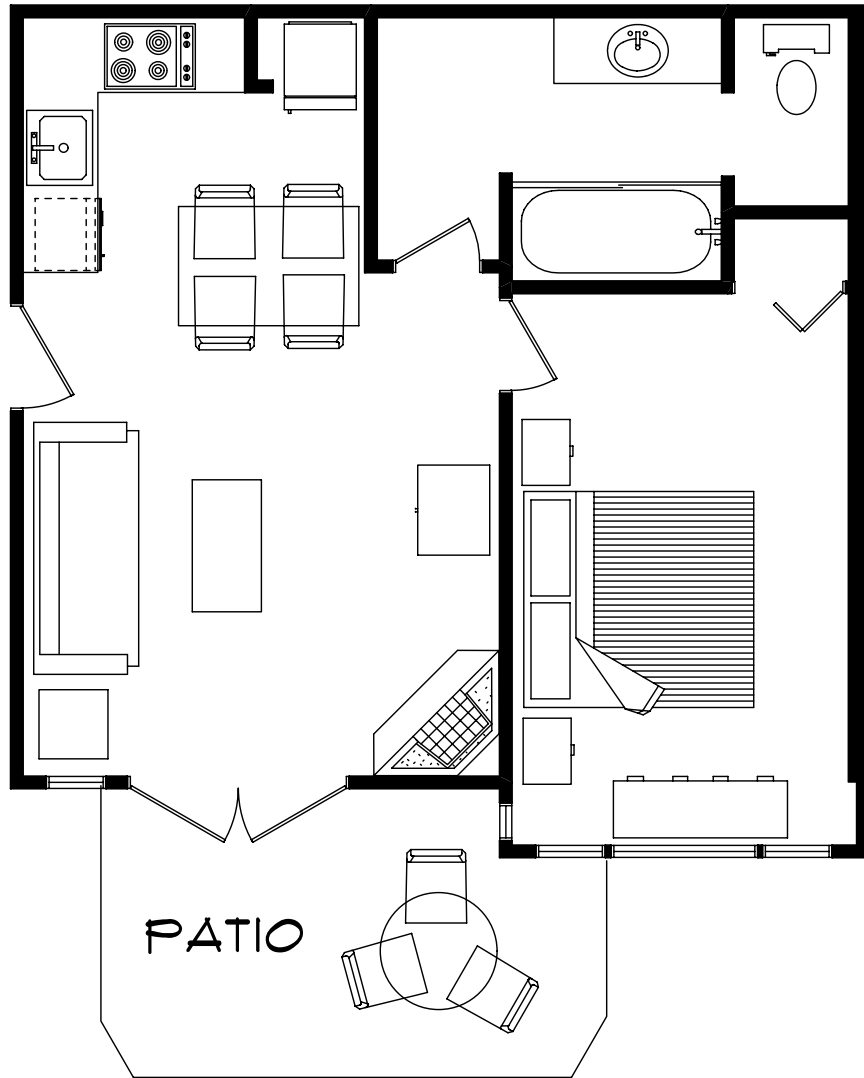

202

ONE BEDROOM SUITE
ORIGINAL LODGE - FIRST FLOOR
440 SQUARE FEET

203

ONE BEDROOM SUITE
ORIGINAL LODGE - FIRST FLOOR
436 SQUARE FEET

204
TWO BEDROOM JUNIOR SUITE
ORIGINAL LODGE - GARDEN LEVEL
437 SQUARE FEET

205

TWO BEDROOM COTTAGE
916 SQUARE FEET

206

EXECUTIVE PENTHOUSE
NEW LODGE - TOP FLOOR
721 SQUARE FEET

207

ONE BEDROOM SUITE
NEW LODGE - FIRST FLOOR
538 SQUARE FEET

208
ONE BEDROOM SUITE
NEW LODGE - FIRST FLOOR
551 SQUARE FEET

209

ONE BEDROOM SUITE
NEW LODGE - GROUND FLOOR
538 SQUARE FEET

210

ONE BEDROOM SUITE
NEW LODGE - GROUND FLOOR
551 SQUARE FEET

211

ONE BEDROOM SUITE
NEW LODGE - GROUND FLOOR
512 SQUARE FEET

212
STANDARD ROOM
NEW LODGE - TOP FLOOR
316 SQUARE FEET

213

JUNIOR ROOM
NEW LODGE - FIRST FLOOR
231 SQUARE FEET

214

JUNIOR ROOM
NEW LODGE - FIRST FLOOR
222 SQUARE FEET