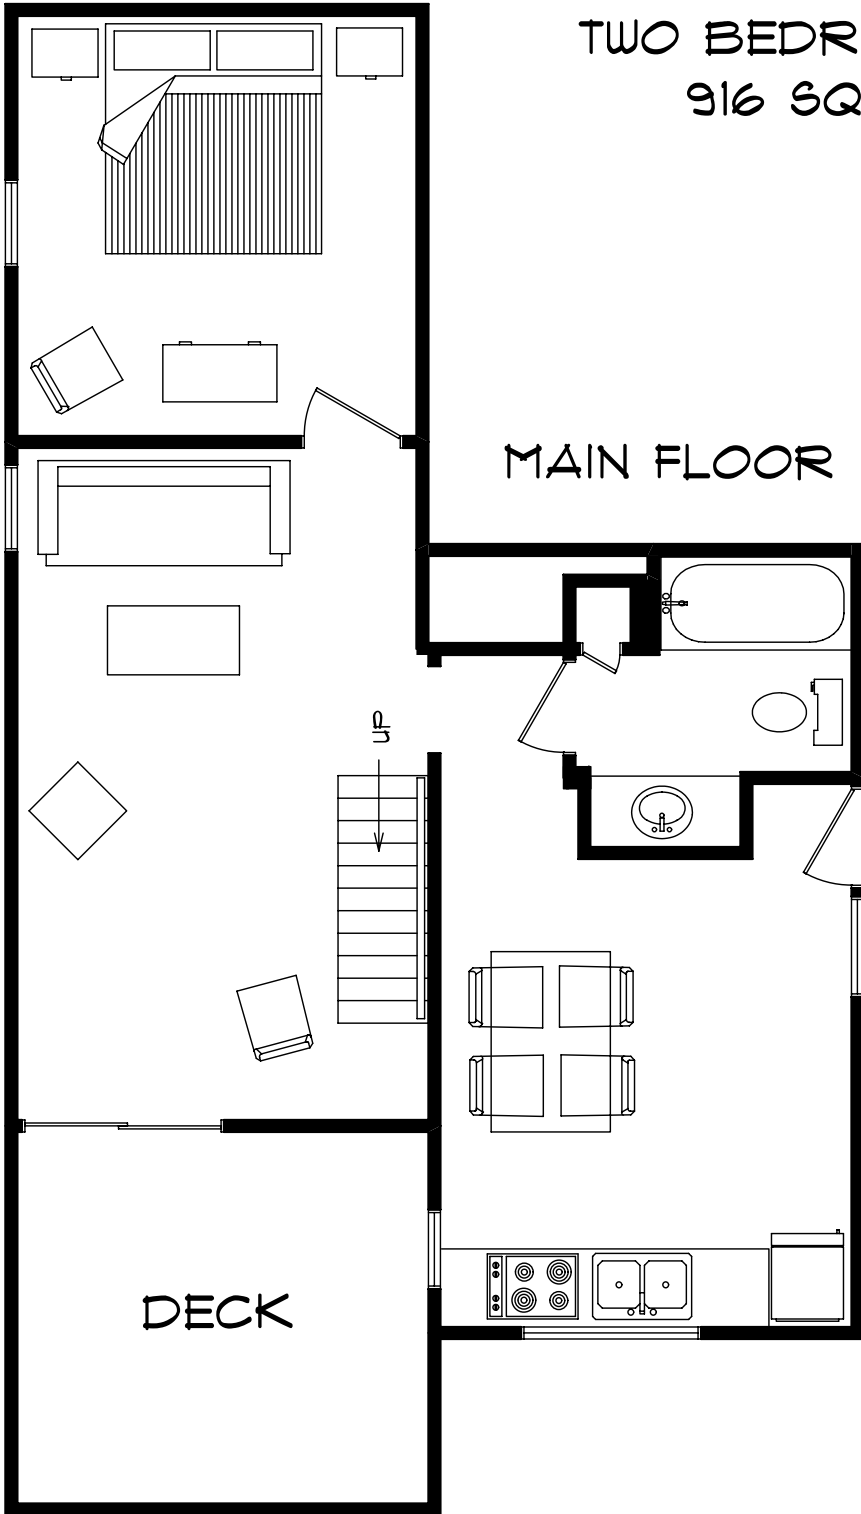

202

ONE BEDROOM SUITE
ORIGINAL LODGE - FIRST FLOOR
440 SQUARE FEET

203

ONE BEDROOM SUITE
ORIGINAL LODGE - FIRST FLOOR
436 SQUARE FEET

204
TWO BEDROOM JUNIOR SUITE
ORIGINAL LODGE - GARDEN LEVEL
437 SQUARE FEET

205

TWO BEDROOM COTTAGE
916 SQUARE FEET

206

EXECUTIVE PENTHOUSE
NEW LODGE - TOP FLOOR
721 SQUARE FEET

207

ONE BEDROOM SUITE
NEW LODGE - FIRST FLOOR
538 SQUARE FEET

208
ONE BEDROOM SUITE
NEW LODGE - FIRST FLOOR
551 SQUARE FEET

209

ONE BEDROOM SUITE
NEW LODGE - GROUND FLOOR
538 SQUARE FEET

210

ONE BEDROOM SUITE
NEW LODGE - GROUND FLOOR
551 SQUARE FEET

211

ONE BEDROOM SUITE
NEW LODGE - GROUND FLOOR
512 SQUARE FEET

212
STANDARD ROOM
NEW LODGE - TOP FLOOR
316 SQUARE FEET

213

JUNIOR ROOM
NEW LODGE - FIRST FLOOR
231 SQUARE FEET

214

JUNIOR ROOM
NEW LODGE - FIRST FLOOR
222 SQUARE FEET