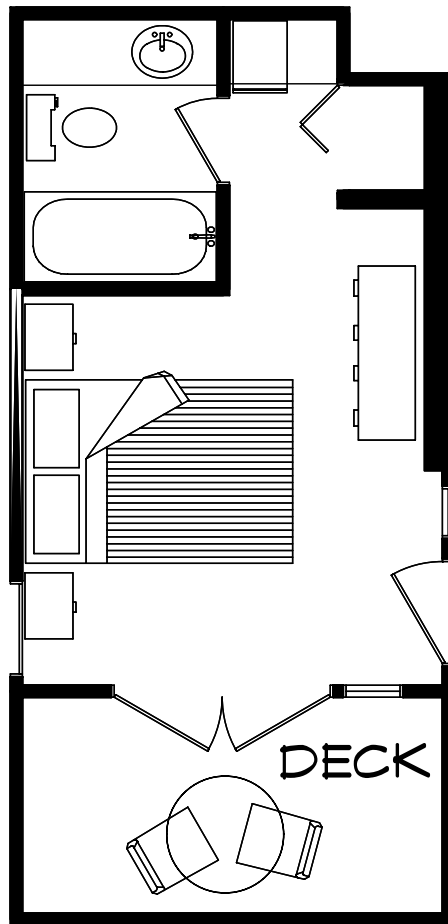

202

ONE BEDROOM SUITE
ORIGINAL LODGE - FIRST FLOOR
440 SQUARE FEET

203

ONE BEDROOM SUITE
ORIGINAL LODGE - FIRST FLOOR
436 SQUARE FEET

204
TWO BEDROOM JUNIOR SUITE
ORIGINAL LODGE - GARDEN LEVEL
437 SQUARE FEET

205

TWO BEDROOM COTTAGE
916 SQUARE FEET

206

EXECUTIVE PENTHOUSE
NEW LODGE - TOP FLOOR
721 SQUARE FEET

207

ONE BEDROOM SUITE
NEW LODGE - FIRST FLOOR
538 SQUARE FEET

208
ONE BEDROOM SUITE
NEW LODGE - FIRST FLOOR
551 SQUARE FEET

209

ONE BEDROOM SUITE
NEW LODGE - GROUND FLOOR
538 SQUARE FEET

210

ONE BEDROOM SUITE
NEW LODGE - GROUND FLOOR
551 SQUARE FEET

211

ONE BEDROOM SUITE
NEW LODGE - GROUND FLOOR
512 SQUARE FEET

212
STANDARD ROOM
NEW LODGE - TOP FLOOR
316 SQUARE FEET

213

JUNIOR ROOM
NEW LODGE - FIRST FLOOR
231 SQUARE FEET

214

JUNIOR ROOM
NEW LODGE - FIRST FLOOR
222 SQUARE FEET