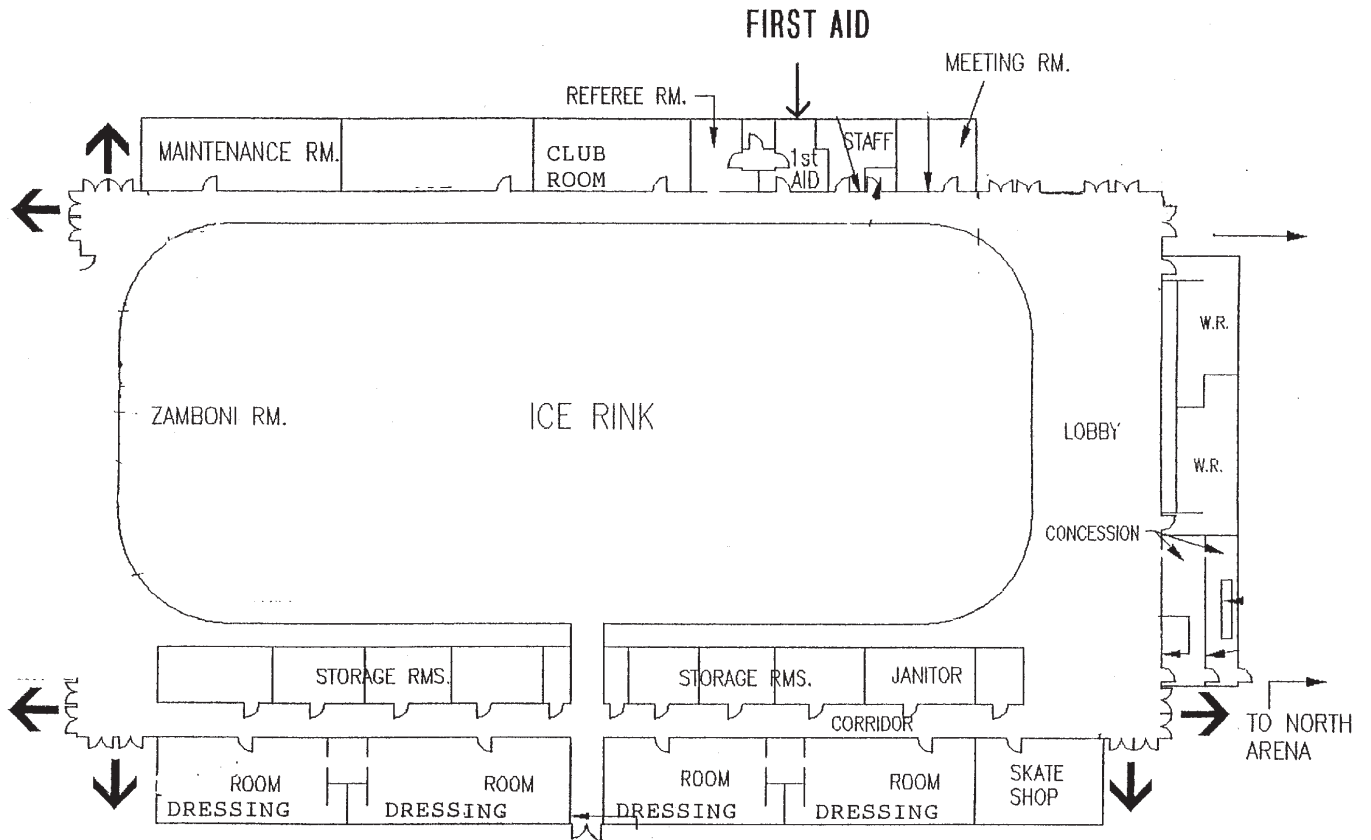

Site: Bill Copeland Sports Centre

Bill Copeland Arena

1,984 SEATS

Arena Floor: 85' x 200' (Square Footage: 17,000)

arena setup with retractable area

Site: Bill Copeland Sports Centre

Upper Lobby of Bill Copeland

Name of Group: _____ Event: _____

Date: _____ Time: _____

Site: Bill Copeland Sports Centre

Lower Lobby of Bill Copeland

Name of Group: _____ Event: _____

Date: _____ Time: _____

Site: Bill Copeland Sports Centre

Lakeview Room

22' x 35' (Square Footage: 770)

Site: Bill Copeland Sports Centre

Burnaby Lake Arena

Arena Floor: 80' x 185' (Square Footage: 15,000)