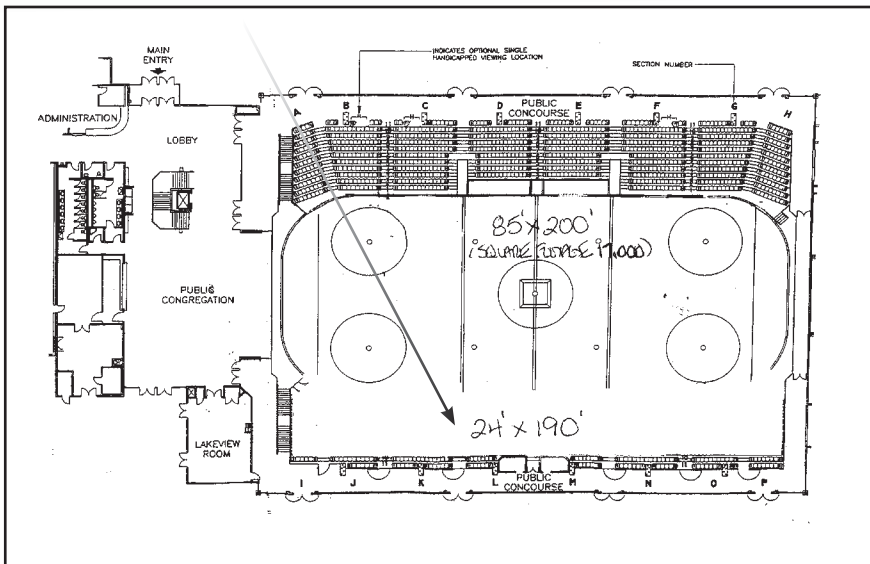

Site: Bill Copeland Sports Centre

Bill Copeland Arena

1,984 SEATS

Arena Floor: 85' x 200' (Square Footage: 17,000)

arena setup with retractable area

Site: Bill Copeland Sports Centre

Upper Lobby of Bill Copeland

Lakeview Room

22' x 35' (Square Footage: 770)

Site: Bill Copeland Sports Centre

Burnaby Lake Arena

Arena Floor: 80' x 185' (Square Footage: 15,000)