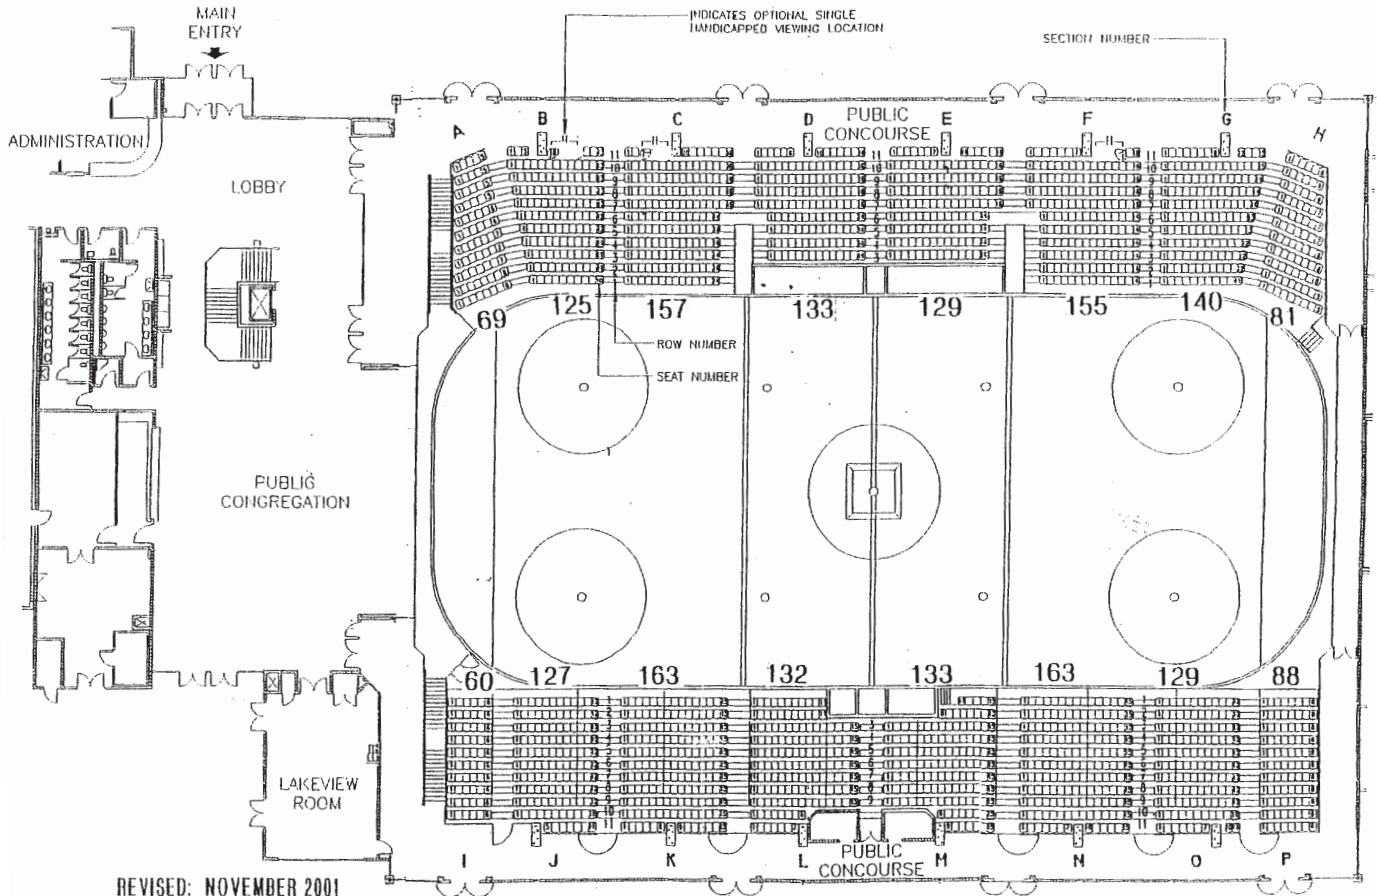

Site: Bill Copeland Sports Centre

Bill Copeland Arena

1,984 SEATS

Arena Floor: 85' x 200' (Square Footage: 17,000)

arena setup with retractable area

Site: Bill Copeland Sports Centre

Upper Lobby of Bill Copeland

Name of Group: _____ Event: _____

Date: _____ Time: _____

Site: Bill Copeland Sports Centre

Lower Lobby of Bill Copeland

Name of Group: _____ Event: _____

Date: _____ Time: _____

Site: Bill Copeland Sports Centre

Lakeview Room

22' x 35' (Square Footage: 770)

Site: Bill Copeland Sports Centre

Burnaby Lake Arena

Arena Floor: 80' x 185' (Square Footage: 15,000)