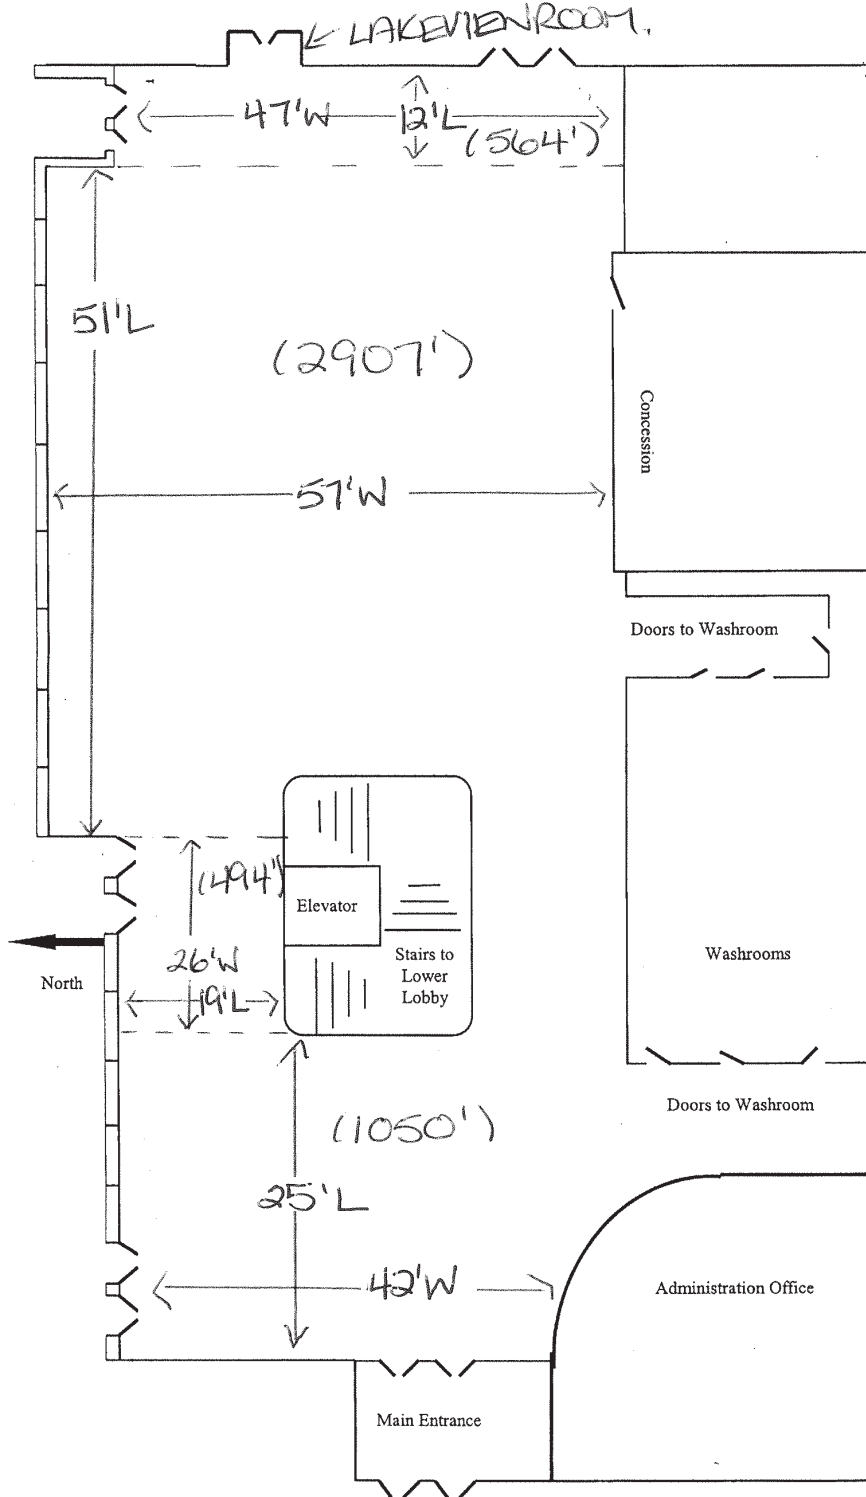

Site: Bill Copeland Sports Centre

Upper Lobby of Bill Copeland

Name of Group: _____ Event: _____

Date: _____ Time: _____