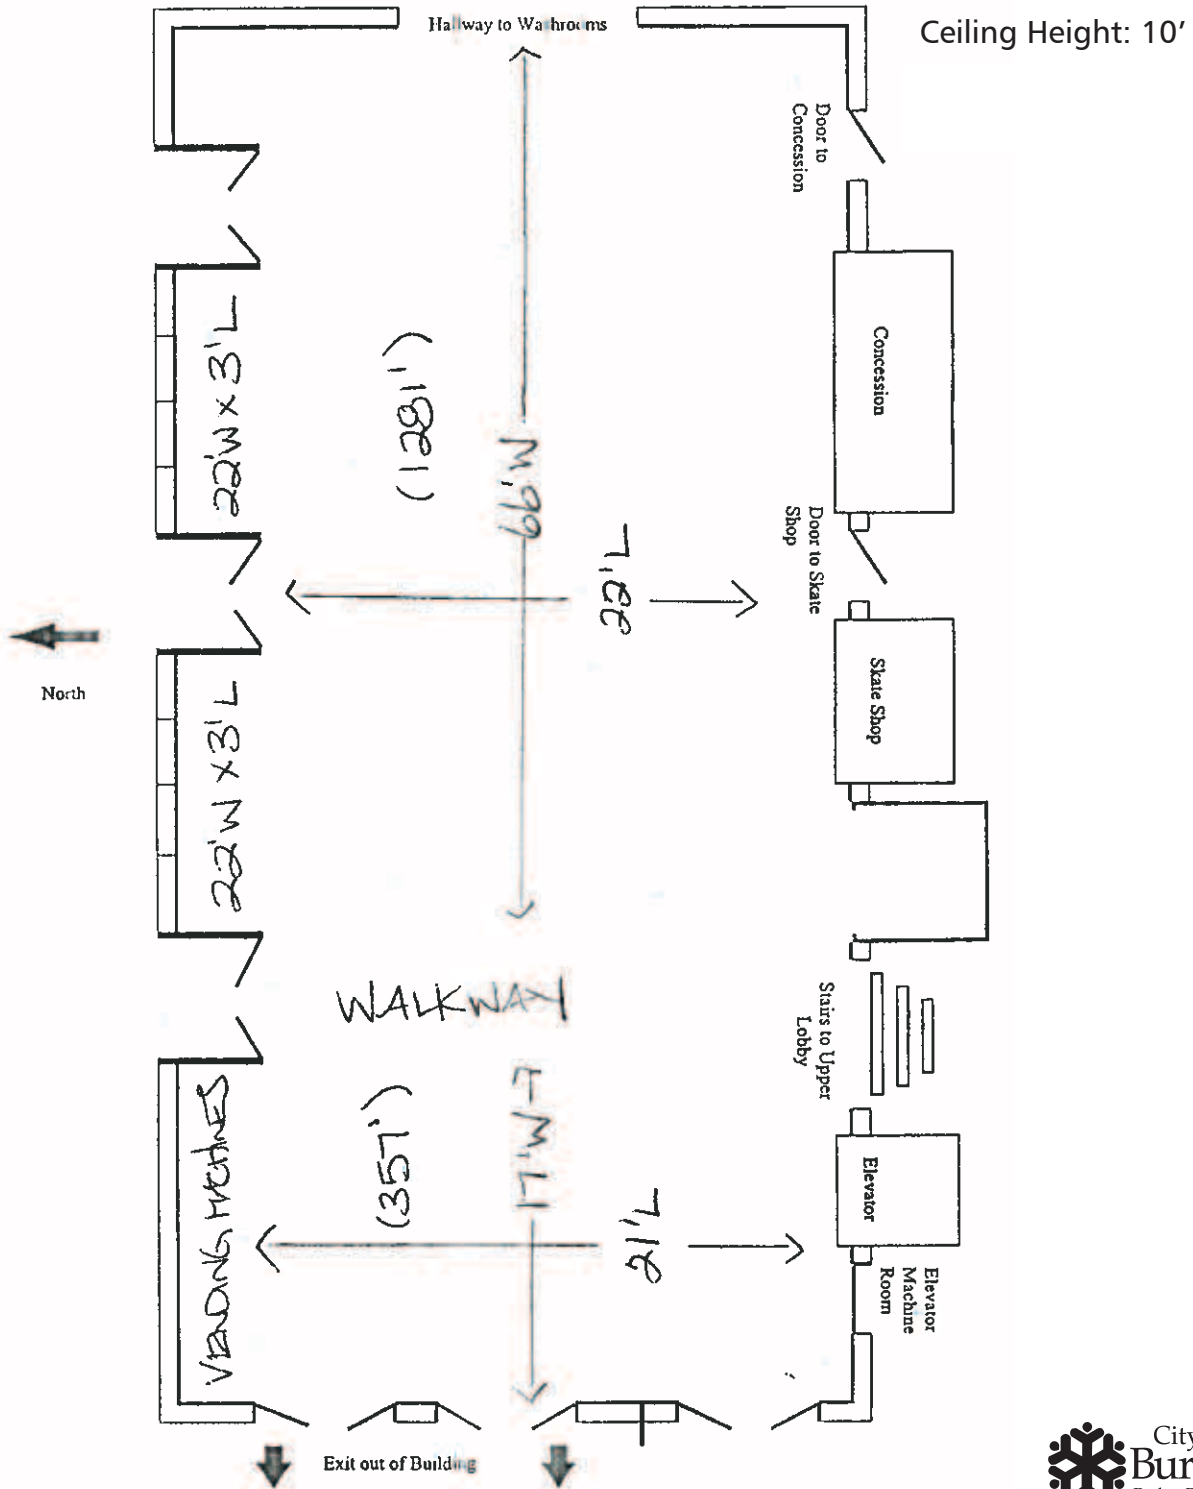

Site: Bill Copeland Sports Centre

Bill Copeland Arena

1,984 SEATS

Arena Floor: 85' x 200' (Square Footage: 17,000)

arena setup with retractable area

Site: Bill Copeland Sports Centre

Upper Lobby of Bill Copeland

Name of Group: _____ Event: _____

Date: _____ Time: _____

Site: Bill Copeland Sports Centre

Lower Lobby of Bill Copeland

Name of Group: _____ Event: _____

Date: _____ Time: _____

Site: Bill Copeland Sports Centre

Lakeview Room

22' x 35' (Square Footage: 770)

Site: Bill Copeland Sports Centre

Burnaby Lake Arena

Arena Floor: 80' x 185' (Square Footage: 15,000)