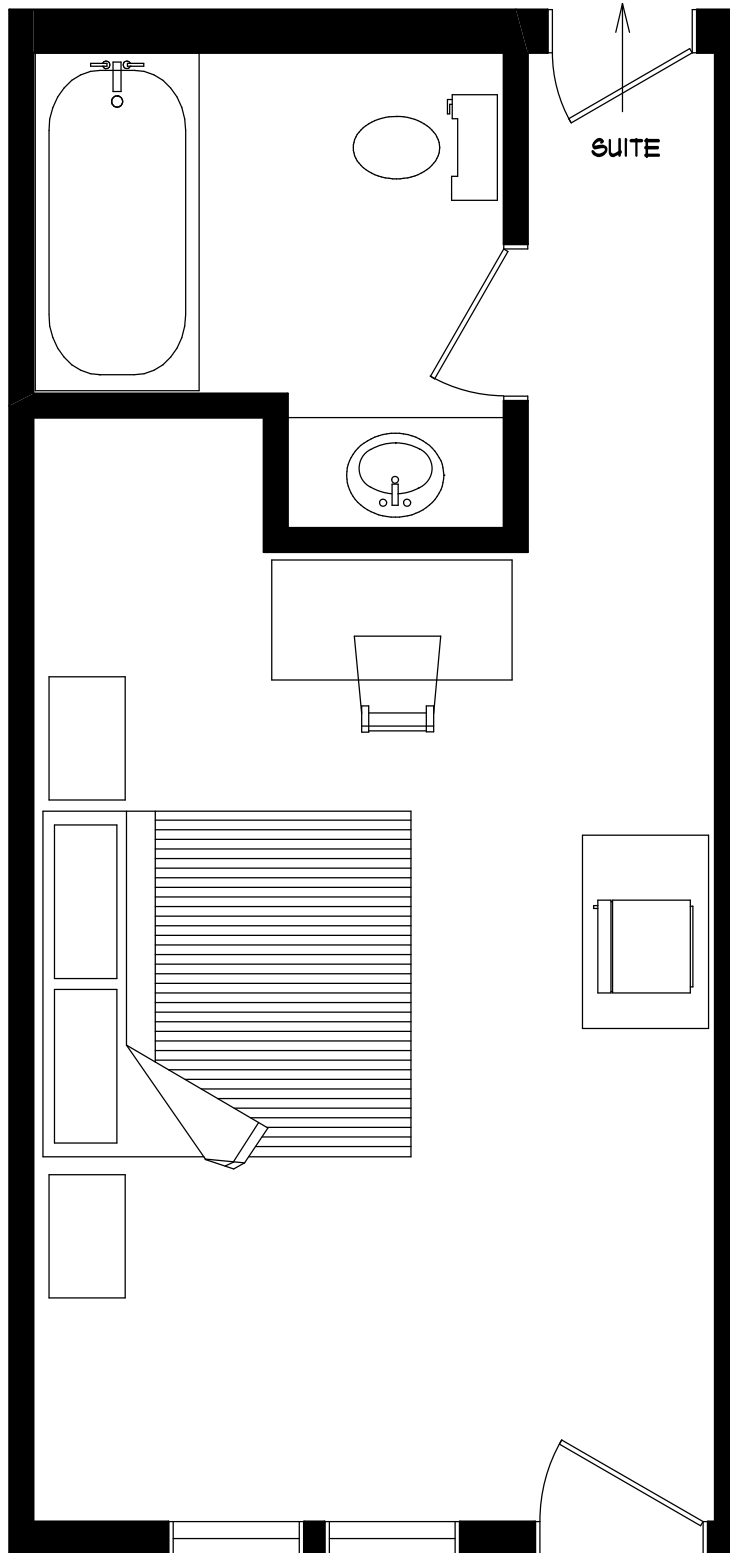

SUITE #201

TOTAL USABLE AREA
466 SQUARE FEET

SUITE #202

**TOTAL USABLE AREA
340 SQUARE FEET**

ROOM #3

**TOTAL USABLE AREA
274 SQUARE FEET**

SUITE #5

**TOTAL USABLE AREA
365 SQUARE FEET**

SUITE

BALCONY
15'6" X 5'2"
(NOT INCLUDED)

TOTAL USABLE AREA
284 SQUARE FEET