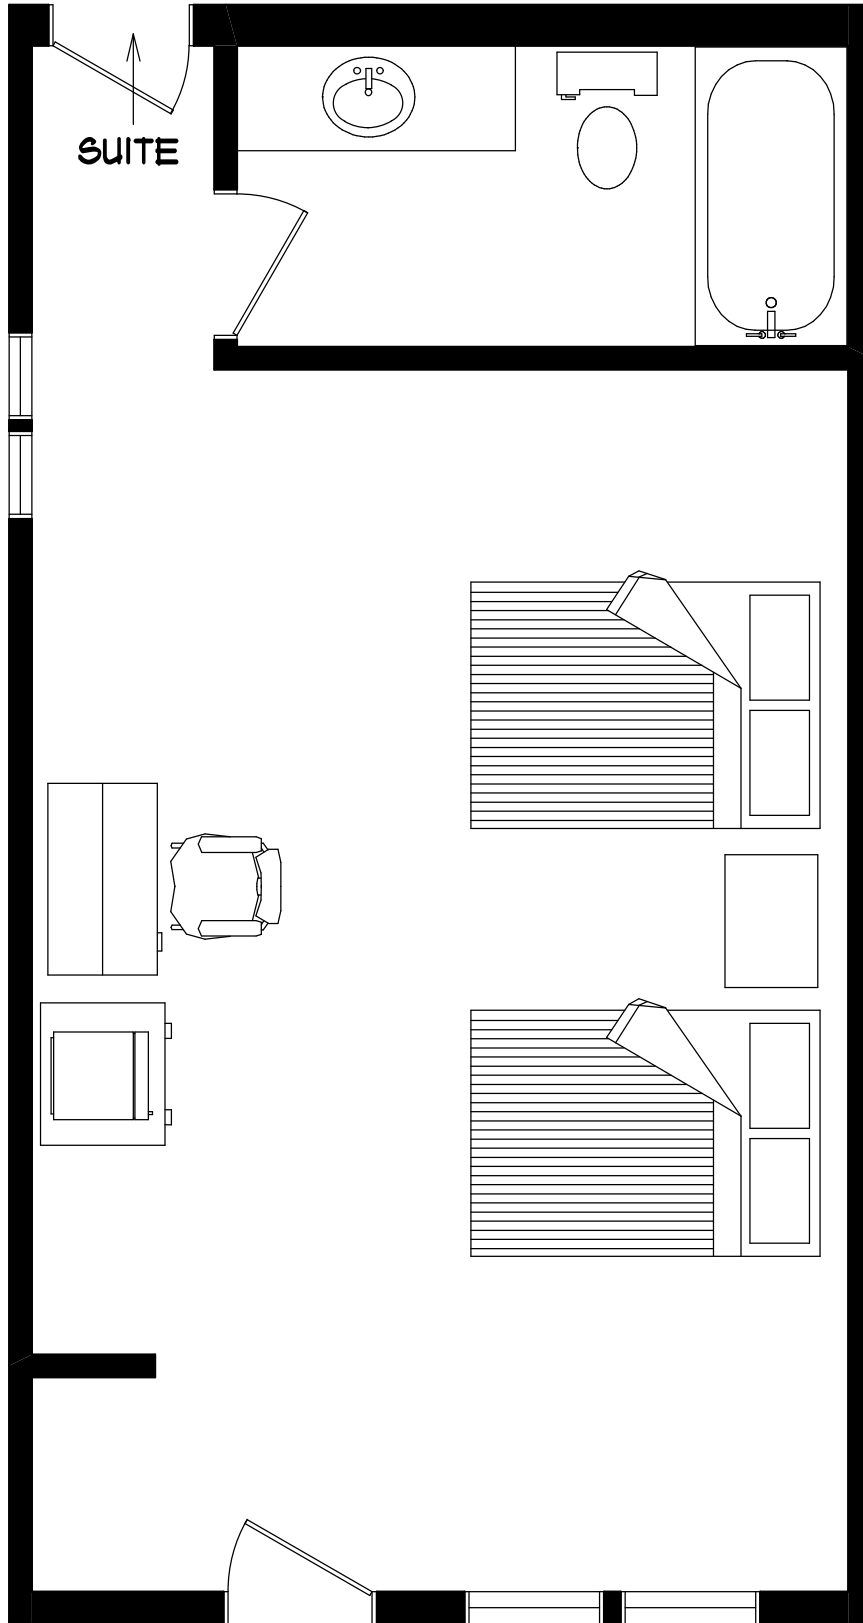

SUITE #201

TOTAL USABLE AREA
466 SQUARE FEET

SUITE #202

**TOTAL USABLE AREA
340 SQUARE FEET**

ROOM #3

**TOTAL USABLE AREA
274 SQUARE FEET**

SUITE #5

**TOTAL USABLE AREA
365 SQUARE FEET**

SUITE

BALCONY
15'6" X 5'2"
(NOT INCLUDED)

TOTAL USABLE AREA
284 SQUARE FEET