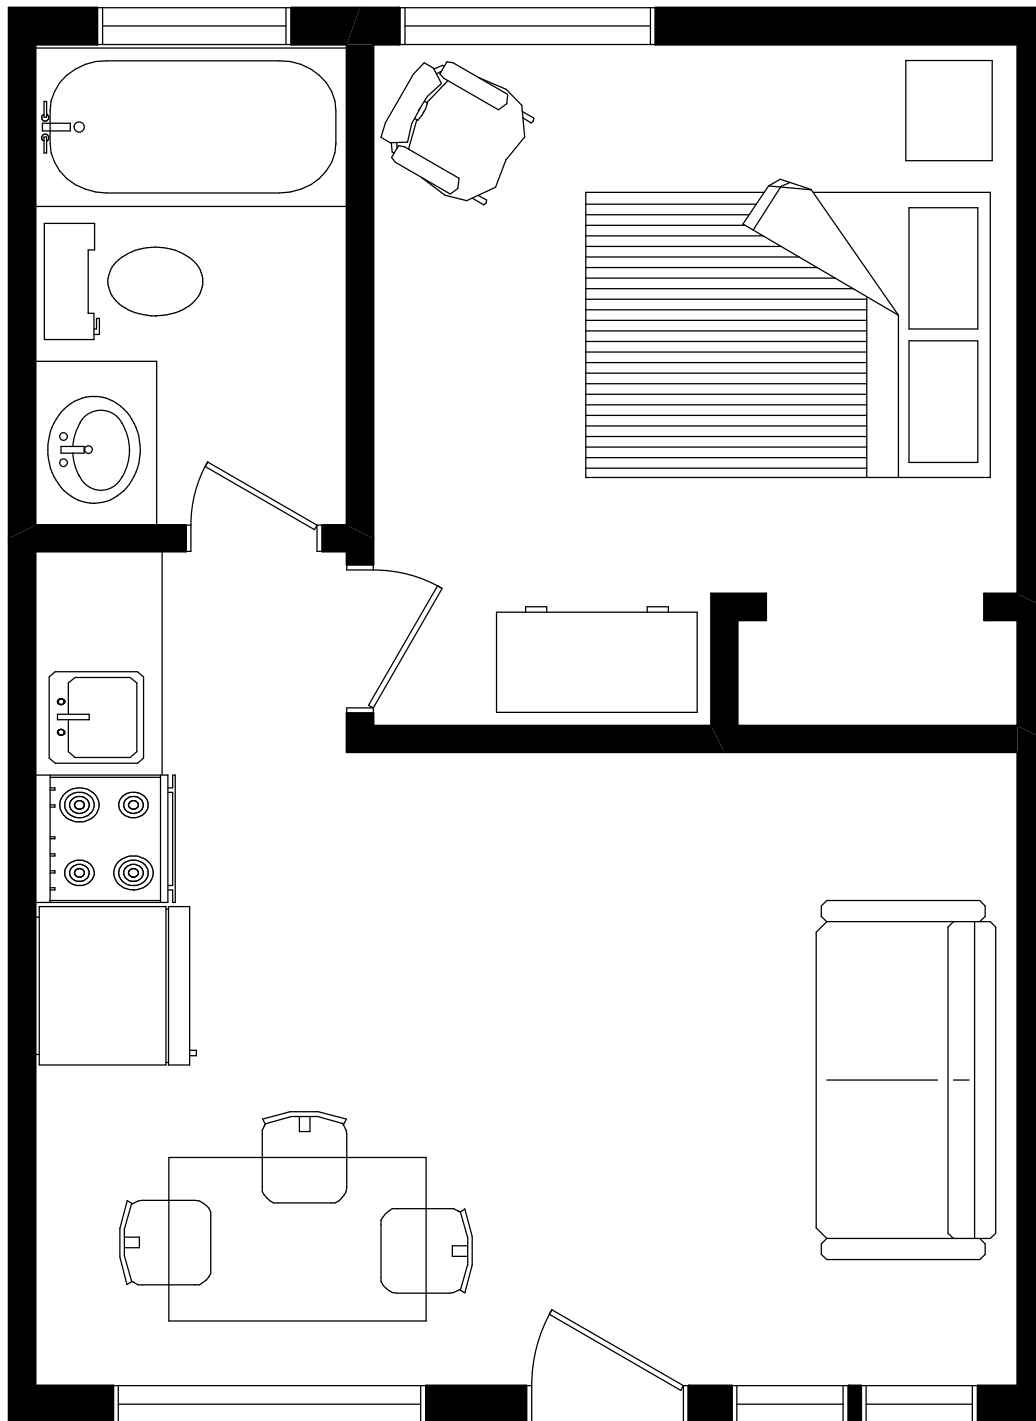

SUITE #201

TOTAL USABLE AREA
466 SQUARE FEET

SUITE #202

**TOTAL USABLE AREA
340 SQUARE FEET**

ROOM #3

**TOTAL USABLE AREA
274 SQUARE FEET**

SUITE #5

**TOTAL USABLE AREA
365 SQUARE FEET**

SUITE

BALCONY
15'6" X 5'2"
(NOT INCLUDED)

TOTAL USABLE AREA
284 SQUARE FEET