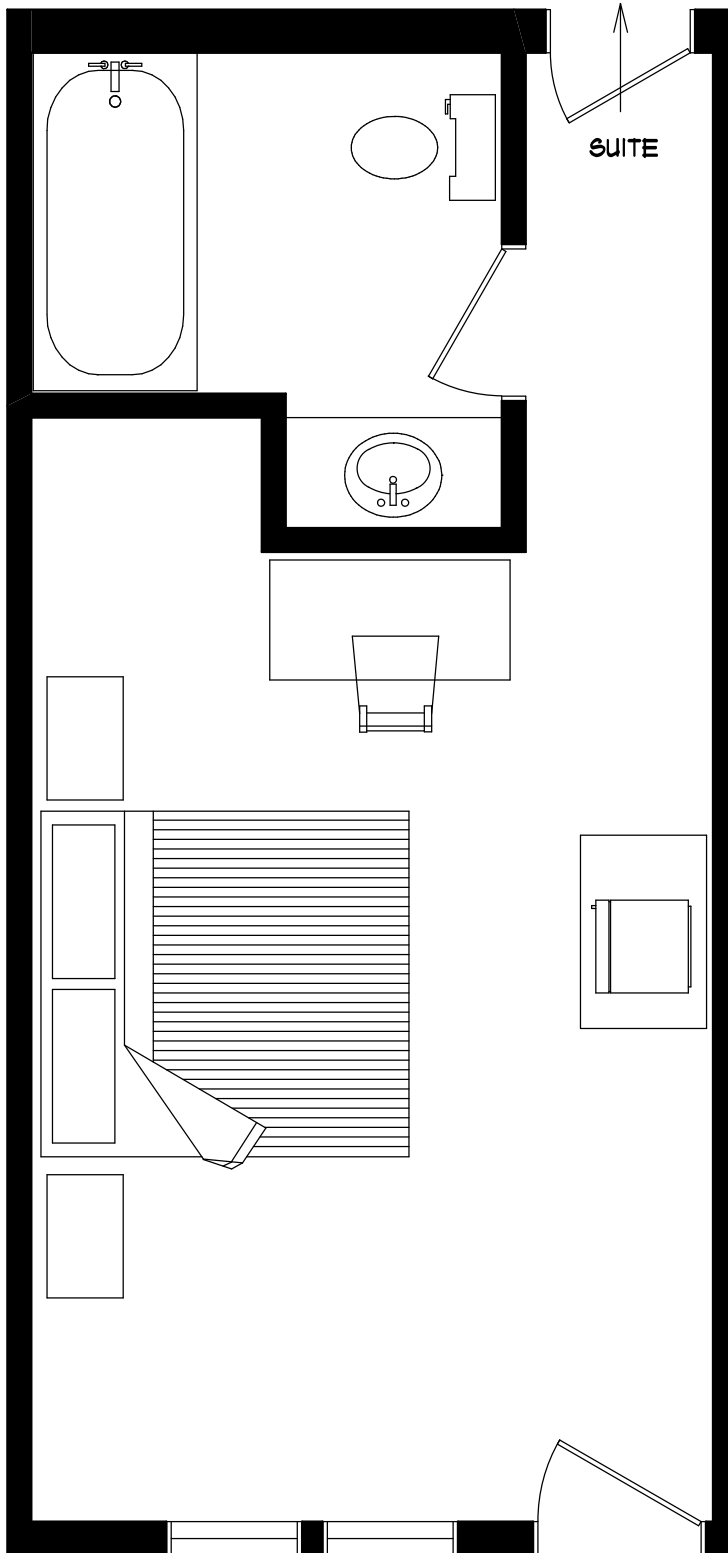

SUITE #201

TOTAL USABLE AREA
466 SQUARE FEET

SUITE #202

**TOTAL USABLE AREA
340 SQUARE FEET**

ROOM #3

**TOTAL USABLE AREA
274 SQUARE FEET**

SUITE #5

**TOTAL USABLE AREA
365 SQUARE FEET**

SUITE

BALCONY
15'6" X 5'2"
(NOT INCLUDED)

TOTAL USABLE AREA
284 SQUARE FEET