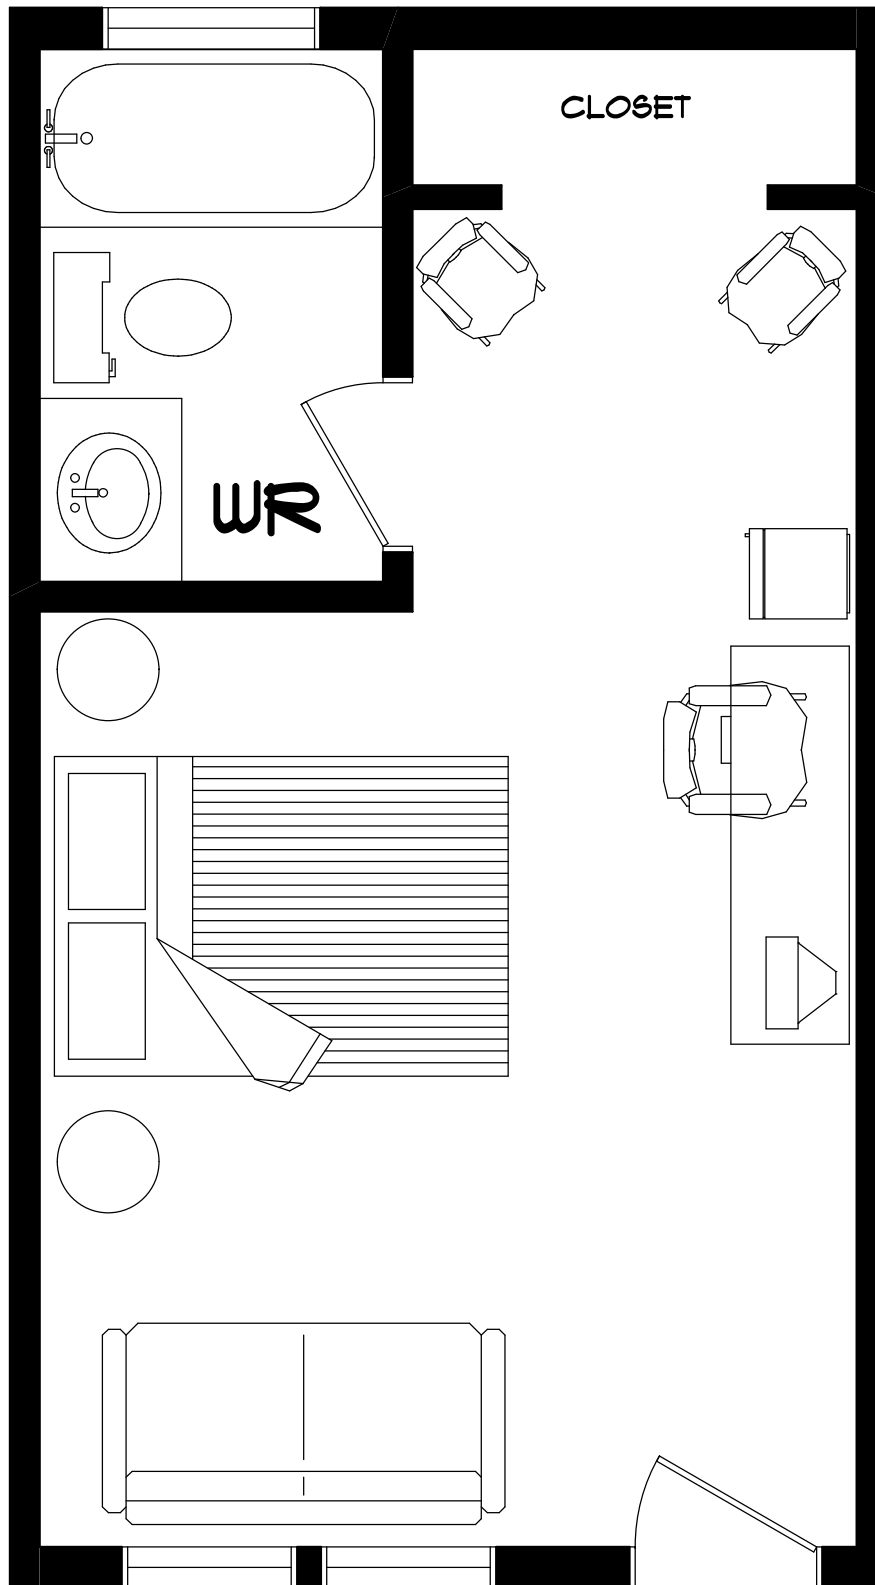

SUITE #201

TOTAL USABLE AREA
466 SQUARE FEET

SUITE #202

**TOTAL USABLE AREA
340 SQUARE FEET**

ROOM #3

**TOTAL USABLE AREA
274 SQUARE FEET**

SUITE #5

**TOTAL USABLE AREA
365 SQUARE FEET**

SUITE

BALCONY
15'6" X 5'2"
(NOT INCLUDED)

TOTAL USABLE AREA
284 SQUARE FEET