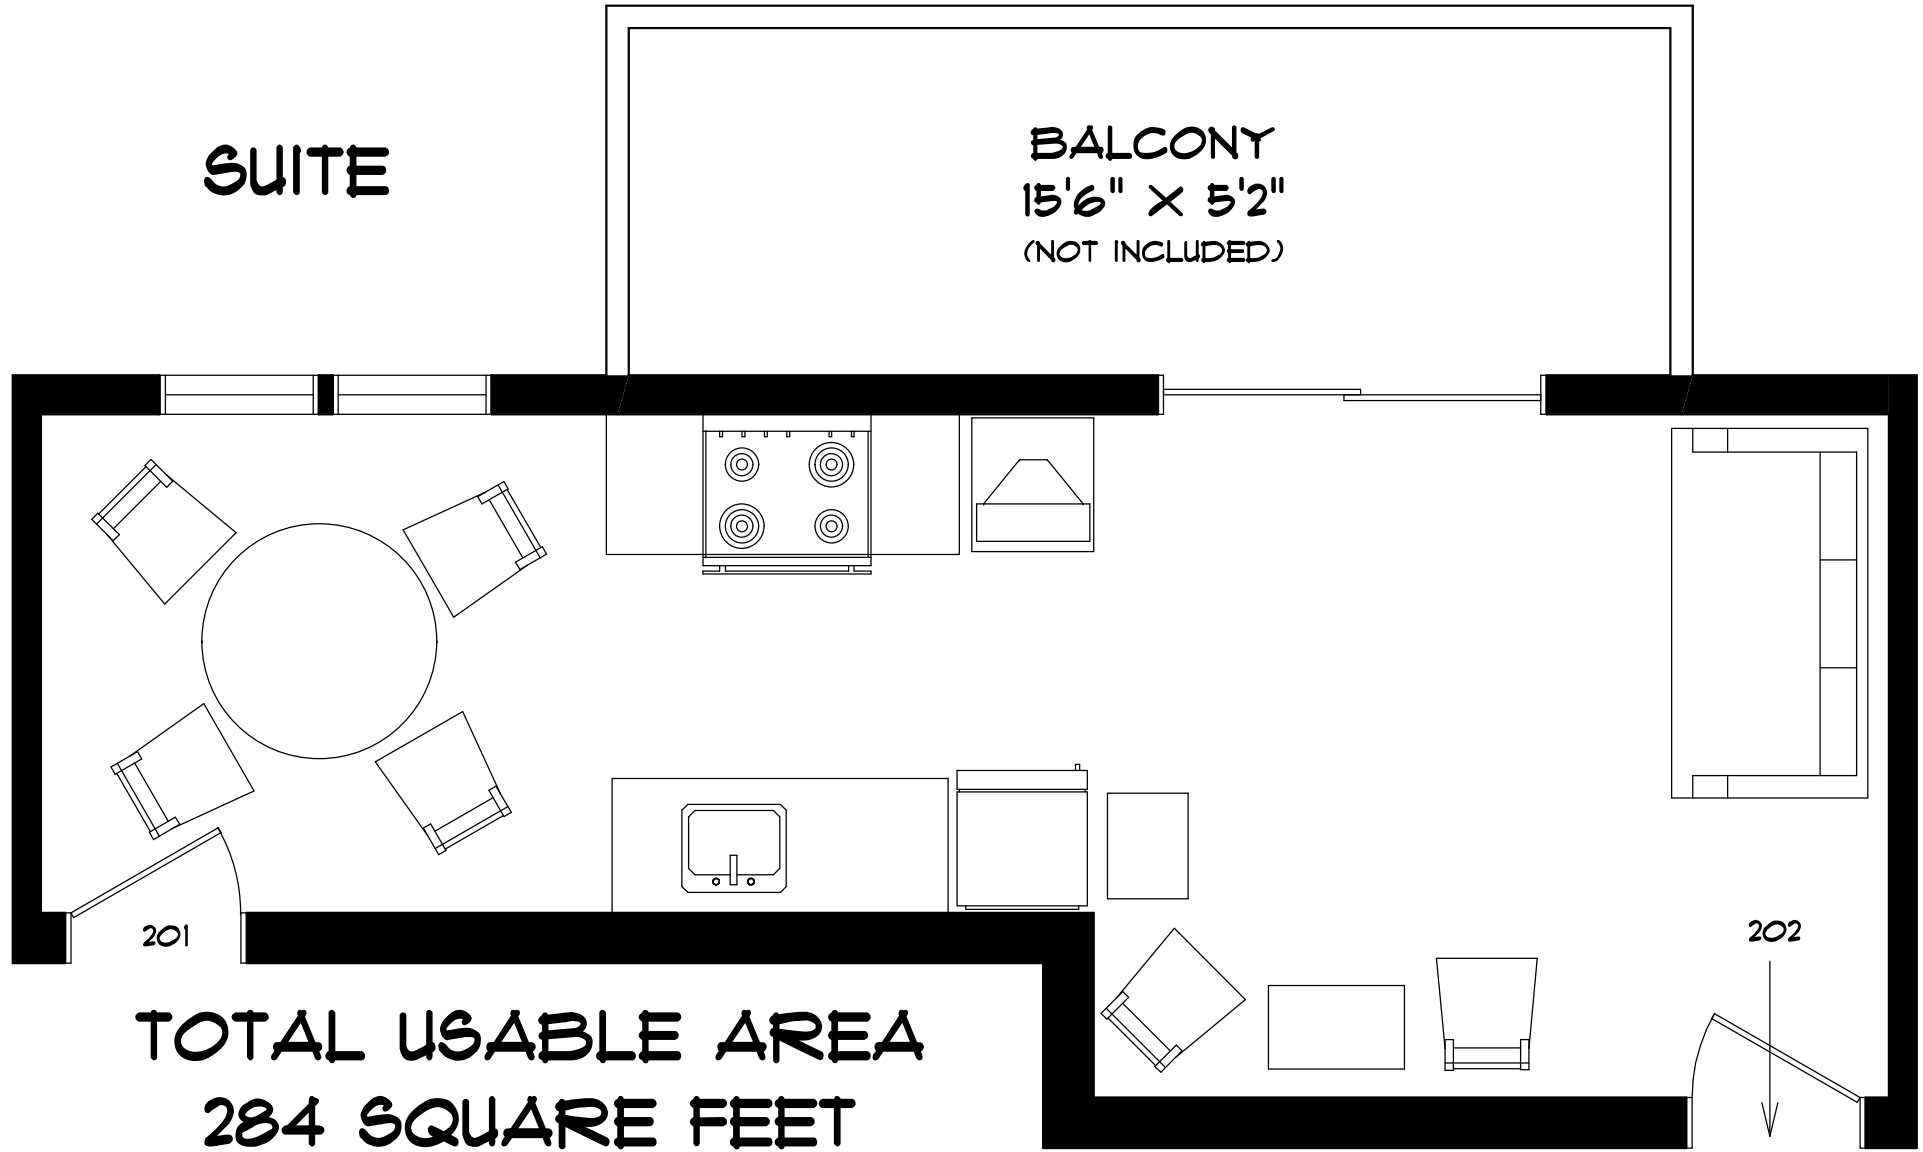

SUITE #201

TOTAL USABLE AREA
466 SQUARE FEET

SUITE #202

**TOTAL USABLE AREA
340 SQUARE FEET**

ROOM #3

**TOTAL USABLE AREA
274 SQUARE FEET**

SUITE #5

**TOTAL USABLE AREA
365 SQUARE FEET**

SUITE

BALCONY
15'6" X 5'2"
(NOT INCLUDED)

TOTAL USABLE AREA
284 SQUARE FEET