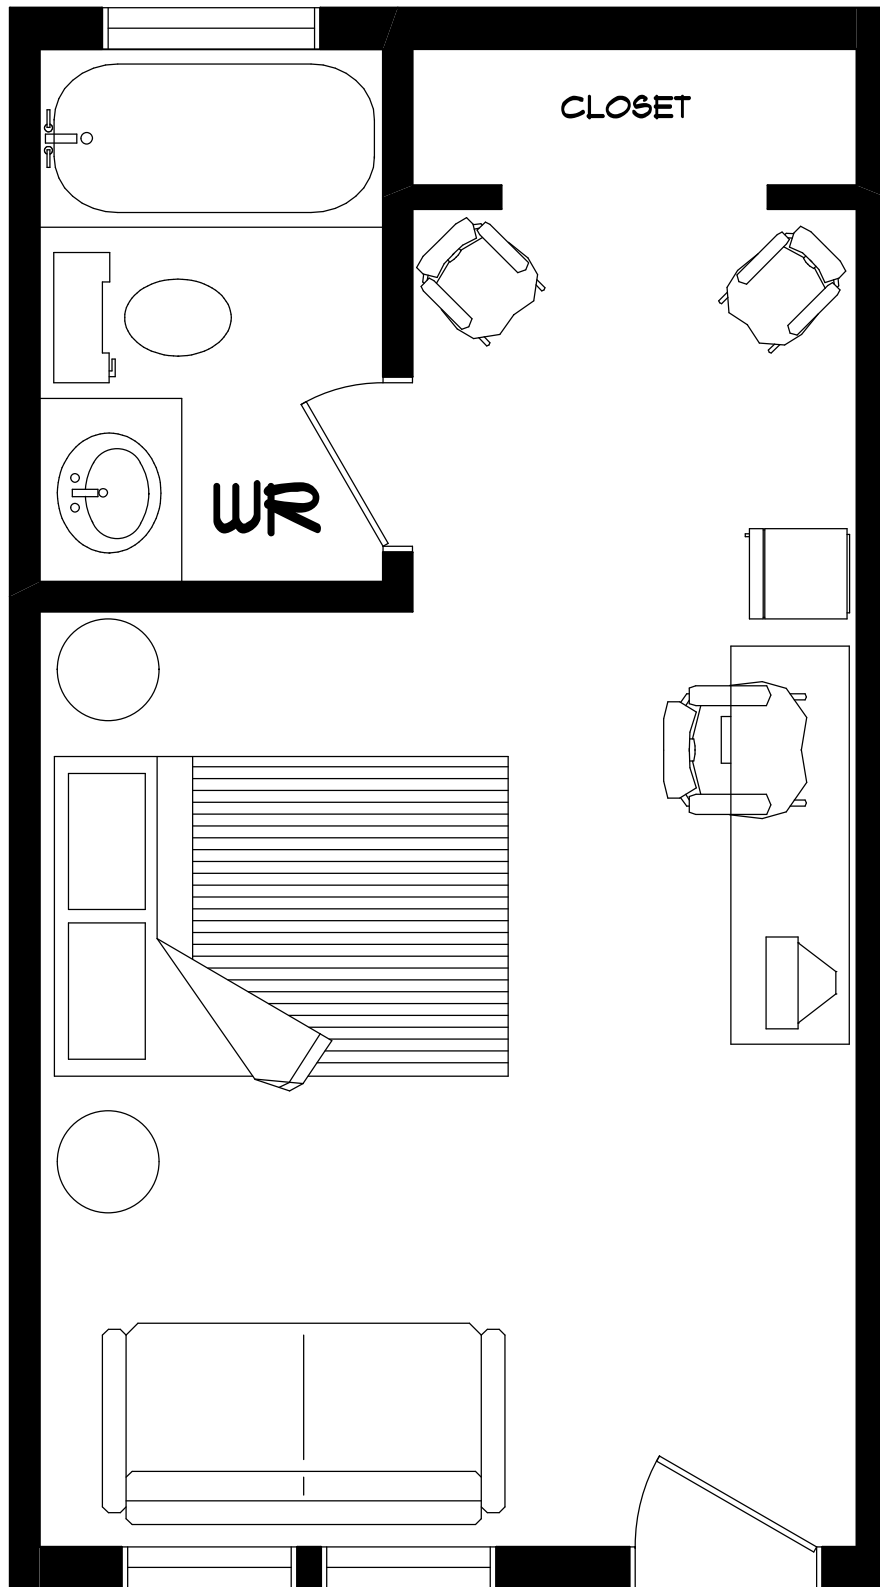

SUITE #201

TOTAL USABLE AREA
466 SQUARE FEET

SUITE #202

**TOTAL USABLE AREA
340 SQUARE FEET**

ROOM #3

**TOTAL USABLE AREA
274 SQUARE FEET**

SUITE #5

**TOTAL USABLE AREA
365 SQUARE FEET**

SUITE

BALCONY
15'6" X 5'2"
(NOT INCLUDED)

TOTAL USABLE AREA
284 SQUARE FEET