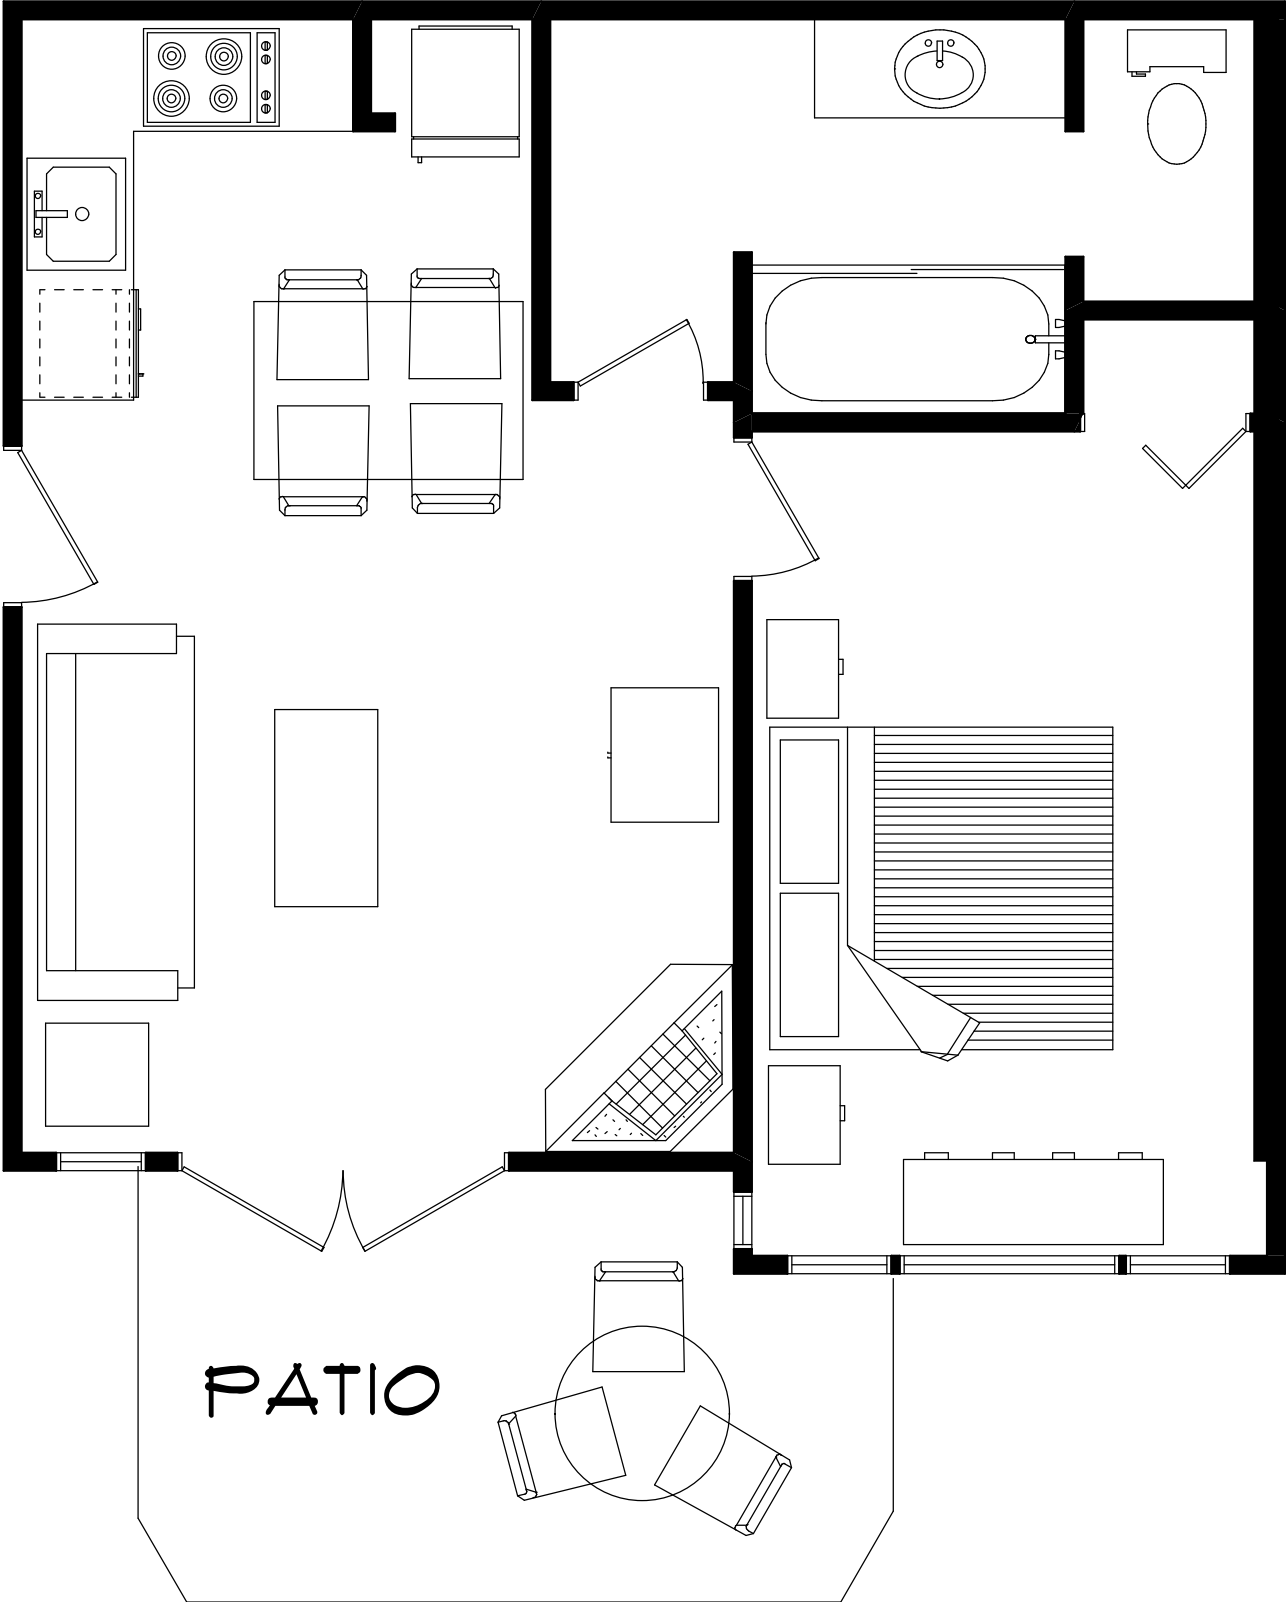

SUITE # 202 / # 203 STANDARD ONE BEDROOM SUITE / ORIGINAL LODGE

SUITE # 202 440 SQUARE FEET
SUITE # 203 427 SQUARE FEET

DECK

**SUITE # 204 - STANDARD ONE BEDROOM SUITE
ORIGINAL LODGE 431 SQUARE FEET**

COTTAGE # 205 - TWO BEDROOM OCEANFRONT COTTAGE
928 SQUARE FEET

SUITE # 206 - EXECUTIVE PENTHOUSE MAIN LODGE / TOP FLOOR

721 SQUARE FEET

SUITE # 207 - LUXURY ONE BEDROOM SUITE / MAIN LODGE

538 SQUARE FEET

SUITE # 208 - LUXURY ONE BEDROOM SUITE / MAIN LODGE

555 SQUARE FEET

SUITE # 209 - LUXURY ONE BEDROOM SUITE / MAIN LODGE / GARDEN LEVEL

538 SQUARE FEET

SUITE # 210 - LUXURY ONE BEDROOM SUITE / MAIN LODGE / GARDEN LEVEL

555 SQUARE FEET

**SUITE # 211 - LUXURY ONE BEDROOM
SUITE / MAIN LODGE / GARDEN LEVEL**

538 SQUARE FEET

ROOM # 212 - DELUXE OCEANVIEW ROOM / MAIN LODGE / TOP FLOOR

320 SQUARE FEET

**ROOM # 213 / # 214 - JUNIOR OCEANVIEW
ROOM / MAIN LODGE / 2ND FLOOR**

214 222 SQUARE FEET # 213 232 SQUARE FEET