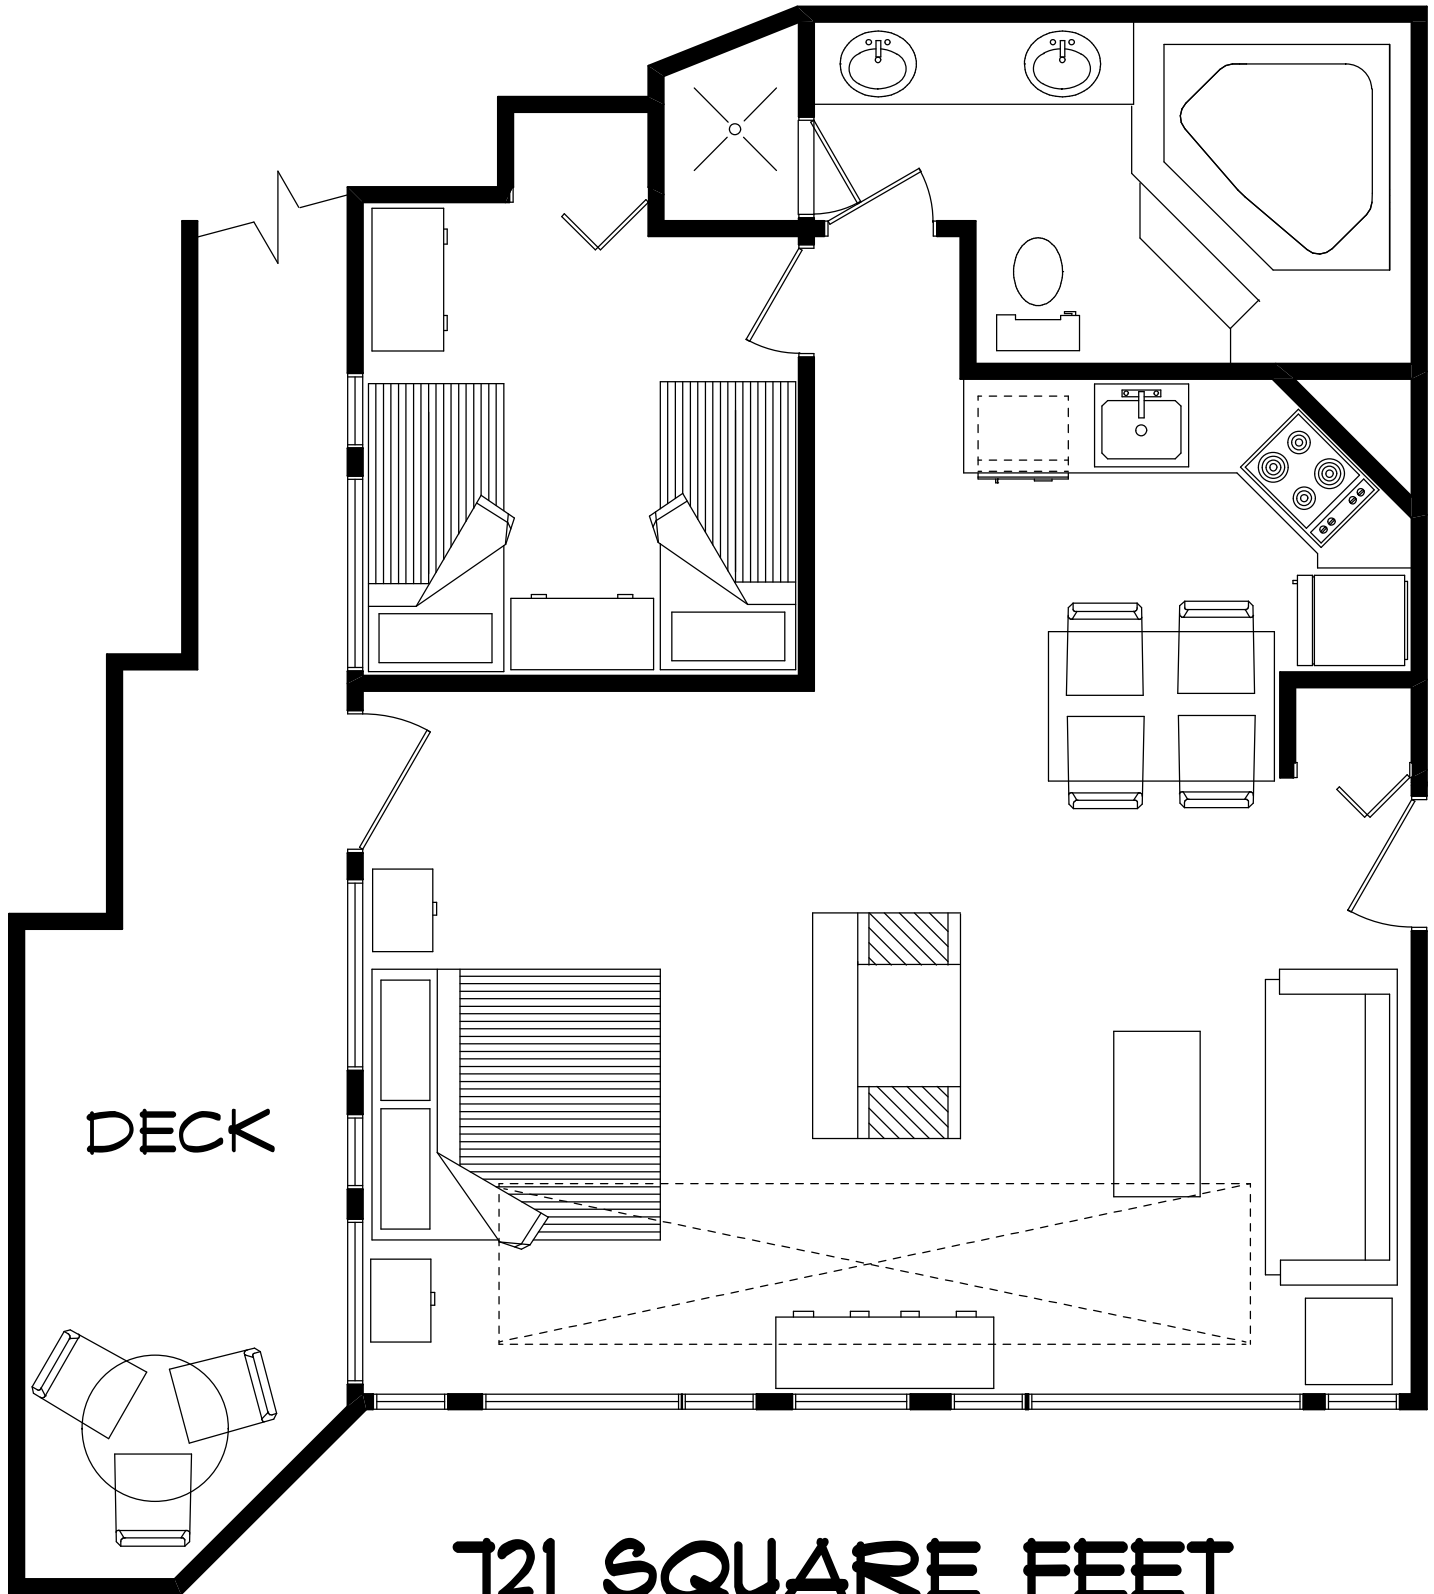

SUITE # 202 / # 203 STANDARD ONE BEDROOM SUITE / ORIGINAL LODGE

SUITE # 202 440 SQUARE FEET
SUITE # 203 427 SQUARE FEET

DECK

**SUITE # 204 - STANDARD ONE BEDROOM SUITE
ORIGINAL LODGE 431 SQUARE FEET**

COTTAGE # 205 - TWO BEDROOM OCEANFRONT COTTAGE
928 SQUARE FEET

SUITE # 206 - EXECUTIVE PENTHOUSE MAIN LODGE / TOP FLOOR

721 SQUARE FEET

SUITE # 207 - LUXURY ONE BEDROOM SUITE / MAIN LODGE

538 SQUARE FEET

SUITE # 208 - LUXURY ONE BEDROOM SUITE / MAIN LODGE

555 SQUARE FEET

SUITE # 209 - LUXURY ONE BEDROOM SUITE / MAIN LODGE / GARDEN LEVEL

538 SQUARE FEET

SUITE # 210 - LUXURY ONE BEDROOM SUITE / MAIN LODGE / GARDEN LEVEL

555 SQUARE FEET

**SUITE # 211 - LUXURY ONE BEDROOM
SUITE / MAIN LODGE / GARDEN LEVEL**

538 SQUARE FEET

ROOM # 212 - DELUXE OCEANVIEW ROOM / MAIN LODGE / TOP FLOOR

320 SQUARE FEET

**ROOM # 213 / # 214 - JUNIOR OCEANVIEW
ROOM / MAIN LODGE / 2ND FLOOR**

214 222 SQUARE FEET # 213 232 SQUARE FEET