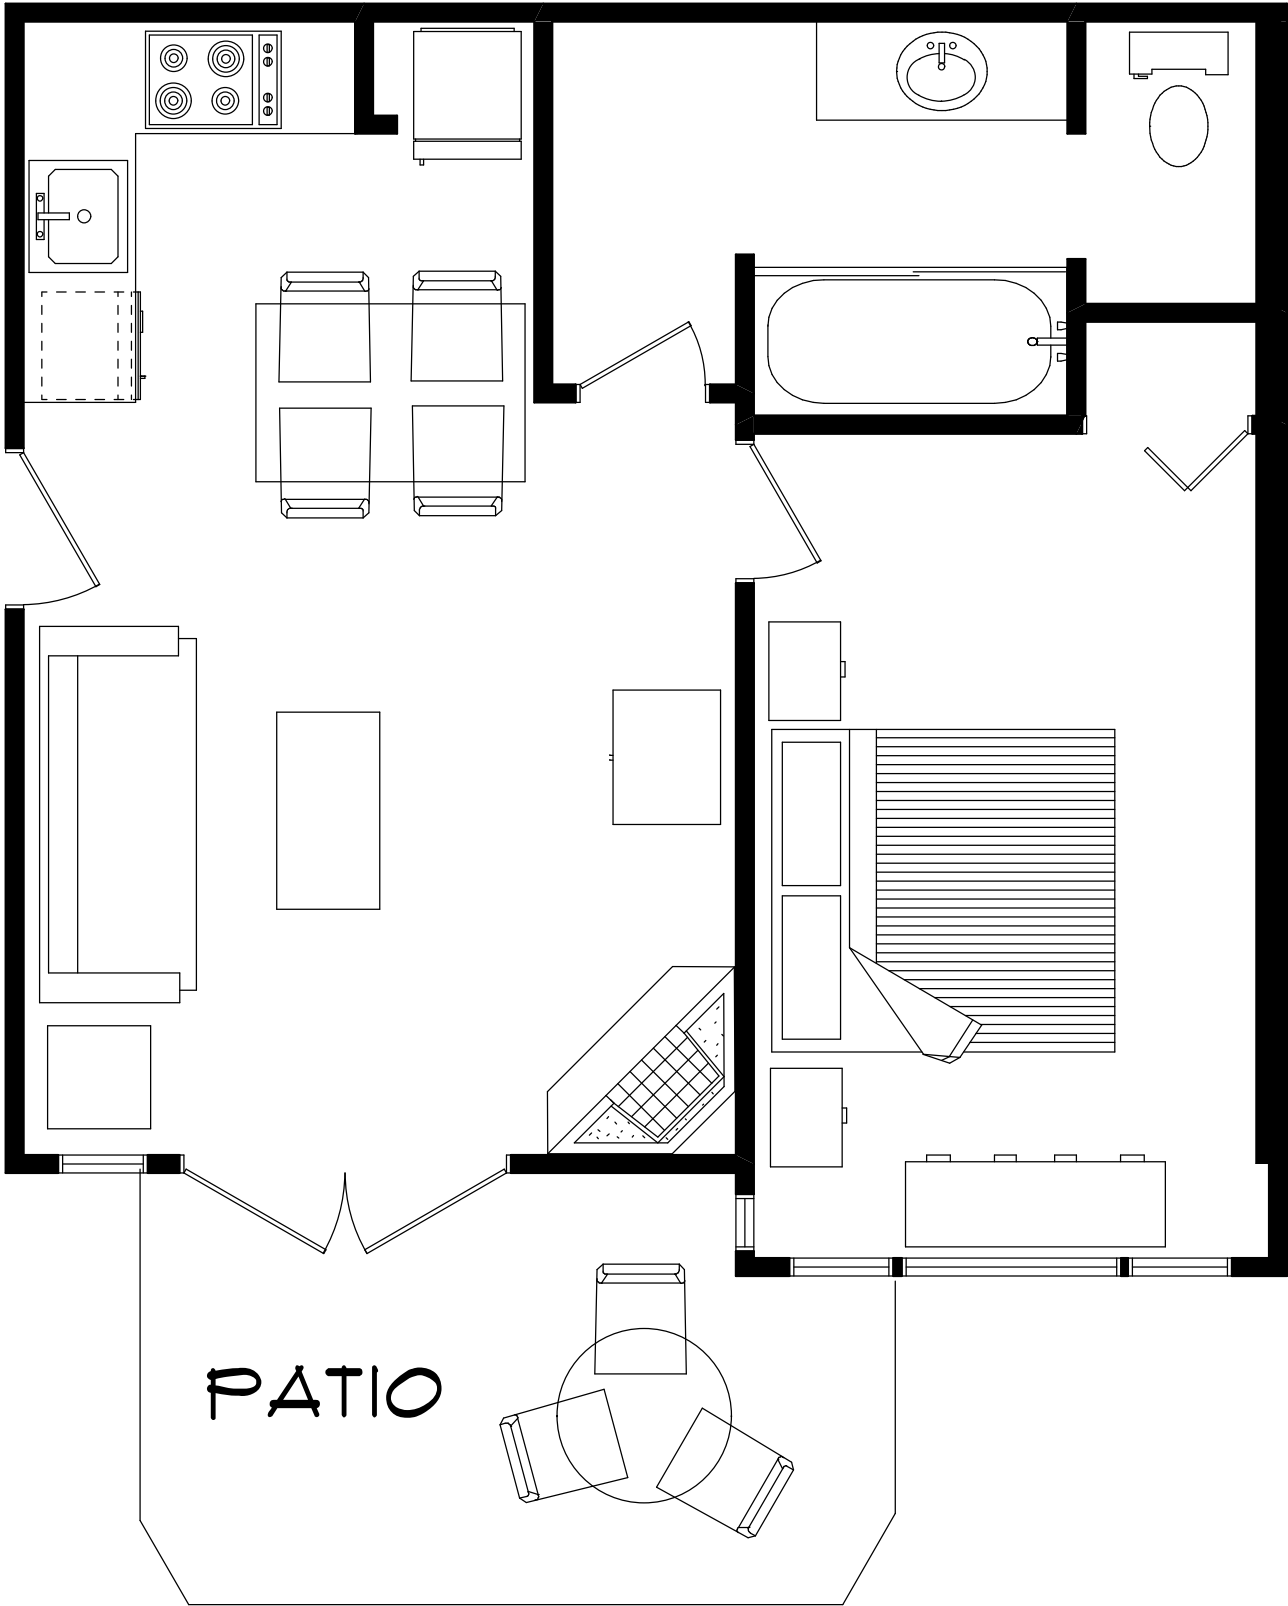

SUITE # 202 / # 203 STANDARD ONE BEDROOM SUITE / ORIGINAL LODGE

SUITE # 202 440 SQUARE FEET
SUITE # 203 427 SQUARE FEET

DECK

**SUITE # 204 - STANDARD ONE BEDROOM SUITE
ORIGINAL LODGE 431 SQUARE FEET**

COTTAGE # 205 - TWO BEDROOM OCEANFRONT COTTAGE
928 SQUARE FEET

SUITE # 206 - EXECUTIVE PENTHOUSE MAIN LODGE / TOP FLOOR

721 SQUARE FEET

SUITE # 207 - LUXURY ONE BEDROOM SUITE / MAIN LODGE

538 SQUARE FEET

SUITE # 208 - LUXURY ONE BEDROOM SUITE / MAIN LODGE

555 SQUARE FEET

SUITE # 209 - LUXURY ONE BEDROOM SUITE / MAIN LODGE / GARDEN LEVEL

538 SQUARE FEET

SUITE # 210 - LUXURY ONE BEDROOM SUITE / MAIN LODGE / GARDEN LEVEL

555 SQUARE FEET

**SUITE # 211 - LUXURY ONE BEDROOM
SUITE / MAIN LODGE / GARDEN LEVEL**

538 SQUARE FEET

ROOM # 212 - DELUXE OCEANVIEW ROOM / MAIN LODGE / TOP FLOOR

320 SQUARE FEET

**ROOM # 213 / # 214 - JUNIOR OCEANVIEW
ROOM / MAIN LODGE / 2ND FLOOR**

214 222 SQUARE FEET # 213 232 SQUARE FEET