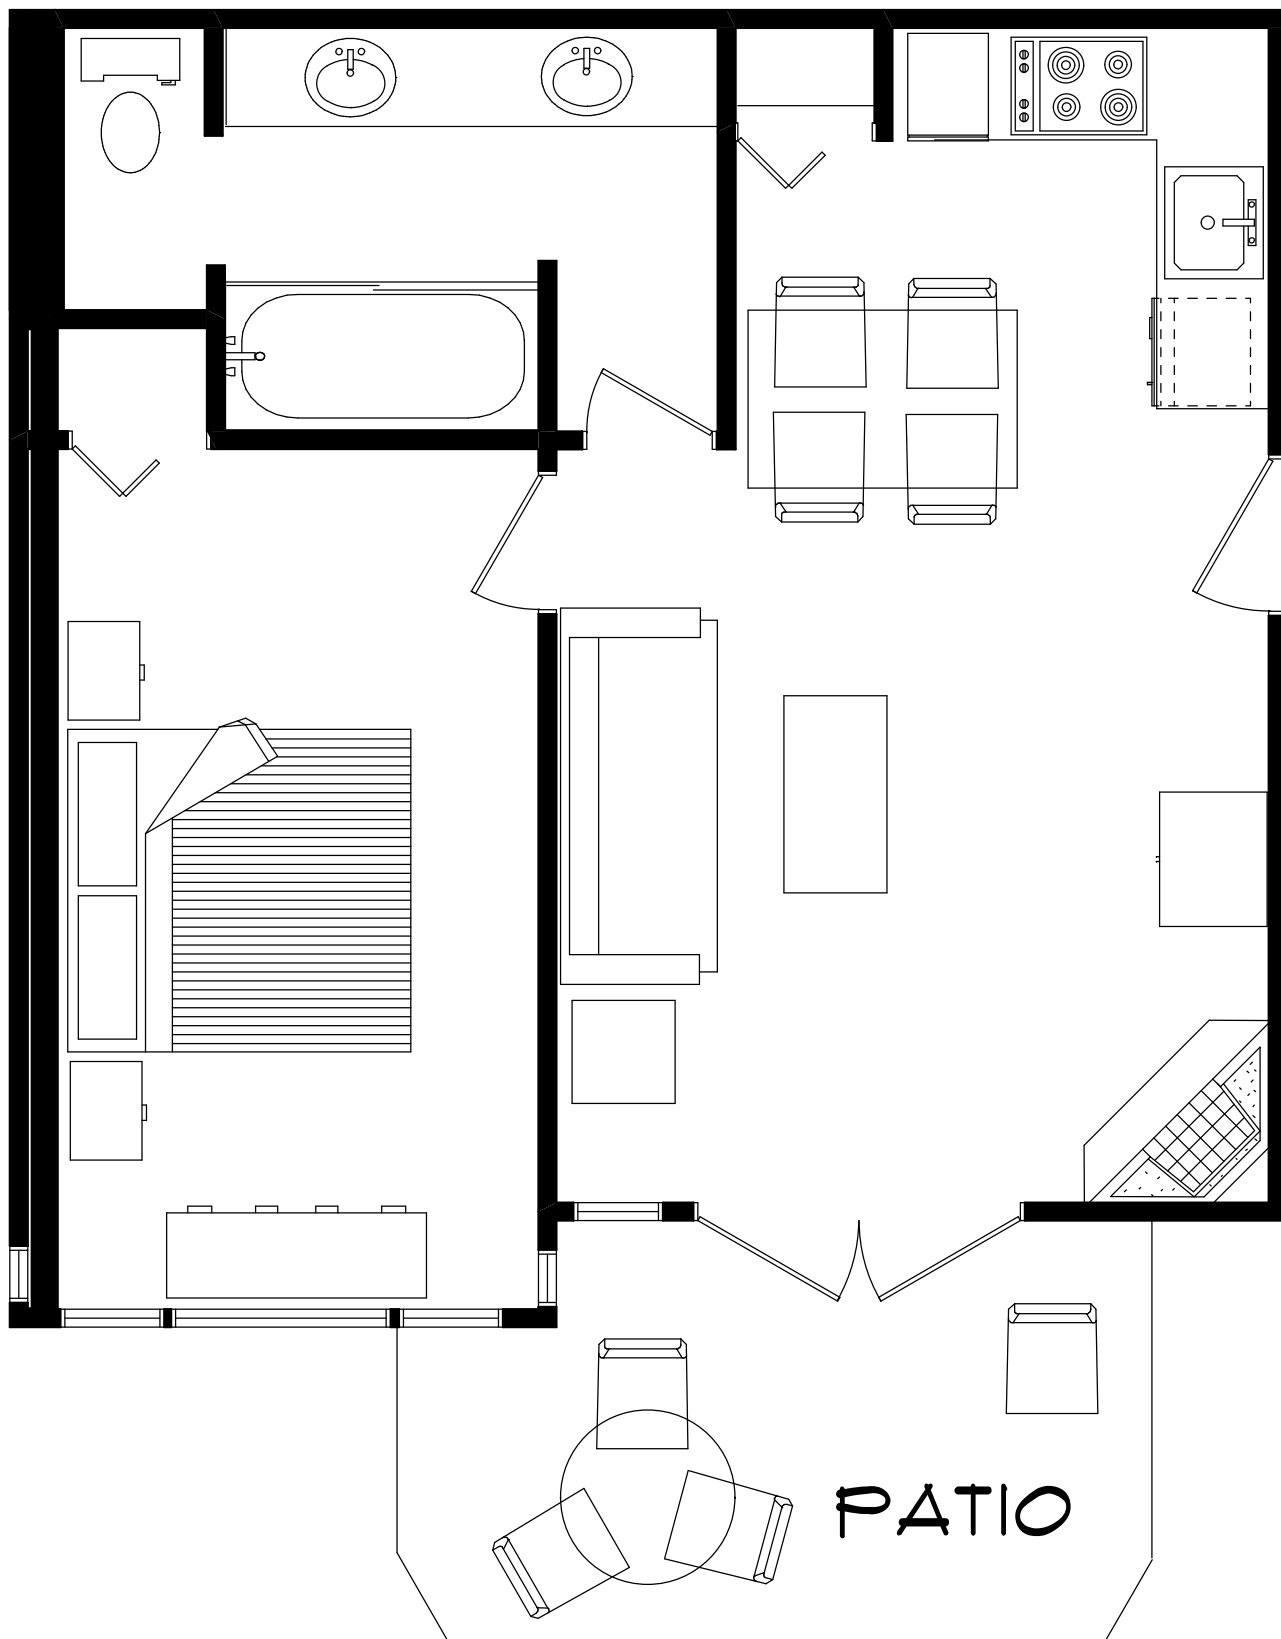

SUITE # 202 / # 203 STANDARD ONE BEDROOM SUITE / ORIGINAL LODGE

SUITE # 202 440 SQUARE FEET
SUITE # 203 427 SQUARE FEET

DECK

**SUITE # 204 - STANDARD ONE BEDROOM SUITE
ORIGINAL LODGE 431 SQUARE FEET**

COTTAGE # 205 - TWO BEDROOM OCEANFRONT COTTAGE
928 SQUARE FEET

SUITE # 206 - EXECUTIVE PENTHOUSE MAIN LODGE / TOP FLOOR

721 SQUARE FEET

SUITE # 207 - LUXURY ONE BEDROOM SUITE / MAIN LODGE

538 SQUARE FEET

SUITE # 208 - LUXURY ONE BEDROOM SUITE / MAIN LODGE

555 SQUARE FEET

SUITE # 209 - LUXURY ONE BEDROOM SUITE / MAIN LODGE / GARDEN LEVEL

538 SQUARE FEET

SUITE # 210 - LUXURY ONE BEDROOM SUITE / MAIN LODGE / GARDEN LEVEL

555 SQUARE FEET

**SUITE # 211 - LUXURY ONE BEDROOM
SUITE / MAIN LODGE / GARDEN LEVEL**

538 SQUARE FEET

ROOM # 212 - DELUXE OCEANVIEW ROOM / MAIN LODGE / TOP FLOOR

320 SQUARE FEET

**ROOM # 213 / # 214 - JUNIOR OCEANVIEW
ROOM / MAIN LODGE / 2ND FLOOR**

214 222 SQUARE FEET # 213 232 SQUARE FEET