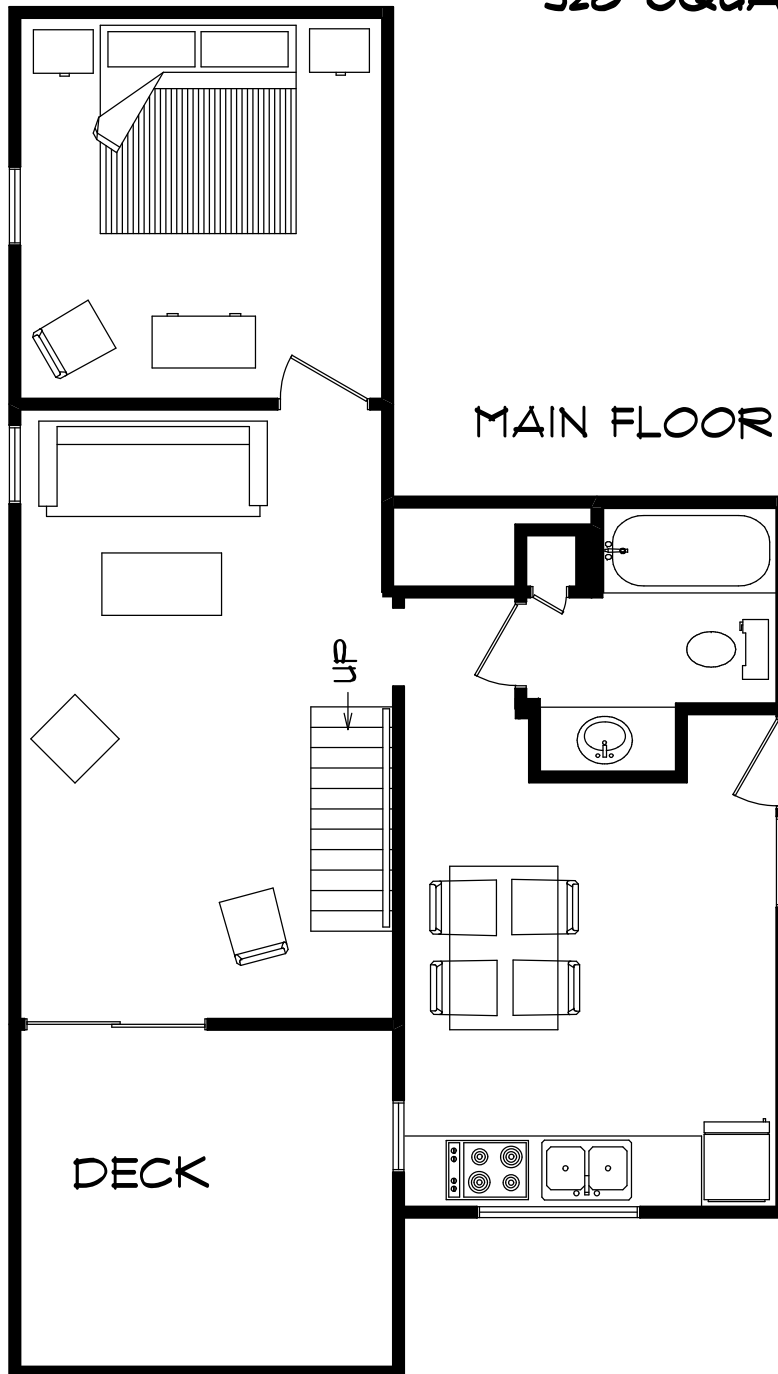

SUITE # 202 / # 203 STANDARD ONE BEDROOM SUITE / ORIGINAL LODGE

SUITE # 202 440 SQUARE FEET
SUITE # 203 427 SQUARE FEET

DECK

**SUITE # 204 - STANDARD ONE BEDROOM SUITE
ORIGINAL LODGE 431 SQUARE FEET**

COTTAGE # 205 - TWO BEDROOM OCEANFRONT COTTAGE
928 SQUARE FEET

SUITE # 206 - EXECUTIVE PENTHOUSE MAIN LODGE / TOP FLOOR

721 SQUARE FEET

SUITE # 207 - LUXURY ONE BEDROOM SUITE / MAIN LODGE

538 SQUARE FEET

SUITE # 208 - LUXURY ONE BEDROOM SUITE / MAIN LODGE

555 SQUARE FEET

SUITE # 209 - LUXURY ONE BEDROOM SUITE / MAIN LODGE / GARDEN LEVEL

538 SQUARE FEET

SUITE # 210 - LUXURY ONE BEDROOM SUITE / MAIN LODGE / GARDEN LEVEL

555 SQUARE FEET

**SUITE # 211 - LUXURY ONE BEDROOM
SUITE / MAIN LODGE / GARDEN LEVEL**

538 SQUARE FEET

ROOM # 212 - DELUXE OCEANVIEW ROOM / MAIN LODGE / TOP FLOOR

320 SQUARE FEET

**ROOM # 213 / # 214 - JUNIOR OCEANVIEW
ROOM / MAIN LODGE / 2ND FLOOR**

214 222 SQUARE FEET # 213 232 SQUARE FEET