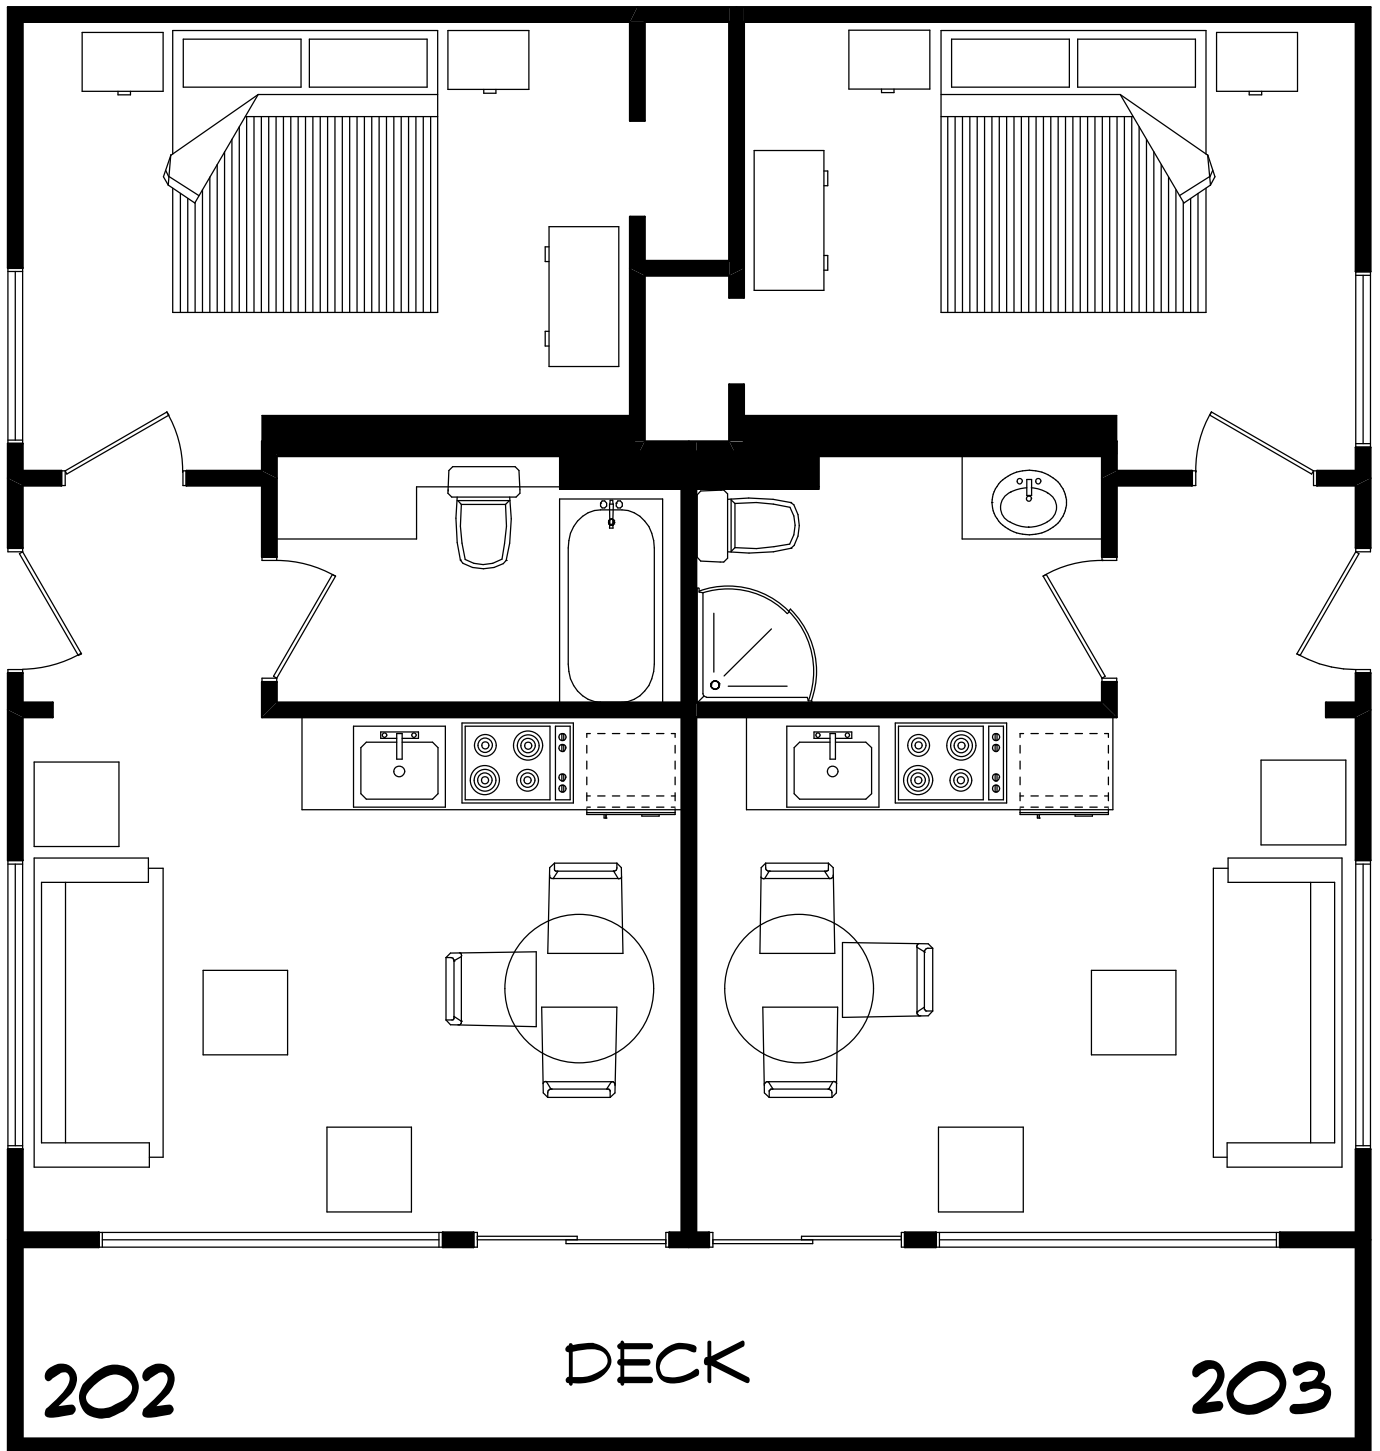

SUITE # 202 / # 203 STANDARD ONE BEDROOM SUITE / ORIGINAL LODGE

SUITE # 202 440 SQUARE FEET
SUITE # 203 427 SQUARE FEET

DECK

**SUITE # 204 - STANDARD ONE BEDROOM SUITE
ORIGINAL LODGE 431 SQUARE FEET**

COTTAGE # 205 - TWO BEDROOM OCEANFRONT COTTAGE
928 SQUARE FEET

SUITE # 206 - EXECUTIVE PENTHOUSE MAIN LODGE / TOP FLOOR

721 SQUARE FEET

SUITE # 207 - LUXURY ONE BEDROOM SUITE / MAIN LODGE

538 SQUARE FEET

SUITE # 208 - LUXURY ONE BEDROOM SUITE / MAIN LODGE

555 SQUARE FEET

SUITE # 209 - LUXURY ONE BEDROOM SUITE / MAIN LODGE / GARDEN LEVEL

538 SQUARE FEET

SUITE # 210 - LUXURY ONE BEDROOM SUITE / MAIN LODGE / GARDEN LEVEL

555 SQUARE FEET

**SUITE # 211 - LUXURY ONE BEDROOM
SUITE / MAIN LODGE / GARDEN LEVEL**

538 SQUARE FEET

ROOM # 212 - DELUXE OCEANVIEW ROOM / MAIN LODGE / TOP FLOOR

320 SQUARE FEET

**ROOM # 213 / # 214 - JUNIOR OCEANVIEW
ROOM / MAIN LODGE / 2ND FLOOR**

214 222 SQUARE FEET # 213 232 SQUARE FEET