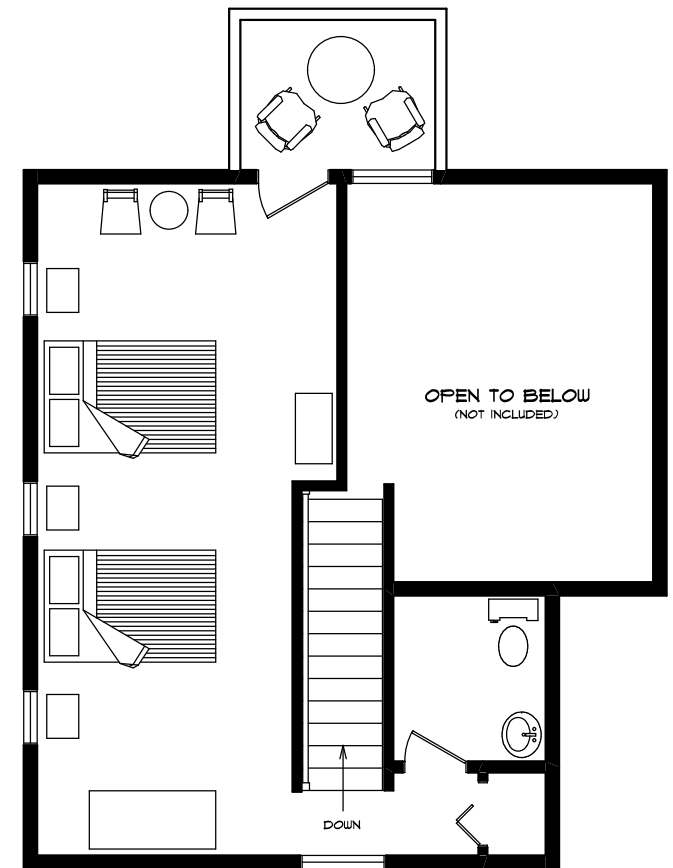

SUITE # 202 / # 203 STANDARD ONE BEDROOM SUITE / ORIGINAL LODGE

SUITE # 202 440 SQUARE FEET
SUITE # 203 427 SQUARE FEET

DECK

**SUITE # 204 - STANDARD ONE BEDROOM SUITE
ORIGINAL LODGE 431 SQUARE FEET**

COTTAGE # 205 - TWO BEDROOM OCEANFRONT COTTAGE
928 SQUARE FEET

538 SQUARE FEET

ROOM # 212 - DELUXE OCEANVIEW ROOM / MAIN LODGE / TOP FLOOR

320 SQUARE FEET

**ROOM # 213 / # 214 - JUNIOR OCEANVIEW
ROOM / MAIN LODGE / 2ND FLOOR**

214 222 SQUARE FEET # 213 232 SQUARE FEET

DECK
755 SQUARE FEET

MAIN FLOOR

#218- EXECUTIVE COTTAGE
1047 SQUARE FEET

OPEN TO BELOW
(NOT INCLUDED)

TOP FLOOR

#219 - EXECUTIVE COTTAGE
1047 SQUARE FEET

TOP FLOOR

MAIN FLOOR

MAIN FLOOR

#220 - EXECUTIVE COTTAGE
1047 SQUARE FEET

TOP FLOOR