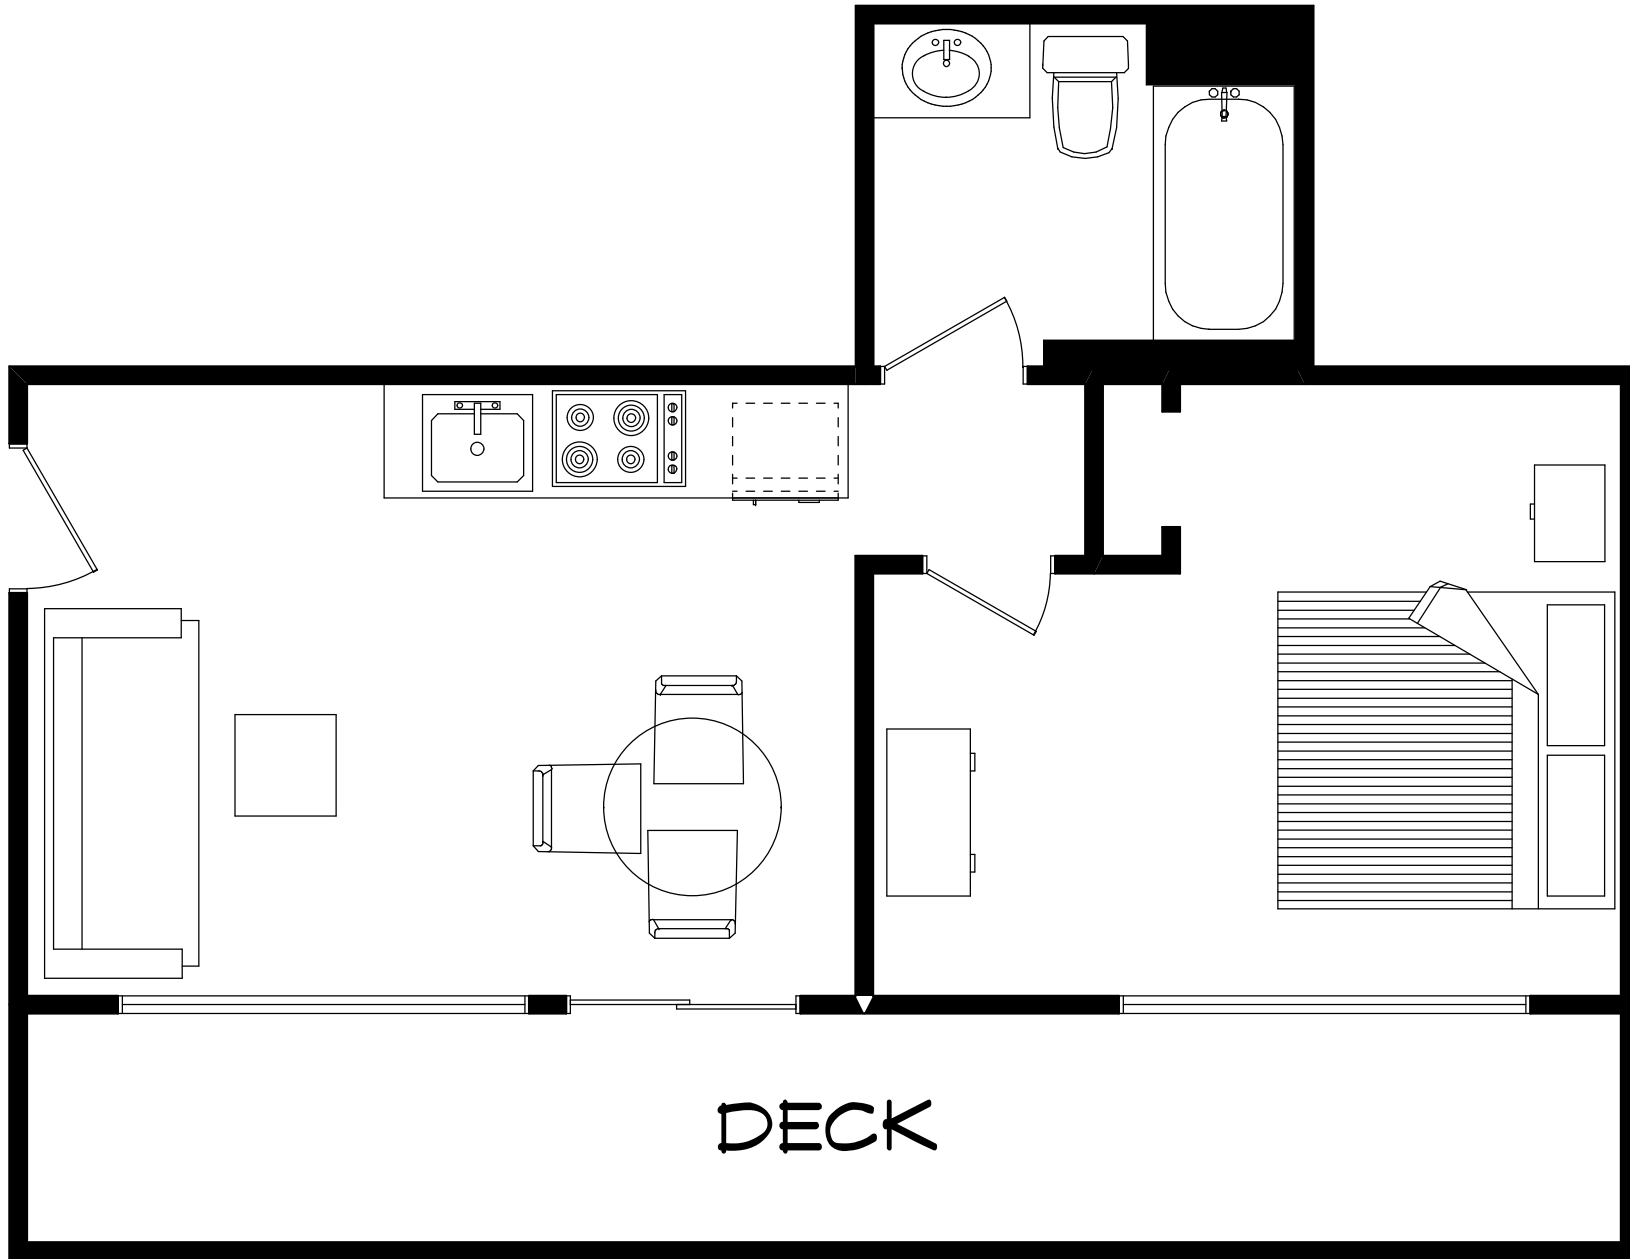

SUITE # 202 / # 203 STANDARD ONE BEDROOM SUITE / ORIGINAL LODGE

SUITE # 202 440 SQUARE FEET
SUITE # 203 427 SQUARE FEET

DECK

**SUITE # 204 - STANDARD ONE BEDROOM SUITE
ORIGINAL LODGE 431 SQUARE FEET**

COTTAGE # 205 - TWO BEDROOM OCEANFRONT COTTAGE
928 SQUARE FEET

SUITE # 206 - EXECUTIVE PENTHOUSE MAIN LODGE / TOP FLOOR

721 SQUARE FEET

SUITE # 207 - LUXURY ONE BEDROOM SUITE / MAIN LODGE

538 SQUARE FEET

SUITE # 208 - LUXURY ONE BEDROOM SUITE / MAIN LODGE

555 SQUARE FEET

SUITE # 209 - LUXURY ONE BEDROOM SUITE / MAIN LODGE / GARDEN LEVEL

538 SQUARE FEET

SUITE # 210 - LUXURY ONE BEDROOM SUITE / MAIN LODGE / GARDEN LEVEL

555 SQUARE FEET

**SUITE # 211 - LUXURY ONE BEDROOM
SUITE / MAIN LODGE / GARDEN LEVEL**

538 SQUARE FEET

ROOM # 212 - DELUXE OCEANVIEW ROOM / MAIN LODGE / TOP FLOOR

320 SQUARE FEET

**ROOM # 213 / # 214 - JUNIOR OCEANVIEW
ROOM / MAIN LODGE / 2ND FLOOR**

214 222 SQUARE FEET # 213 232 SQUARE FEET