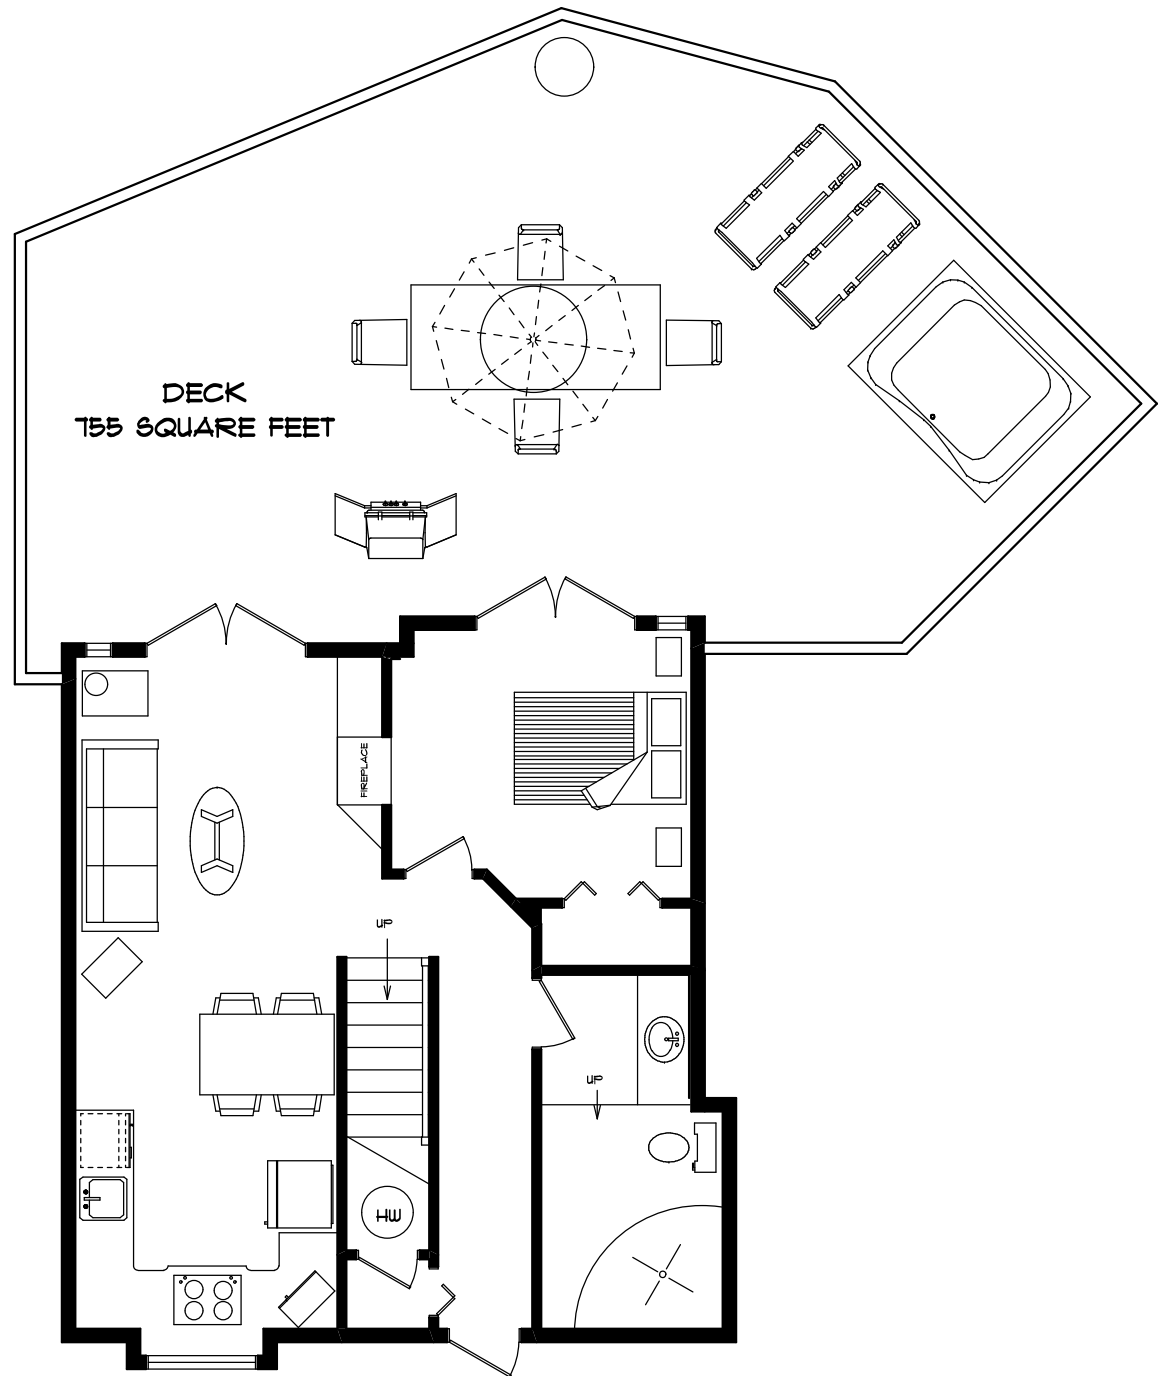

SUITE # 202 / # 203 STANDARD ONE BEDROOM SUITE / ORIGINAL LODGE

SUITE # 202 440 SQUARE FEET
SUITE # 203 427 SQUARE FEET

DECK

**SUITE # 204 - STANDARD ONE BEDROOM SUITE
ORIGINAL LODGE 431 SQUARE FEET**

COTTAGE # 205 - TWO BEDROOM OCEANFRONT COTTAGE
928 SQUARE FEET

538 SQUARE FEET

ROOM # 212 - DELUXE OCEANVIEW ROOM / MAIN LODGE / TOP FLOOR

320 SQUARE FEET

**ROOM # 213 / # 214 - JUNIOR OCEANVIEW
ROOM / MAIN LODGE / 2ND FLOOR**

214 222 SQUARE FEET # 213 232 SQUARE FEET

DECK
755 SQUARE FEET

MAIN FLOOR

#218- EXECUTIVE COTTAGE
1047 SQUARE FEET

OPEN TO BELOW
(NOT INCLUDED)

TOP FLOOR

#219 - EXECUTIVE COTTAGE
1047 SQUARE FEET

TOP FLOOR

MAIN FLOOR

MAIN FLOOR

#220 - EXECUTIVE COTTAGE
1047 SQUARE FEET

TOP FLOOR