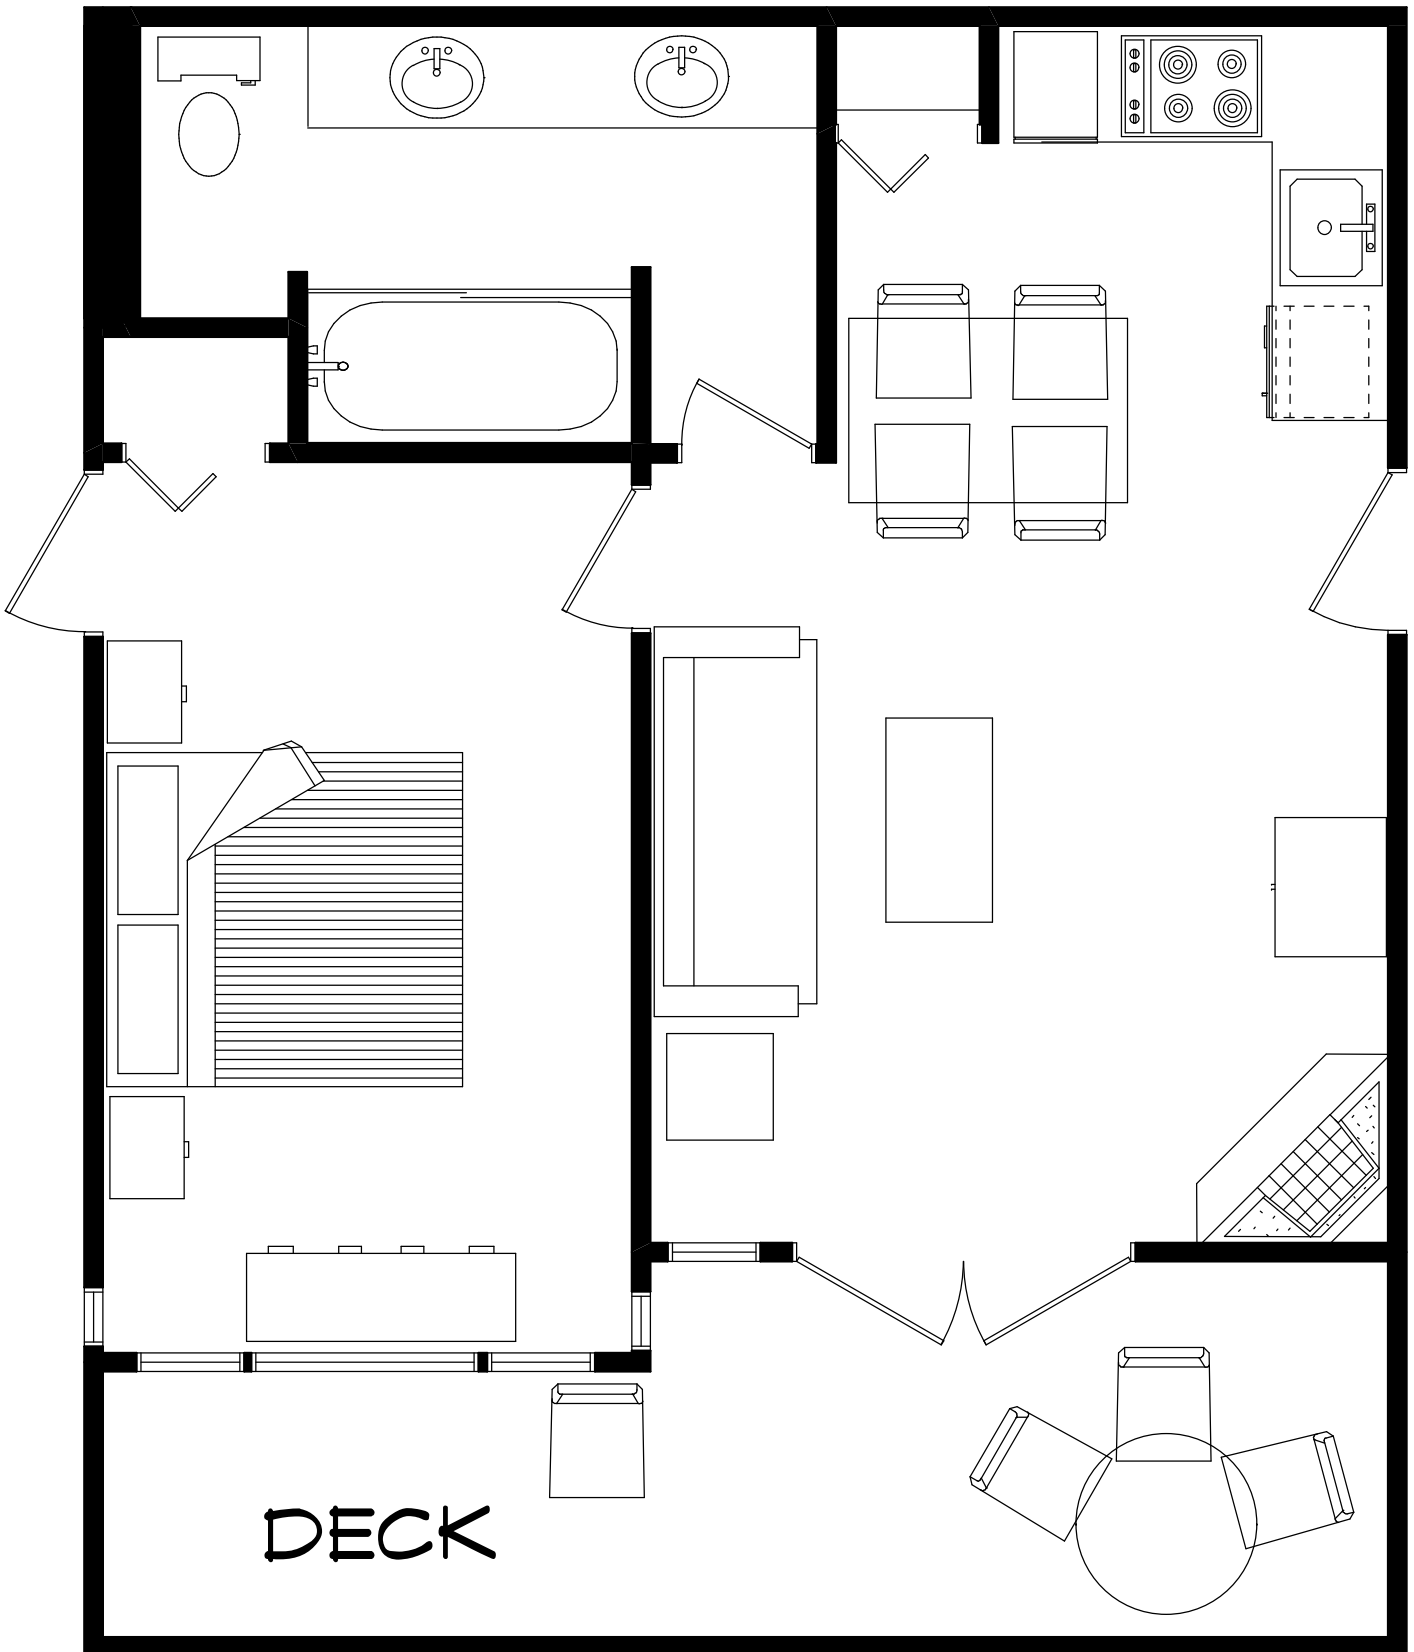

SUITE # 202 / # 203 STANDARD ONE BEDROOM SUITE / ORIGINAL LODGE

SUITE # 202 440 SQUARE FEET
SUITE # 203 427 SQUARE FEET

DECK

**SUITE # 204 - STANDARD ONE BEDROOM SUITE
ORIGINAL LODGE 431 SQUARE FEET**

COTTAGE # 205 - TWO BEDROOM OCEANFRONT COTTAGE
928 SQUARE FEET

SUITE # 206 - EXECUTIVE PENTHOUSE MAIN LODGE / TOP FLOOR

721 SQUARE FEET

SUITE # 207 - LUXURY ONE BEDROOM SUITE / MAIN LODGE

538 SQUARE FEET

SUITE # 208 - LUXURY ONE BEDROOM SUITE / MAIN LODGE

555 SQUARE FEET

SUITE # 209 - LUXURY ONE BEDROOM SUITE / MAIN LODGE / GARDEN LEVEL

538 SQUARE FEET

SUITE # 210 - LUXURY ONE BEDROOM SUITE / MAIN LODGE / GARDEN LEVEL

555 SQUARE FEET

**SUITE # 211 - LUXURY ONE BEDROOM
SUITE / MAIN LODGE / GARDEN LEVEL**

538 SQUARE FEET

ROOM # 212 - DELUXE OCEANVIEW ROOM / MAIN LODGE / TOP FLOOR

320 SQUARE FEET

**ROOM # 213 / # 214 - JUNIOR OCEANVIEW
ROOM / MAIN LODGE / 2ND FLOOR**

214 222 SQUARE FEET # 213 232 SQUARE FEET