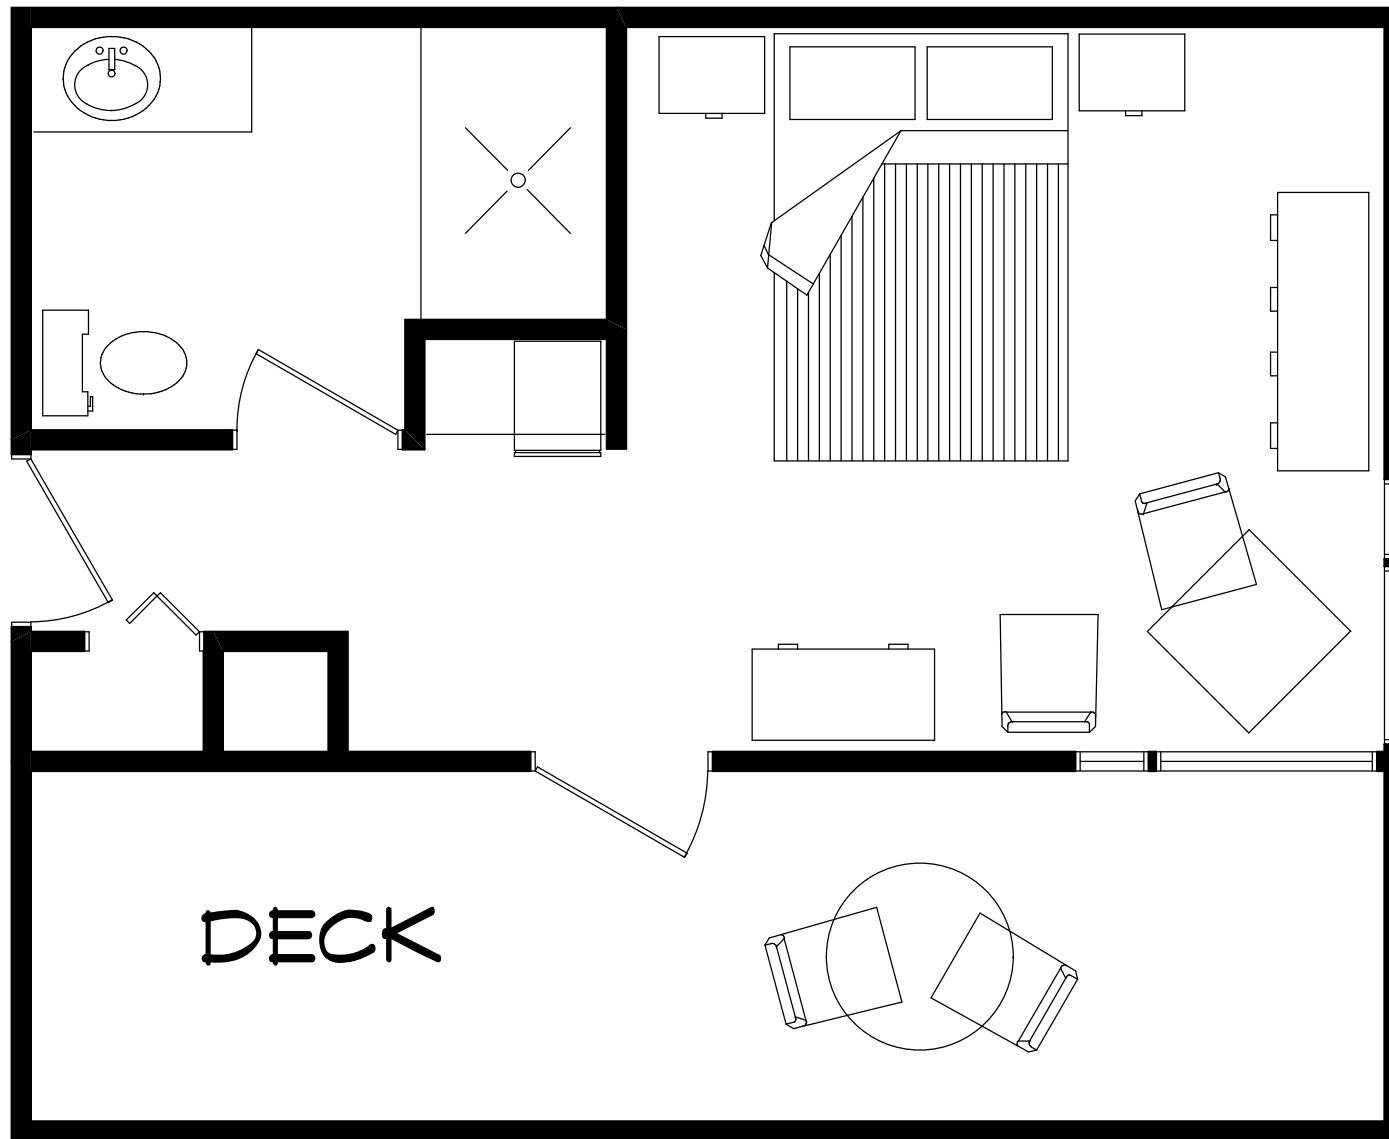

SUITE # 202 / # 203 STANDARD ONE BEDROOM SUITE / ORIGINAL LODGE

SUITE # 202 440 SQUARE FEET
SUITE # 203 427 SQUARE FEET

DECK

**SUITE # 204 - STANDARD ONE BEDROOM SUITE
ORIGINAL LODGE 431 SQUARE FEET**

COTTAGE # 205 - TWO BEDROOM OCEANFRONT COTTAGE
928 SQUARE FEET

SUITE # 206 - EXECUTIVE PENTHOUSE MAIN LODGE / TOP FLOOR

721 SQUARE FEET

SUITE # 207 - LUXURY ONE BEDROOM SUITE / MAIN LODGE

538 SQUARE FEET

SUITE # 208 - LUXURY ONE BEDROOM SUITE / MAIN LODGE

555 SQUARE FEET

SUITE # 209 - LUXURY ONE BEDROOM SUITE / MAIN LODGE / GARDEN LEVEL

538 SQUARE FEET

SUITE # 210 - LUXURY ONE BEDROOM SUITE / MAIN LODGE / GARDEN LEVEL

555 SQUARE FEET

**SUITE # 211 - LUXURY ONE BEDROOM
SUITE / MAIN LODGE / GARDEN LEVEL**

538 SQUARE FEET

ROOM # 212 - DELUXE OCEANVIEW ROOM / MAIN LODGE / TOP FLOOR

320 SQUARE FEET

**ROOM # 213 / # 214 - JUNIOR OCEANVIEW
ROOM / MAIN LODGE / 2ND FLOOR**

214 222 SQUARE FEET # 213 232 SQUARE FEET