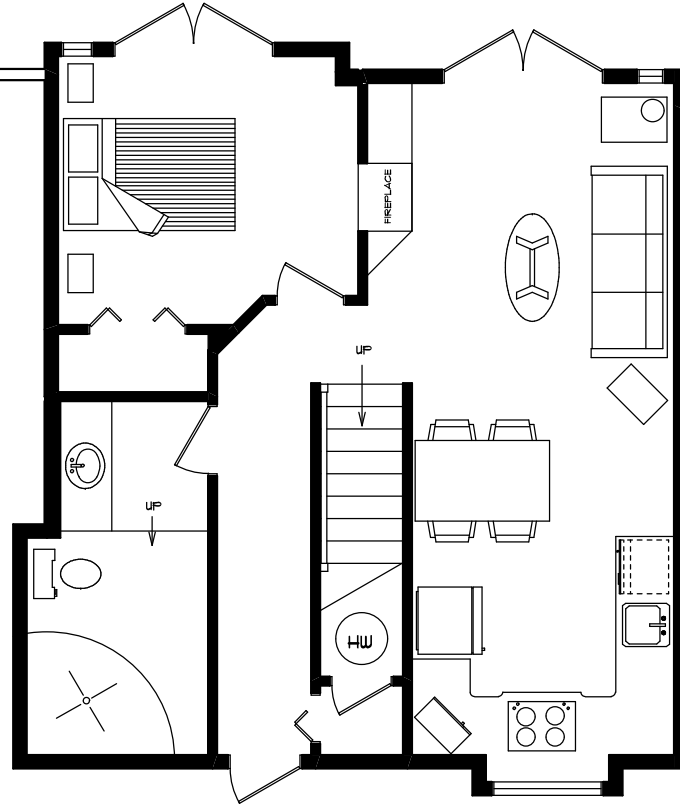

SUITE # 202 / # 203 STANDARD ONE BEDROOM SUITE / ORIGINAL LODGE

SUITE # 202 440 SQUARE FEET
SUITE # 203 427 SQUARE FEET

DECK

**SUITE # 204 - STANDARD ONE BEDROOM SUITE
ORIGINAL LODGE 431 SQUARE FEET**

COTTAGE # 205 - TWO BEDROOM OCEANFRONT COTTAGE
928 SQUARE FEET

538 SQUARE FEET

ROOM # 212 - DELUXE OCEANVIEW ROOM / MAIN LODGE / TOP FLOOR

320 SQUARE FEET

**ROOM # 213 / # 214 - JUNIOR OCEANVIEW
ROOM / MAIN LODGE / 2ND FLOOR**

214 222 SQUARE FEET # 213 232 SQUARE FEET

DECK
755 SQUARE FEET

MAIN FLOOR

#218- EXECUTIVE COTTAGE
1047 SQUARE FEET

OPEN TO BELOW
(NOT INCLUDED)

TOP FLOOR

#219 - EXECUTIVE COTTAGE
1047 SQUARE FEET

TOP FLOOR

MAIN FLOOR

MAIN FLOOR

#220 - EXECUTIVE COTTAGE
1047 SQUARE FEET

TOP FLOOR