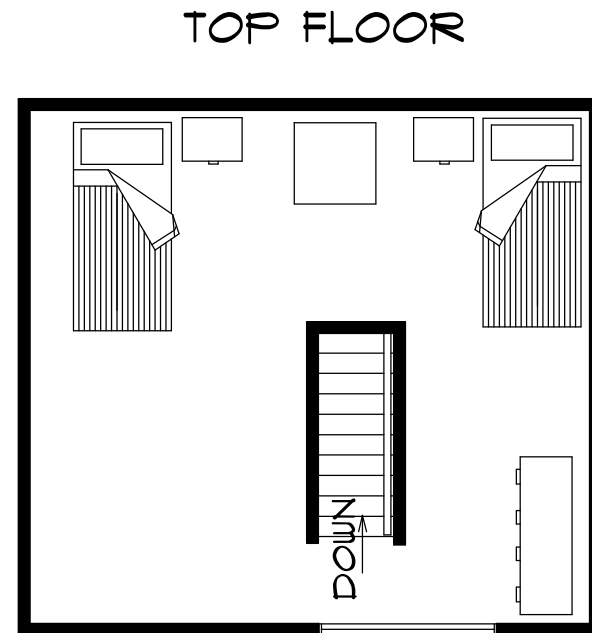

SUITE # 202 / # 203 STANDARD ONE BEDROOM SUITE / ORIGINAL LODGE

SUITE # 202 440 SQUARE FEET
SUITE # 203 427 SQUARE FEET

DECK

**SUITE # 204 - STANDARD ONE BEDROOM SUITE
ORIGINAL LODGE 431 SQUARE FEET**

COTTAGE # 205 - TWO BEDROOM OCEANFRONT COTTAGE
928 SQUARE FEET

SUITE # 206 - EXECUTIVE PENTHOUSE MAIN LODGE / TOP FLOOR

721 SQUARE FEET

SUITE # 207 - LUXURY ONE BEDROOM SUITE / MAIN LODGE

538 SQUARE FEET

SUITE # 208 - LUXURY ONE BEDROOM SUITE / MAIN LODGE

555 SQUARE FEET

SUITE # 209 - LUXURY ONE BEDROOM SUITE / MAIN LODGE / GARDEN LEVEL

538 SQUARE FEET

SUITE # 210 - LUXURY ONE BEDROOM SUITE / MAIN LODGE / GARDEN LEVEL

555 SQUARE FEET

**SUITE # 211 - LUXURY ONE BEDROOM
SUITE / MAIN LODGE / GARDEN LEVEL**

538 SQUARE FEET

ROOM # 212 - DELUXE OCEANVIEW ROOM / MAIN LODGE / TOP FLOOR

320 SQUARE FEET

**ROOM # 213 / # 214 - JUNIOR OCEANVIEW
ROOM / MAIN LODGE / 2ND FLOOR**

214 222 SQUARE FEET # 213 232 SQUARE FEET