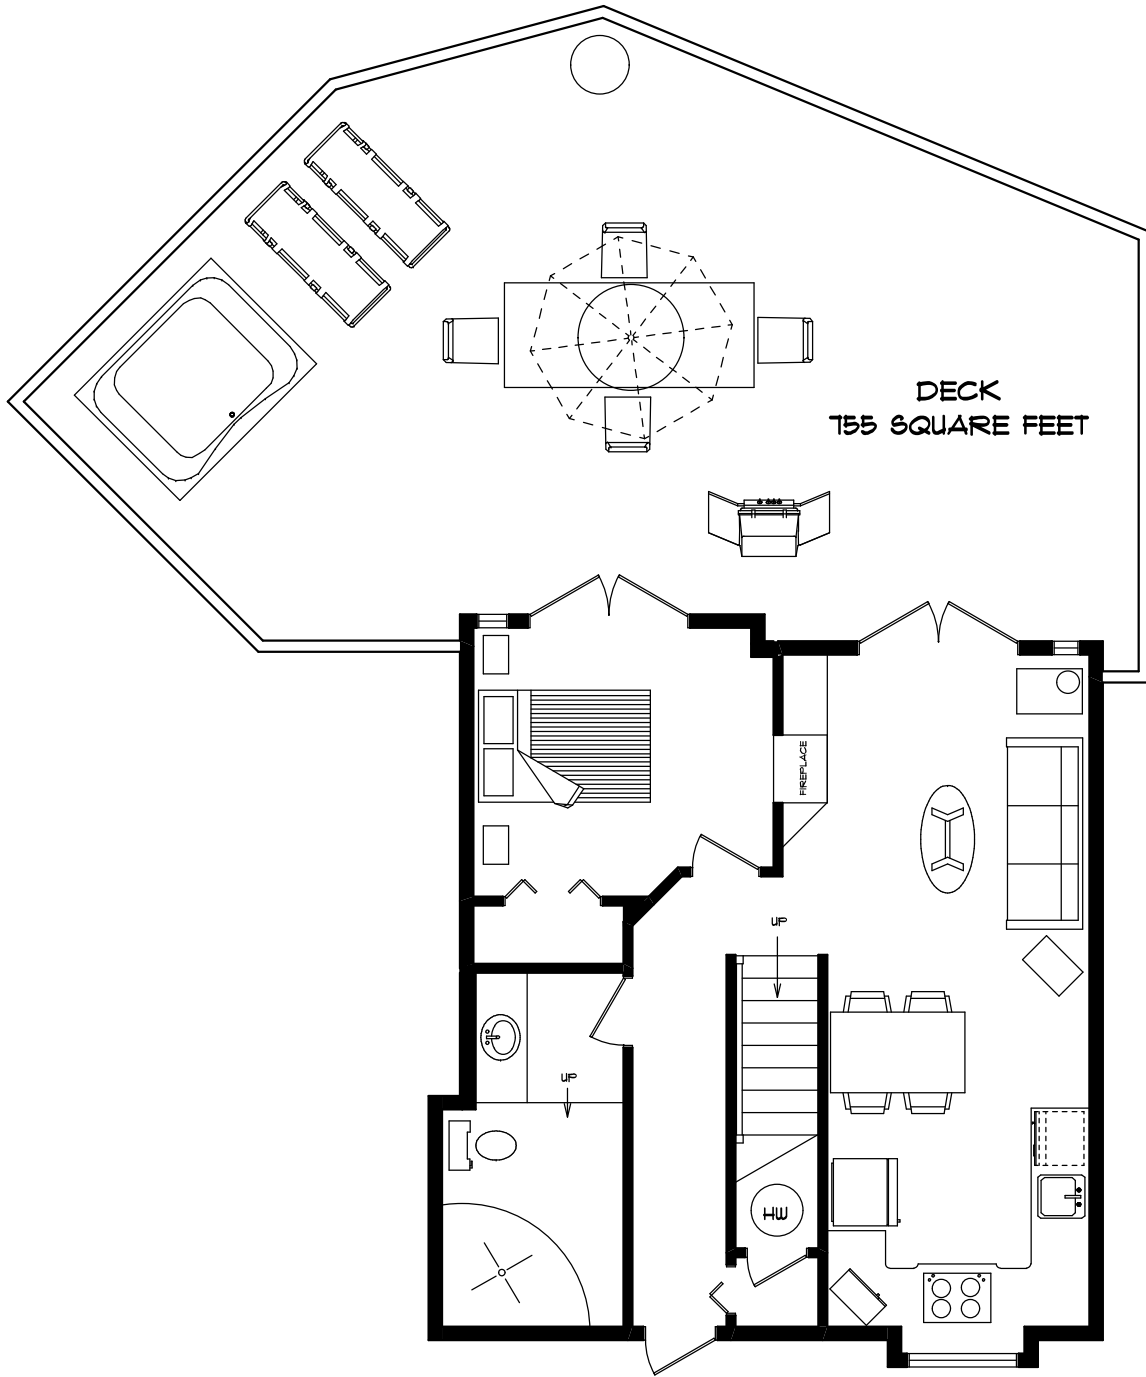

SUITE # 202 / # 203 STANDARD ONE BEDROOM SUITE / ORIGINAL LODGE

SUITE # 202 440 SQUARE FEET
SUITE # 203 427 SQUARE FEET

DECK

**SUITE # 204 - STANDARD ONE BEDROOM SUITE
ORIGINAL LODGE 431 SQUARE FEET**

COTTAGE # 205 - TWO BEDROOM OCEANFRONT COTTAGE
928 SQUARE FEET

SUITE # 209 - LUXURY ONE BEDROOM SUITE / MAIN LODGE / GARDEN LEVEL

538 SQUARE FEET

SUITE # 210 - LUXURY ONE BEDROOM SUITE / MAIN LODGE / GARDEN LEVEL

555 SQUARE FEET

**SUITE # 211 - LUXURY ONE BEDROOM
SUITE / MAIN LODGE / GARDEN LEVEL**

538 SQUARE FEET

ROOM # 212 - DELUXE OCEANVIEW ROOM / MAIN LODGE / TOP FLOOR

320 SQUARE FEET

**ROOM # 213 / # 214 - JUNIOR OCEANVIEW
ROOM / MAIN LODGE / 2ND FLOOR**

214 222 SQUARE FEET # 213 232 SQUARE FEET

DECK
755 SQUARE FEET

MAIN FLOOR

#218- EXECUTIVE COTTAGE
1047 SQUARE FEET

OPEN TO BELOW
(NOT INCLUDED)

TOP FLOOR

#219 - EXECUTIVE COTTAGE
1047 SQUARE FEET

TOP FLOOR

MAIN FLOOR