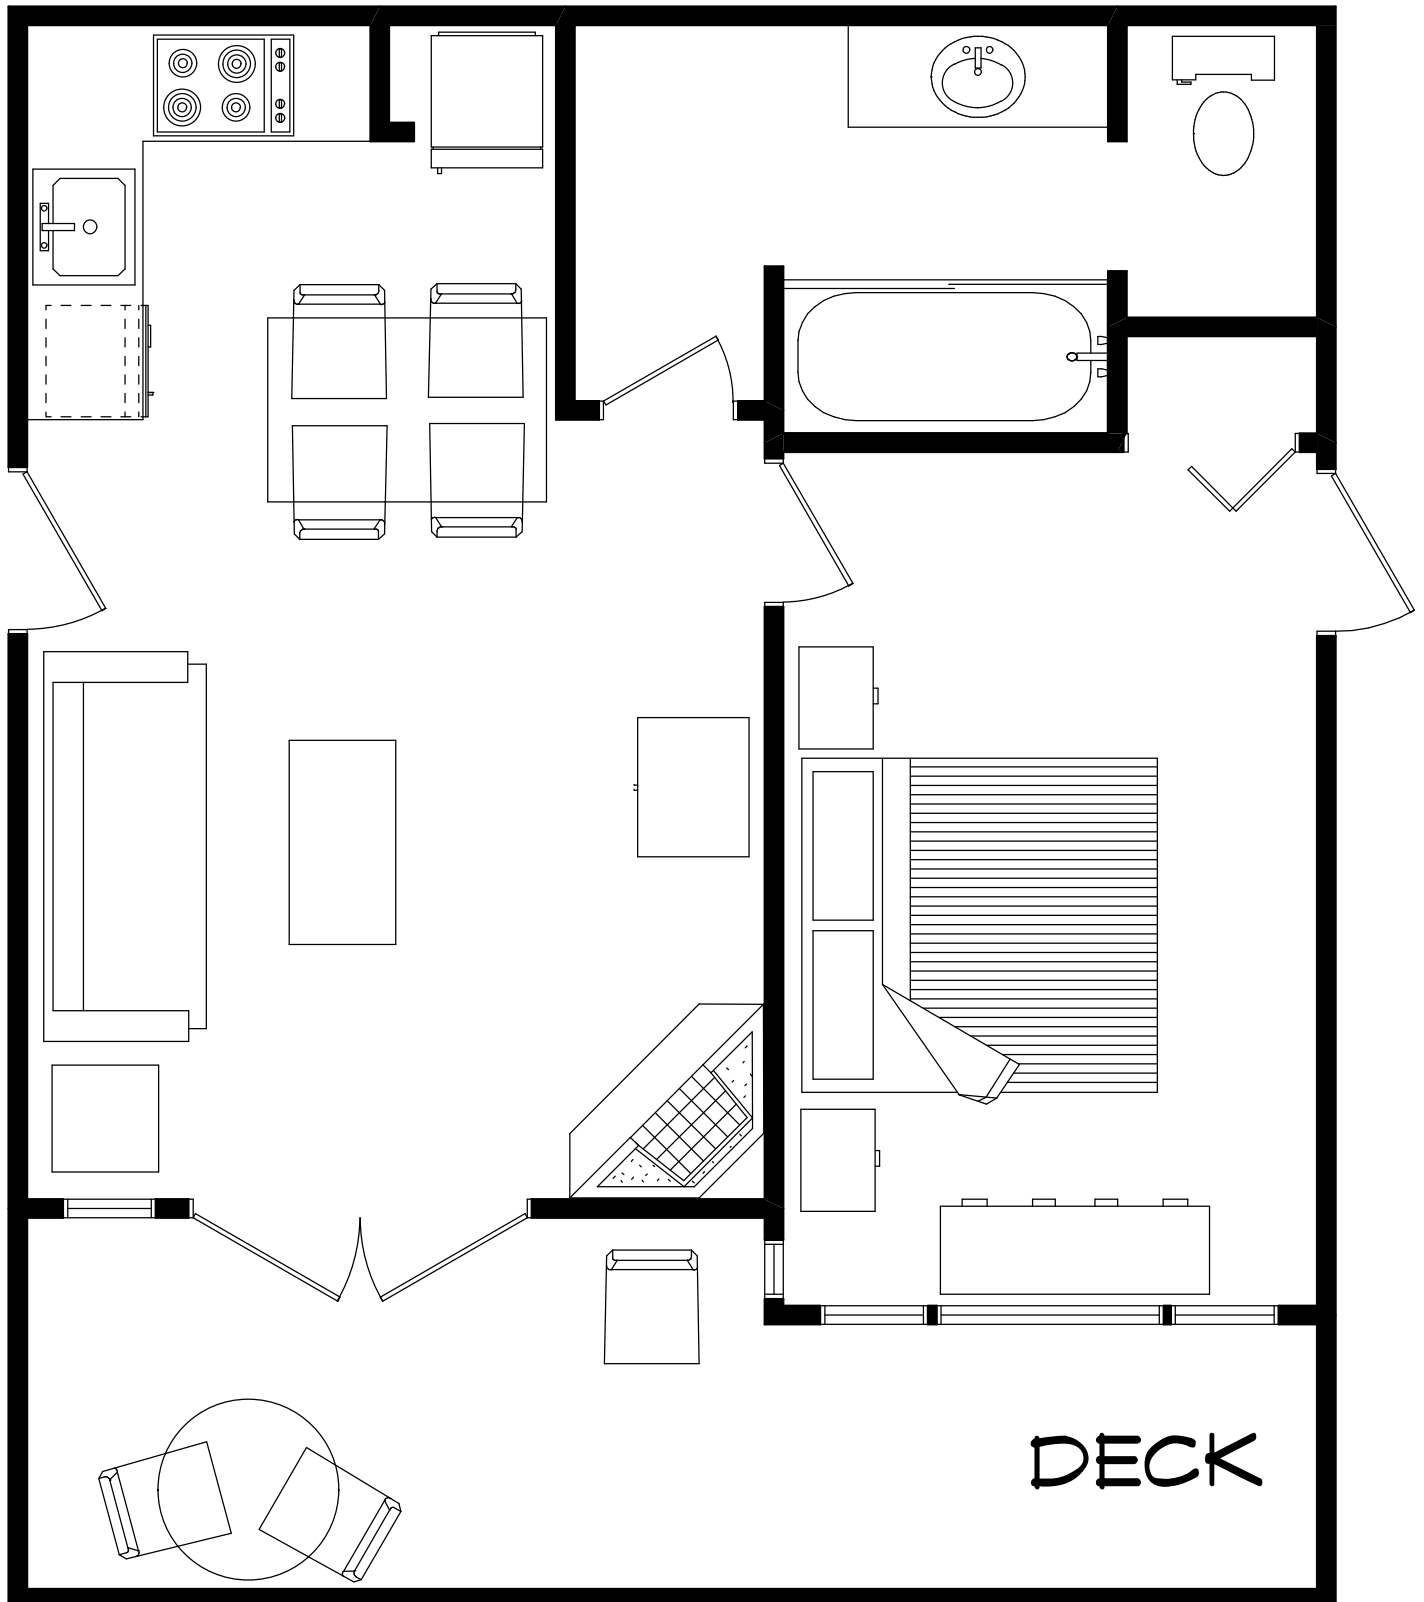

SUITE # 202 / # 203 STANDARD ONE BEDROOM SUITE / ORIGINAL LODGE

SUITE # 202 440 SQUARE FEET
SUITE # 203 427 SQUARE FEET

DECK

**SUITE # 204 - STANDARD ONE BEDROOM SUITE
ORIGINAL LODGE 431 SQUARE FEET**

COTTAGE # 205 - TWO BEDROOM OCEANFRONT COTTAGE
928 SQUARE FEET

SUITE # 206 - EXECUTIVE PENTHOUSE MAIN LODGE / TOP FLOOR

721 SQUARE FEET

SUITE # 207 - LUXURY ONE BEDROOM SUITE / MAIN LODGE

538 SQUARE FEET

SUITE # 208 - LUXURY ONE BEDROOM SUITE / MAIN LODGE

555 SQUARE FEET

SUITE # 209 - LUXURY ONE BEDROOM SUITE / MAIN LODGE / GARDEN LEVEL

538 SQUARE FEET

SUITE # 210 - LUXURY ONE BEDROOM SUITE / MAIN LODGE / GARDEN LEVEL

555 SQUARE FEET

**SUITE # 211 - LUXURY ONE BEDROOM
SUITE / MAIN LODGE / GARDEN LEVEL**

538 SQUARE FEET

ROOM # 212 - DELUXE OCEANVIEW ROOM / MAIN LODGE / TOP FLOOR

320 SQUARE FEET

**ROOM # 213 / # 214 - JUNIOR OCEANVIEW
ROOM / MAIN LODGE / 2ND FLOOR**

214 222 SQUARE FEET # 213 232 SQUARE FEET