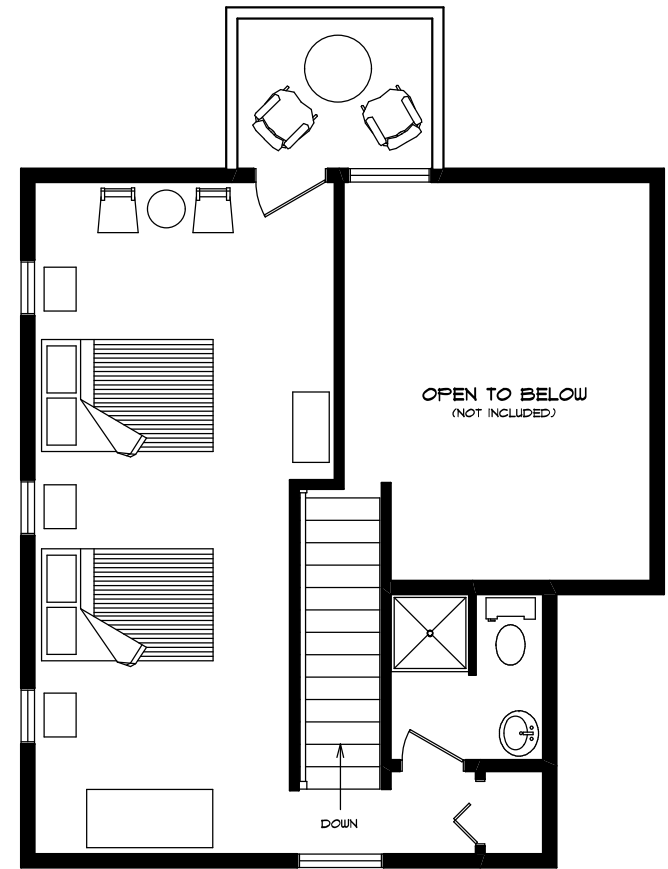

OPEN TO BELOW
(NOT INCLUDED)

TOP FLOOR