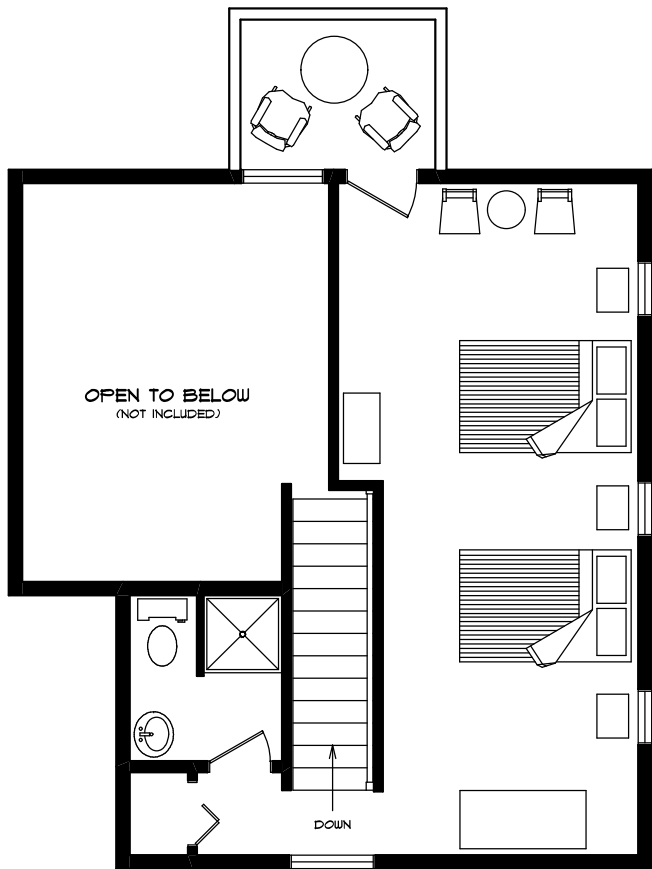

SUITE # 202 / # 203 STANDARD ONE BEDROOM SUITE / ORIGINAL LODGE

SUITE # 202 440 SQUARE FEET
SUITE # 203 427 SQUARE FEET

DECK

**SUITE # 204 - STANDARD ONE BEDROOM SUITE
ORIGINAL LODGE 431 SQUARE FEET**

COTTAGE # 205 - TWO BEDROOM OCEANFRONT COTTAGE
928 SQUARE FEET

538 SQUARE FEET

ROOM # 212 - DELUXE OCEANVIEW ROOM / MAIN LODGE / TOP FLOOR

320 SQUARE FEET

**ROOM # 213 / # 214 - JUNIOR OCEANVIEW
ROOM / MAIN LODGE / 2ND FLOOR**

214 222 SQUARE FEET # 213 232 SQUARE FEET

DECK
755 SQUARE FEET

MAIN FLOOR

#218- EXECUTIVE COTTAGE
1047 SQUARE FEET

OPEN TO BELOW
(NOT INCLUDED)

TOP FLOOR

#219 - EXECUTIVE COTTAGE
1047 SQUARE FEET

TOP FLOOR

MAIN FLOOR

MAIN FLOOR

#220 - EXECUTIVE COTTAGE
1047 SQUARE FEET

TOP FLOOR