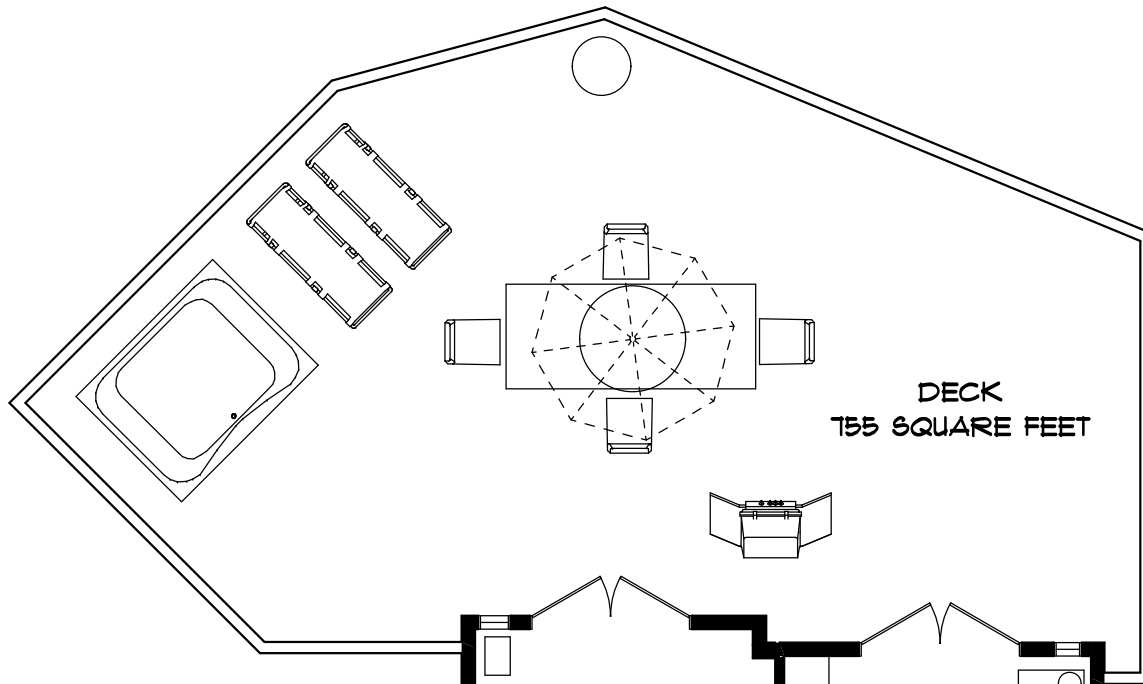

538 SQUARE FEET

ROOM # 212 - DELUXE OCEANVIEW ROOM / MAIN LODGE / TOP FLOOR

320 SQUARE FEET

**ROOM # 213 / # 214 - JUNIOR OCEANVIEW
ROOM / MAIN LODGE / 2ND FLOOR**

214 222 SQUARE FEET # 213 232 SQUARE FEET

DECK
755 SQUARE FEET

MAIN FLOOR

#218- EXECUTIVE COTTAGE
1047 SQUARE FEET

OPEN TO BELOW
(NOT INCLUDED)

TOP FLOOR

#219 - EXECUTIVE COTTAGE
1047 SQUARE FEET

TOP FLOOR

MAIN FLOOR

MAIN FLOOR

#220 - EXECUTIVE COTTAGE
1047 SQUARE FEET

TOP FLOOR