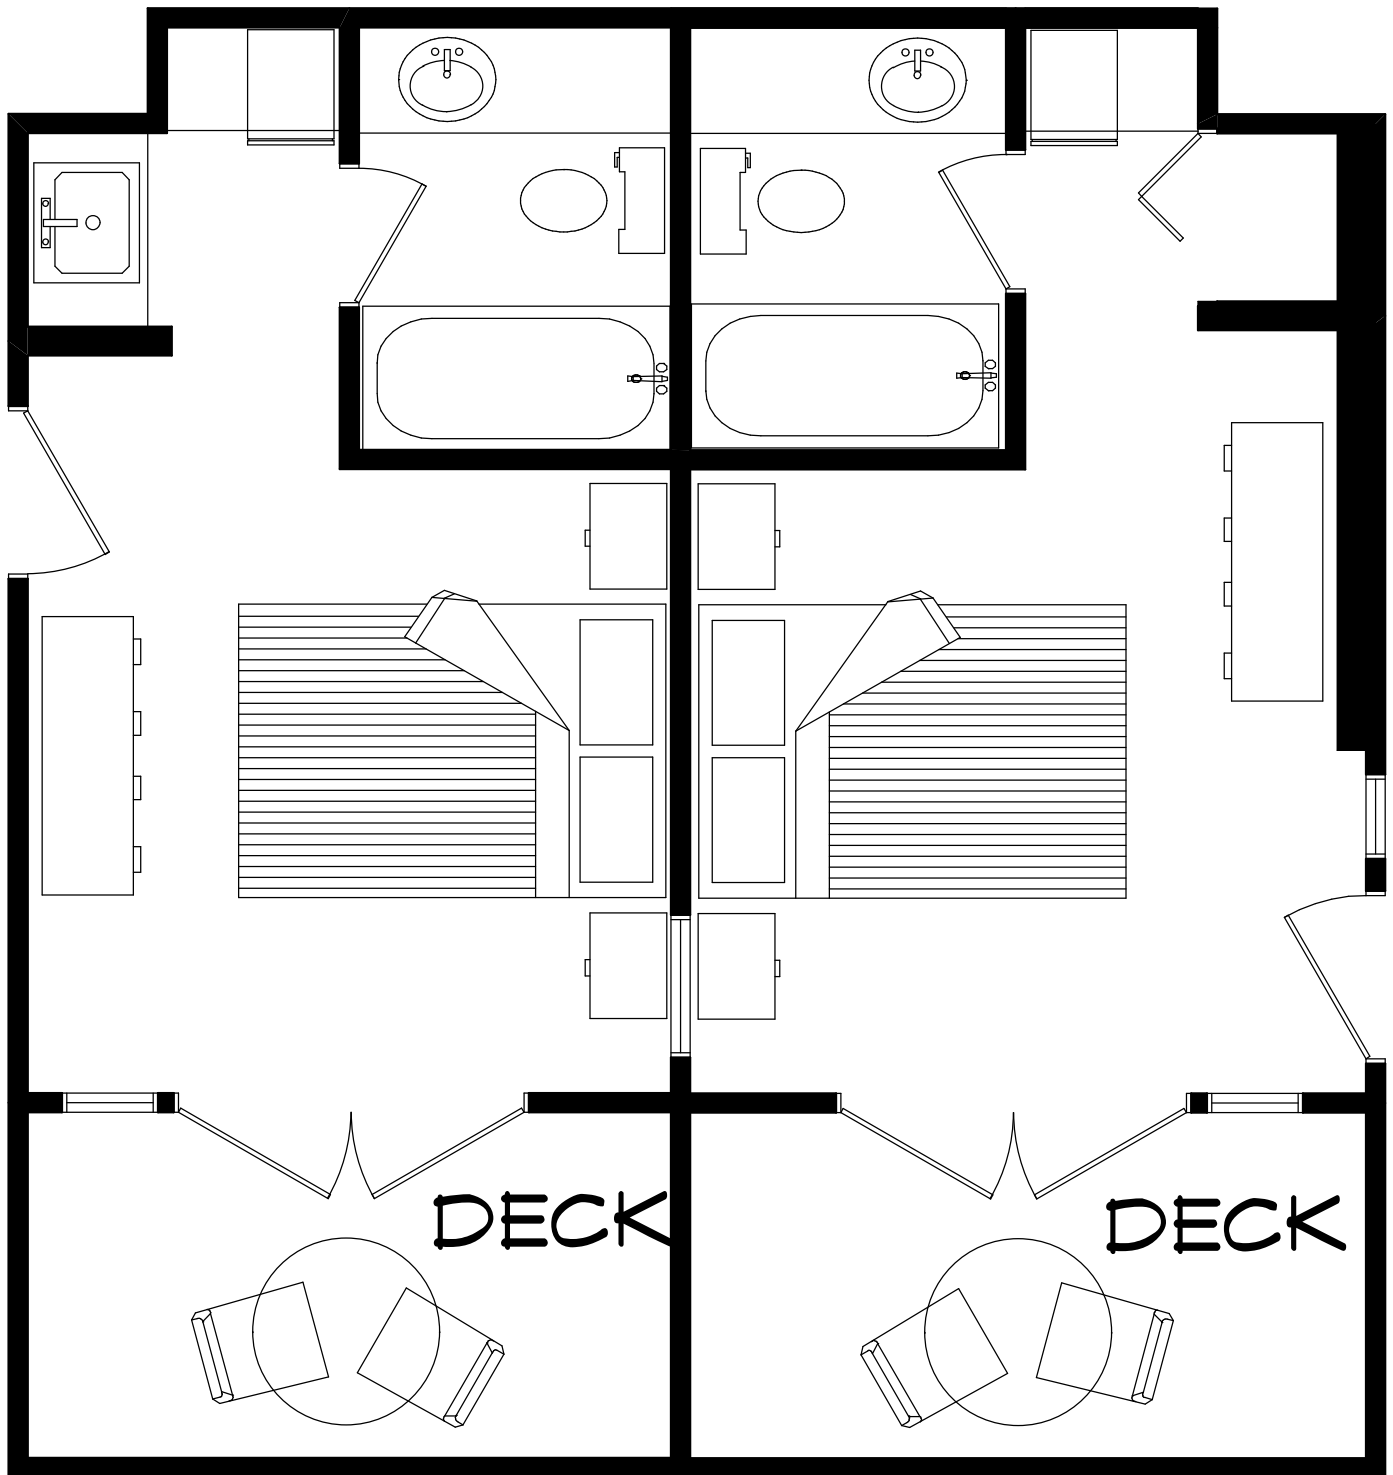

SUITE # 202 / # 203 STANDARD ONE BEDROOM SUITE / ORIGINAL LODGE

SUITE # 202 440 SQUARE FEET
SUITE # 203 427 SQUARE FEET

DECK

**SUITE # 204 - STANDARD ONE BEDROOM SUITE
ORIGINAL LODGE 431 SQUARE FEET**

COTTAGE # 205 - TWO BEDROOM OCEANFRONT COTTAGE
928 SQUARE FEET

SUITE # 206 - EXECUTIVE PENTHOUSE MAIN LODGE / TOP FLOOR

721 SQUARE FEET

SUITE # 207 - LUXURY ONE BEDROOM SUITE / MAIN LODGE

538 SQUARE FEET

SUITE # 208 - LUXURY ONE BEDROOM SUITE / MAIN LODGE

555 SQUARE FEET

SUITE # 209 - LUXURY ONE BEDROOM SUITE / MAIN LODGE / GARDEN LEVEL

538 SQUARE FEET

SUITE # 210 - LUXURY ONE BEDROOM SUITE / MAIN LODGE / GARDEN LEVEL

555 SQUARE FEET

**SUITE # 211 - LUXURY ONE BEDROOM
SUITE / MAIN LODGE / GARDEN LEVEL**

538 SQUARE FEET

ROOM # 212 - DELUXE OCEANVIEW ROOM / MAIN LODGE / TOP FLOOR

320 SQUARE FEET

**ROOM # 213 / # 214 - JUNIOR OCEANVIEW
ROOM / MAIN LODGE / 2ND FLOOR**

214 222 SQUARE FEET # 213 232 SQUARE FEET