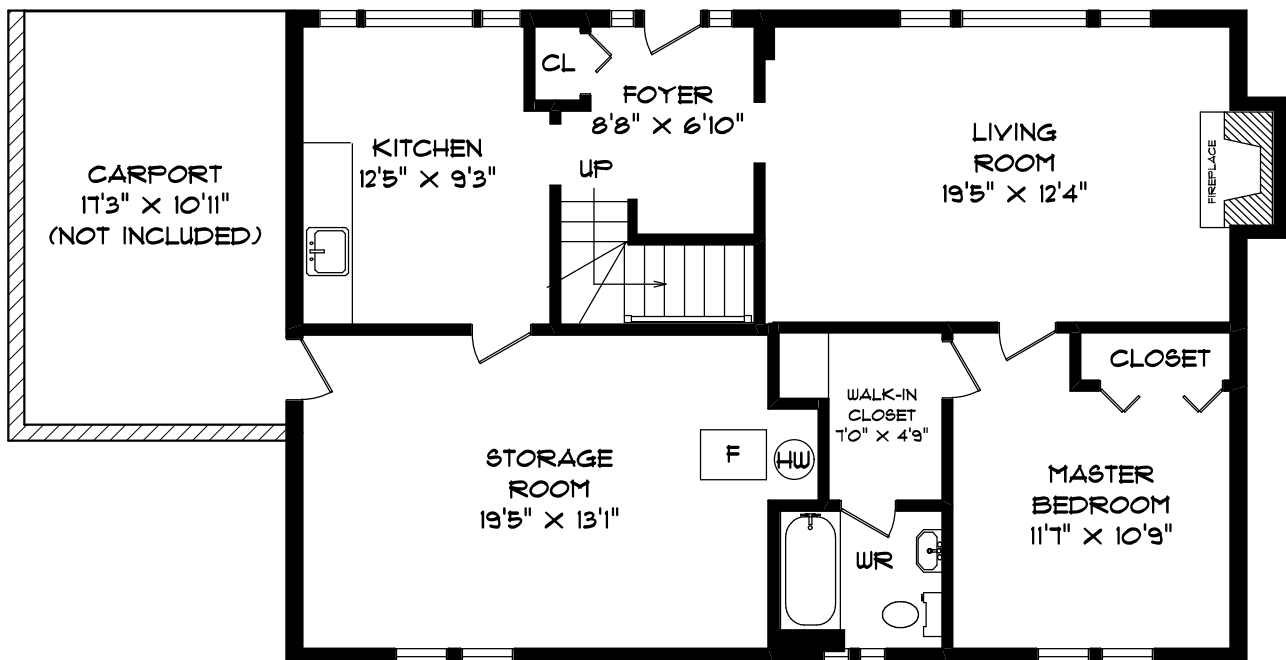

14381 SUNSET DRIVE
WHITE ROCK

TOTAL USABLE AREA 2284 SQ.FT.

NOT INCLUDED 574 SQ.FT.

JANET SHEARD
604-512-5570

Seevirtual360.com

- FLOOR PLANS - - - - - AUG 09 -

ROOM SIZES SHOULD BE CONSIDERED APPROXIMATE.
MEASUREMENTS ARE FOR PROMOTIONAL USE ONLY
AND ARE SUBJECT TO CERTIFICATION. E & O E.

604.575.1244

MAIN LEVEL 1184 SQ.FT.

LOWER LEVEL 1100 SQ.FT.