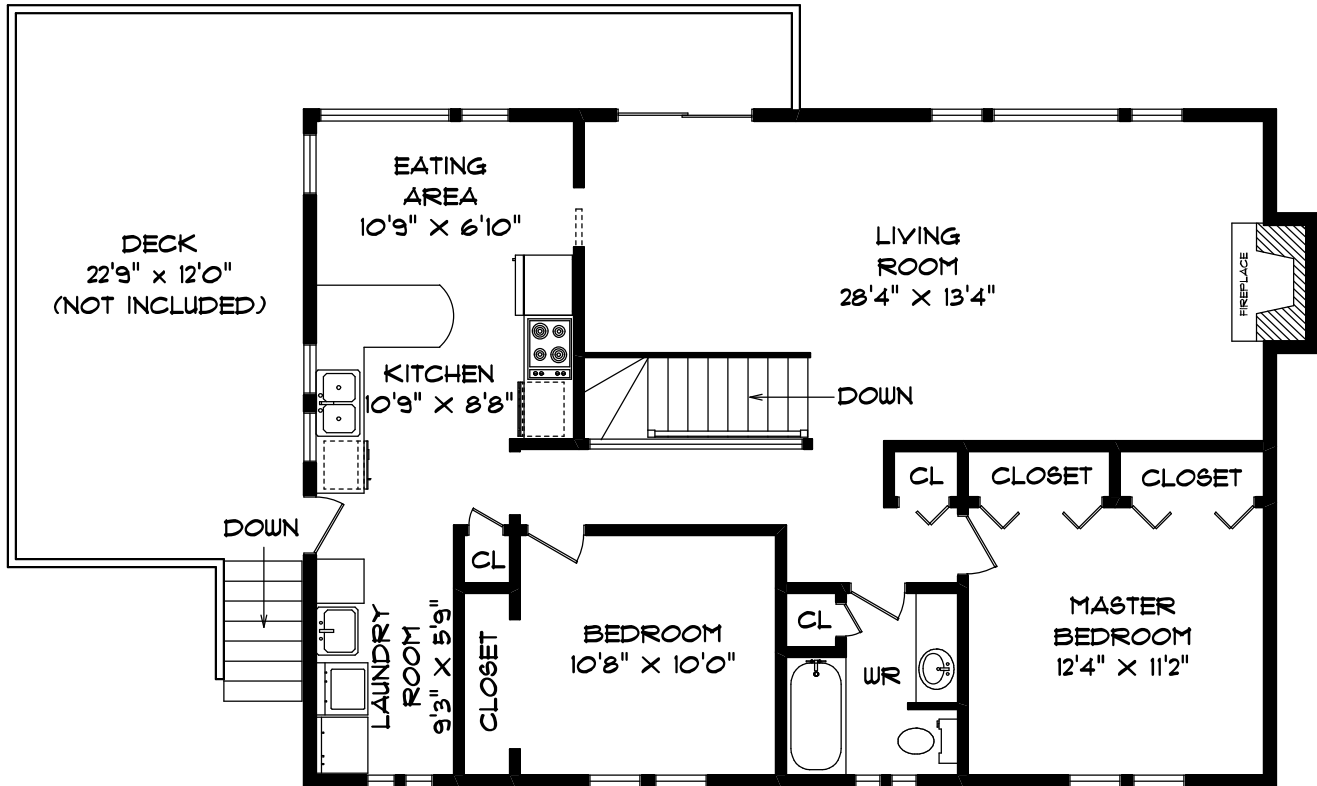

14381 SUNSET DRIVE
WHITE ROCK

TOTAL USABLE AREA 2284 SQ.FT.

NOT INCLUDED 574 SQ.FT.

JANET SHEARD
604-512-5570

Seevirtual360.com

- FLOOR PLANS - - - - - AUG 09 -

ROOM SIZES SHOULD BE CONSIDERED APPROXIMATE.
MEASUREMENTS ARE FOR PROMOTIONAL USE ONLY
AND ARE SUBJECT TO CERTIFICATION. E & O E.

604.575.1244

MAIN LEVEL 1184 SQ.FT.

LOWER LEVEL 1100 SQ.FT.