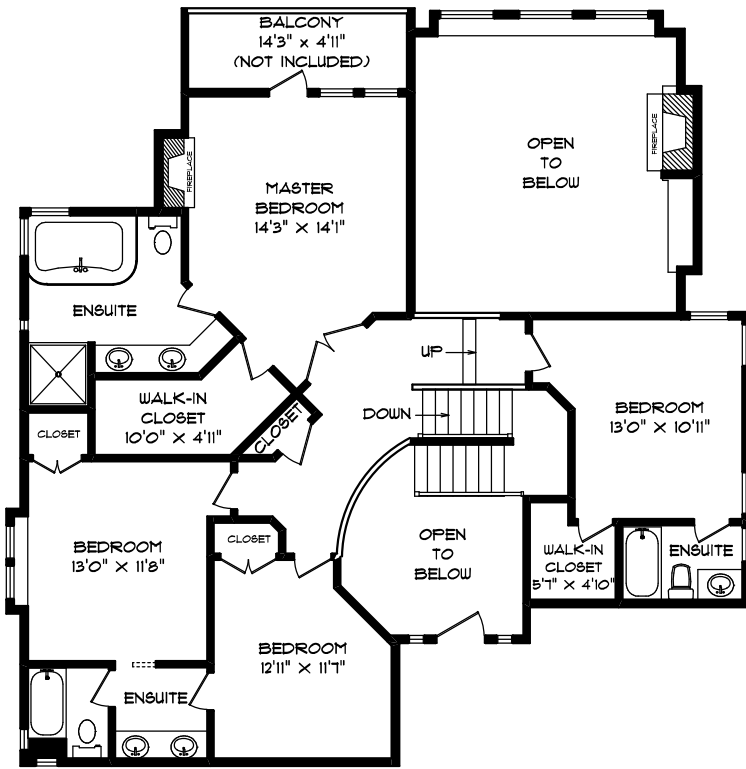

# THE CHILDREN'S CHARITY LOTTERY 2008

3448 144 STREET  
SOUTH SURREY

TOTAL USABLE AREA  
4924 SQUARE FEET

UPPER LEVEL  
1356 SQUARE FEET

MAIN LEVEL  
1862 SQUARE FEET

LOWER LEVEL  
1706 SQUARE FEET

Seevirtual360.com

- FLOOR PLANS - JUL 08 -  
ROOM SIZES SHOULD BE CONSIDERED APPROXIMATE.  
MEASUREMENTS ARE FOR PROMOTIONAL USE ONLY  
AND ARE SUBJECT TO CERTIFICATION. E & O E.

604.575.1244