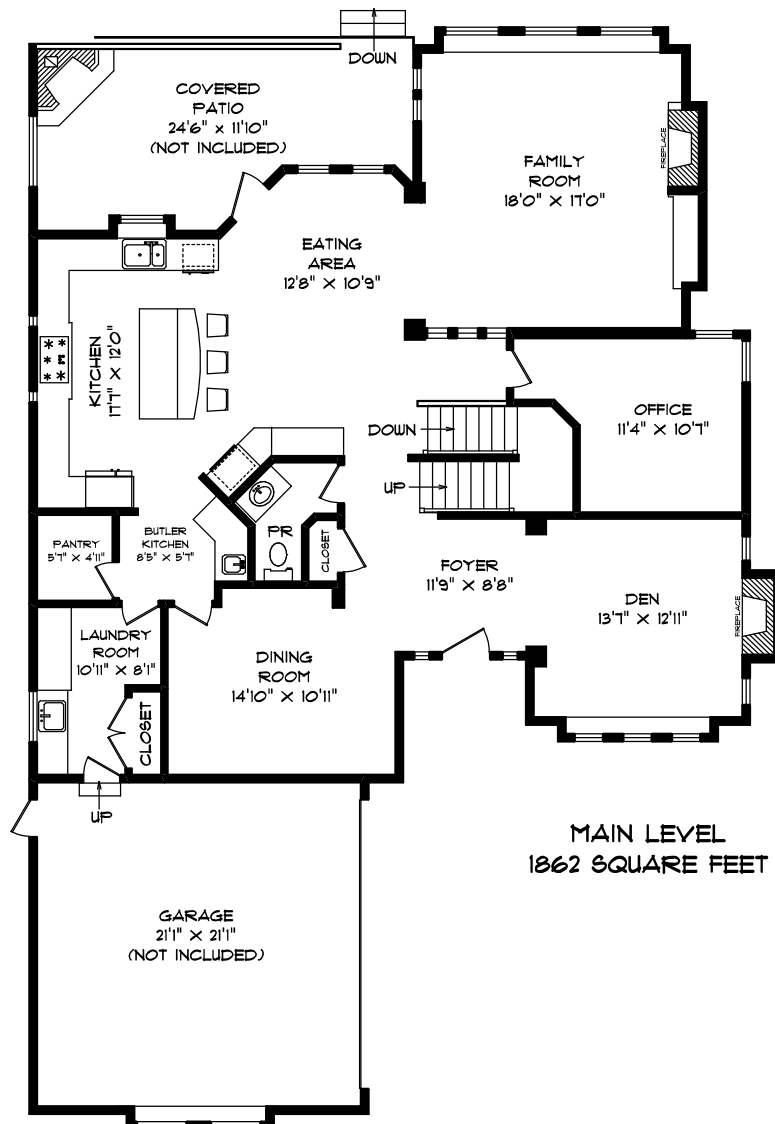

# THE CHILDREN'S CHARITY LOTTERY 2008

3448 144 STREET  
SOUTH SURREY

TOTAL USABLE AREA  
4924 SQUARE FEET

UPPER LEVEL  
1356 SQUARE FEET

MAIN LEVEL  
1862 SQUARE FEET

LOWER LEVEL  
1706 SQUARE FEET

Seevirtual360.com

- FLOOR PLANS - JUL 08 -  
ROOM SIZES SHOULD BE CONSIDERED APPROXIMATE.  
MEASUREMENTS ARE FOR PROMOTIONAL USE ONLY  
AND ARE SUBJECT TO CERTIFICATION. E & O E.

604.575.1244