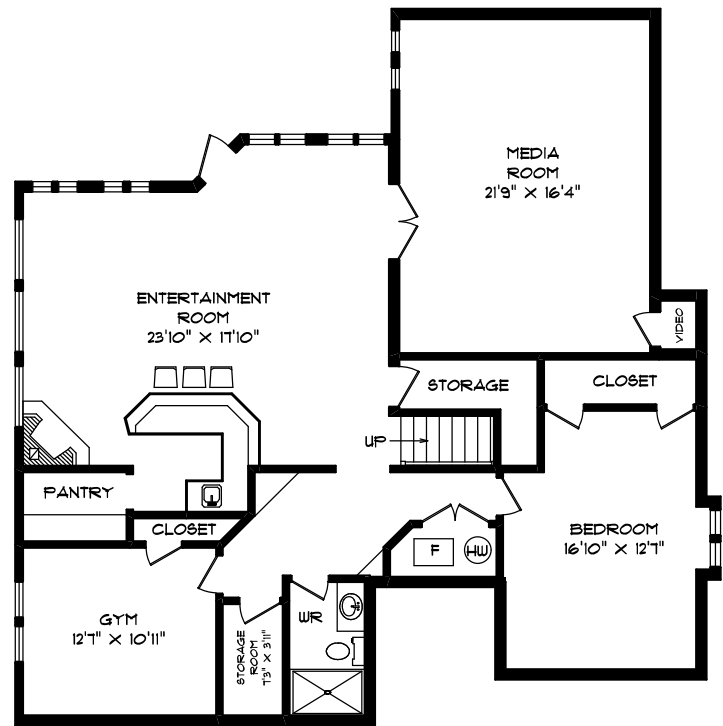

# THE CHILDREN'S CHARITY LOTTERY 2008

3448 144 STREET  
SOUTH SURREY

TOTAL USABLE AREA  
4924 SQUARE FEET

UPPER LEVEL  
1356 SQUARE FEET

MAIN LEVEL  
1862 SQUARE FEET

LOWER LEVEL  
1706 SQUARE FEET

Seevirtual360.com

- FLOOR PLANS - JUL 08 -  
ROOM SIZES SHOULD BE CONSIDERED APPROXIMATE.  
MEASUREMENTS ARE FOR PROMOTIONAL USE ONLY  
AND ARE SUBJECT TO CERTIFICATION. E & O E.

604.575.1244