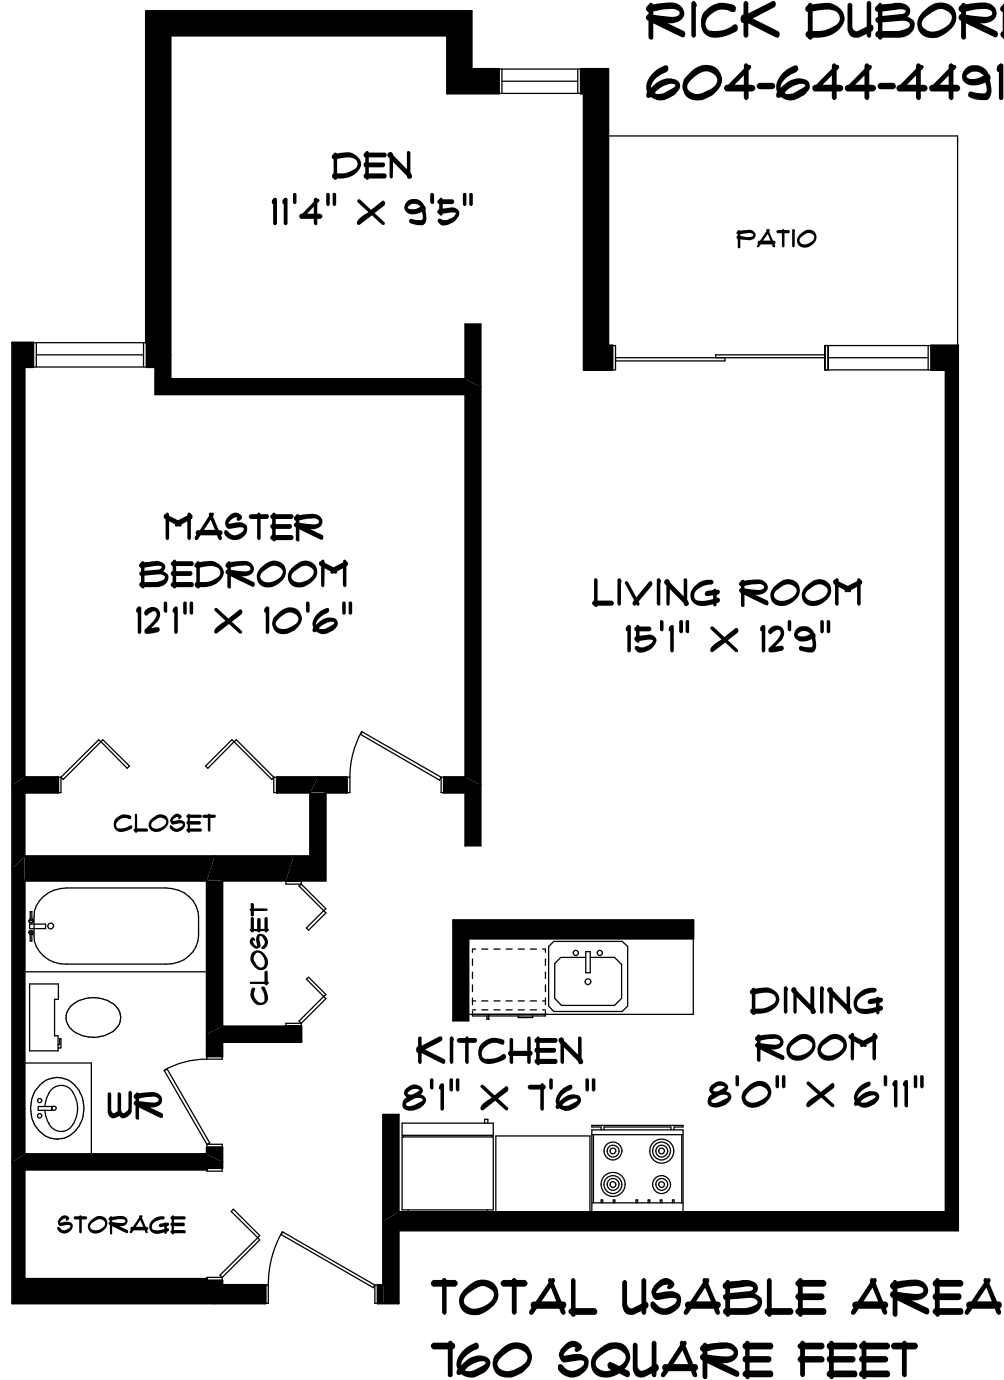

UNIT 417
9857 MANCHESTER DRIVE
BURNABY

RICK DUBORD
604-644-4491

Seevirtual360.com

- FLOOR PLANS -

MAY - 05

ROOM SIZES SHOULD BE CONSIDERED APPROXIMATE
SINCE MEASUREMENTS ARE SUBJECT TO CERTIFICATION. E & OE.